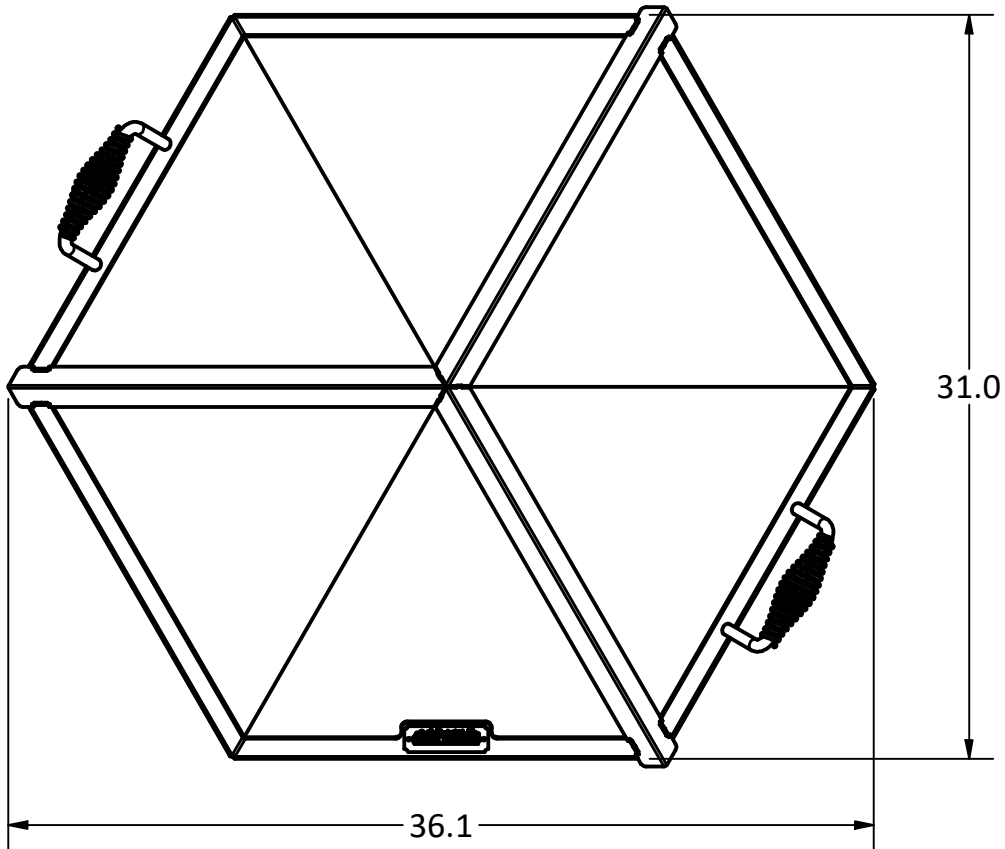

PRODUCT	Small Catalyst Fire Pit	SKU	AA-0041
Actual dimensions may vary, information on this drawing is for reference only			www.ironembers.com

BOLT-ON LEGS
(HARDWARE INCLUDED)

IRON EMBERS

PRODUCT	Large Catalyst Fire Pit	SKU	AA-0042
Actual dimensions may vary, information on this drawing is for reference only			www.ironembers.com

PRODUCT	Small Catalyst Sparkscreen	SKU	AD-0030
Actual dimensions may vary, information on this drawing is for reference only			www.ironembers.com

AVAILABLE WITH OR WITHOUT AN ACCESS DOOR

PRODUCT	Large Catalyst Sparkscreen	SKU	AD-0031
Actual dimensions may vary, information on this drawing is for reference only			www.ironembers.com