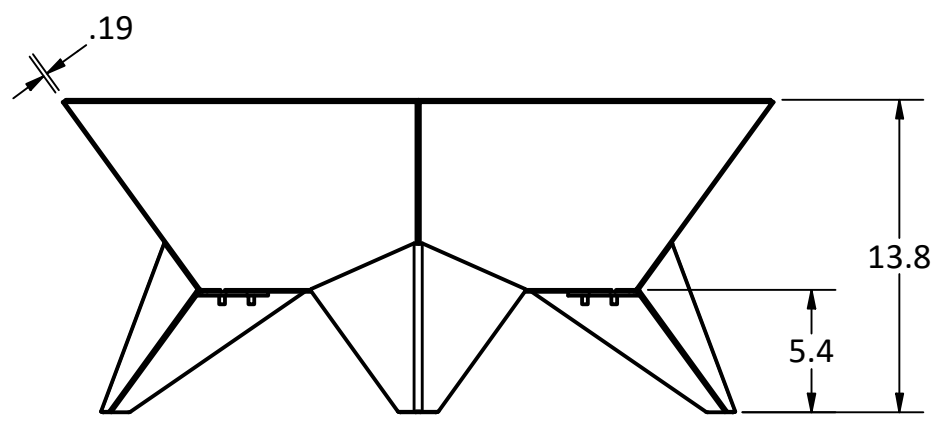

PRODUCT	Small Catalyst Fire Pit	SKU	AA-0041
Actual dimensions may vary, information on this drawing is for reference only			www.ironembers.com

BOLT-ON LEGS
(HARDWARE INCLUDED)

IRON EMBERS

PRODUCT	Large Catalyst Fire Pit	SKU	AA-0042
Actual dimensions may vary, information on this drawing is for reference only			www.ironembers.com

PRODUCT	Small Catalyst Sparkscreen	SKU	AD-0030
Actual dimensions may vary, information on this drawing is for reference only			www.ironembers.com

AVAILABLE WITH OR WITHOUT AN ACCESS DOOR

PRODUCT	Large Catalyst Sparkscreen	SKU	AD-0031
Actual dimensions may vary, information on this drawing is for reference only			www.ironembers.com