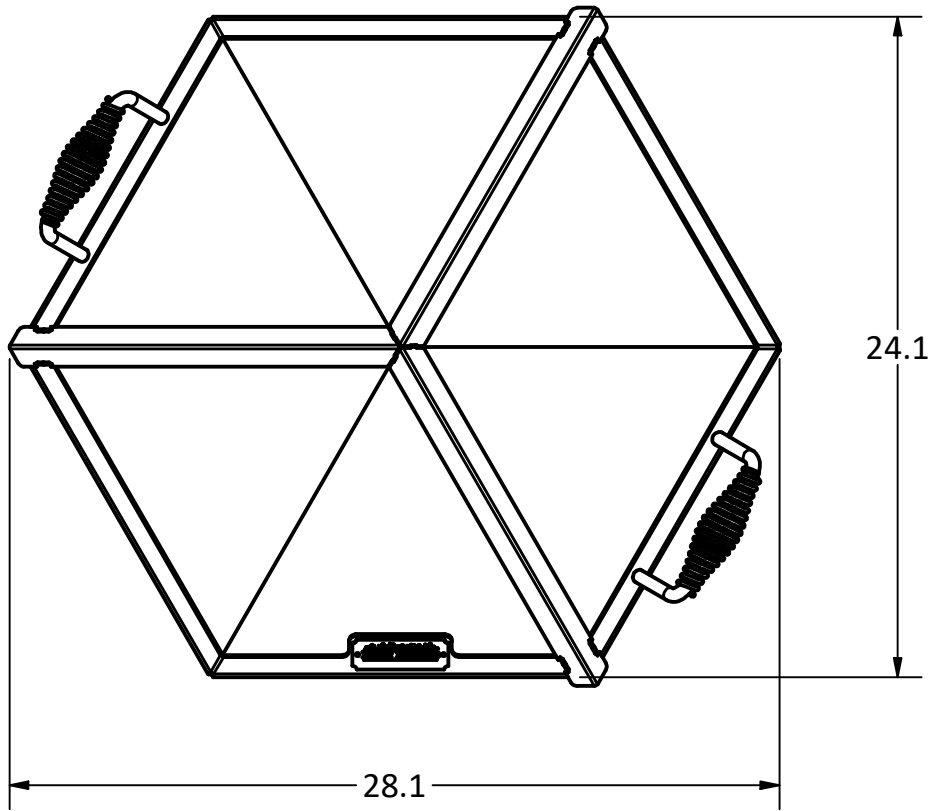

PRODUCT	Small Catalyst Fire Pit	SKU	AA-0041
Actual dimensions may vary, information on this drawing is for reference only			www.ironembers.com

BOLT-ON LEGS
(HARDWARE INCLUDED)

IRON EMBERS

PRODUCT	Large Catalyst Fire Pit	SKU	AA-0042
Actual dimensions may vary, information on this drawing is for reference only			www.ironembers.com

PRODUCT	Small Catalyst Sparkscreen	SKU	AD-0030
Actual dimensions may vary, information on this drawing is for reference only			www.ironembers.com

AVAILABLE WITH OR WITHOUT AN ACCESS DOOR

PRODUCT	Large Catalyst Sparkscreen	SKU	AD-0031
Actual dimensions may vary, information on this drawing is for reference only			www.ironembers.com