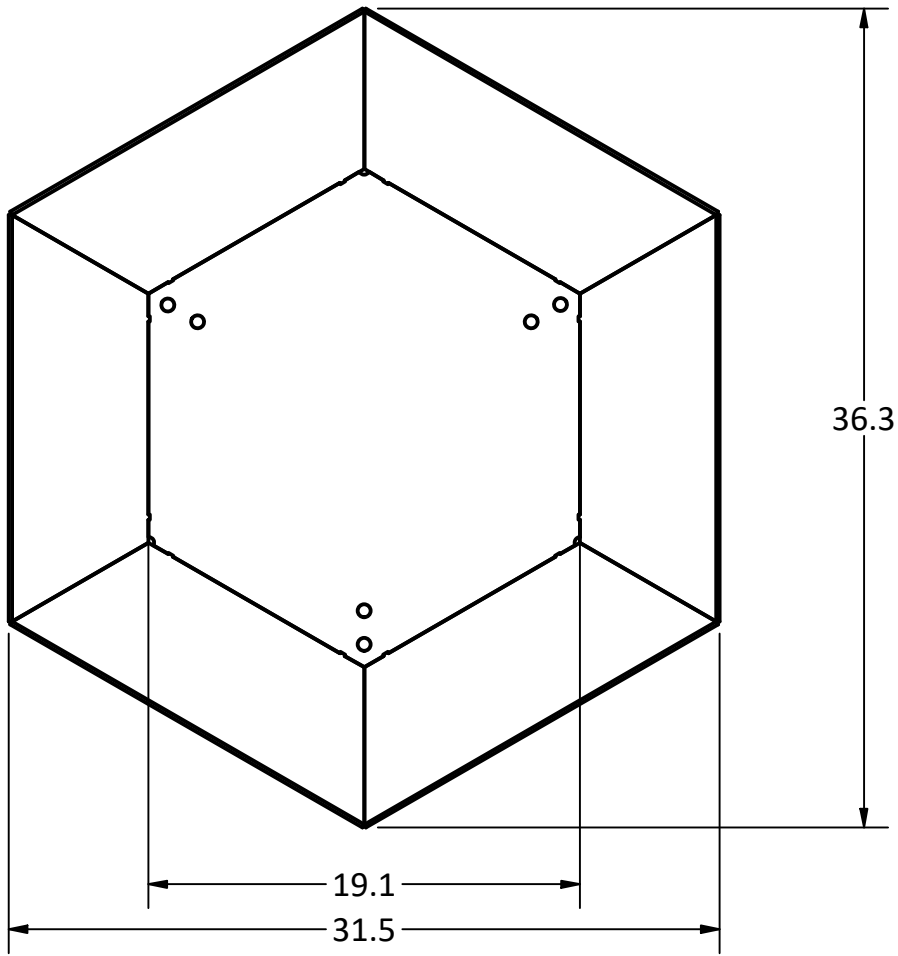

PRODUCT	Small Catalyst Fire Pit	SKU	AA-0041
Actual dimensions may vary, information on this drawing is for reference only			www.ironembers.com

BOLT-ON LEGS
(HARDWARE INCLUDED)

IRON EMBERS

PRODUCT	Large Catalyst Fire Pit	SKU	AA-0042
Actual dimensions may vary, information on this drawing is for reference only			www.ironembers.com

PRODUCT	Small Catalyst Sparkscreen	SKU	AD-0030
Actual dimensions may vary, information on this drawing is for reference only			www.ironembers.com

AVAILABLE WITH OR WITHOUT AN ACCESS DOOR

PRODUCT	Large Catalyst Sparkscreen	SKU	AD-0031
Actual dimensions may vary, information on this drawing is for reference only			www.ironembers.com