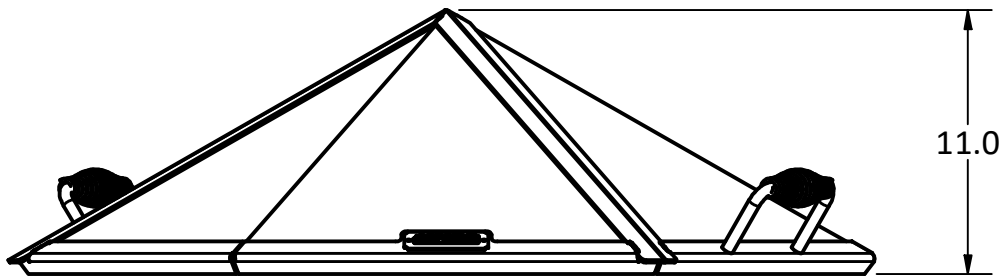

PRODUCT	Small Catalyst Fire Pit	SKU	AA-0041
Actual dimensions may vary, information on this drawing is for reference only			www.ironembers.com

BOLT-ON LEGS
(HARDWARE INCLUDED)

IRON EMBERS

PRODUCT	Large Catalyst Fire Pit	SKU	AA-0042
Actual dimensions may vary, information on this drawing is for reference only			www.ironembers.com

PRODUCT	Small Catalyst Sparkscreen	SKU	AD-0030
Actual dimensions may vary, information on this drawing is for reference only			www.ironembers.com

AVAILABLE WITH OR WITHOUT AN ACCESS DOOR

PRODUCT	Large Catalyst Sparkscreen	SKU	AD-0031
Actual dimensions may vary, information on this drawing is for reference only			www.ironembers.com