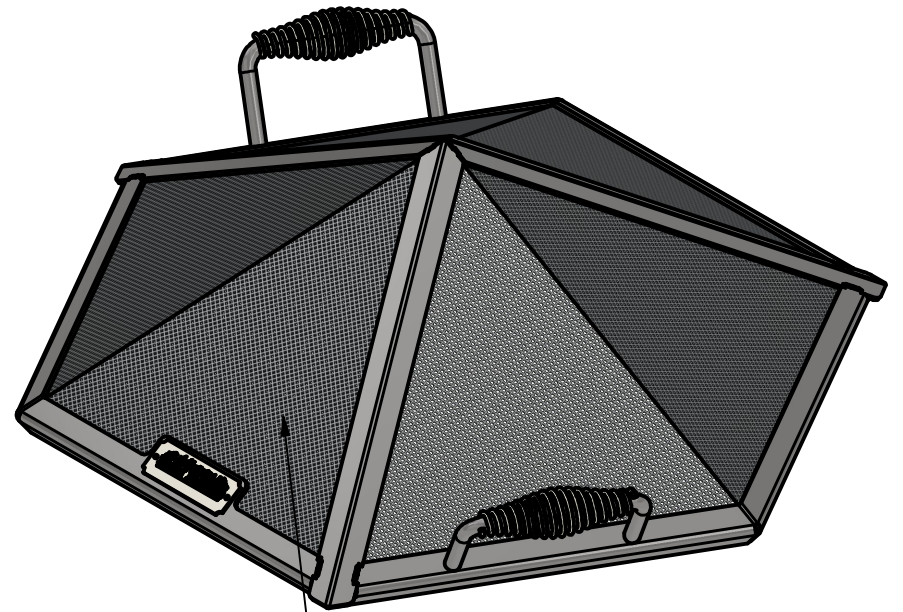

PRODUCT	Small Catalyst Fire Pit	SKU	AA-0041
Actual dimensions may vary, information on this drawing is for reference only			www.ironembers.com

BOLT-ON LEGS
(HARDWARE INCLUDED)

IRON EMBERS

PRODUCT	Large Catalyst Fire Pit	SKU	AA-0042
Actual dimensions may vary, information on this drawing is for reference only			www.ironembers.com

PRODUCT	Small Catalyst Sparkscreen	SKU	AD-0030
Actual dimensions may vary, information on this drawing is for reference only			www.ironembers.com

AVAILABLE WITH OR WITHOUT AN ACCESS DOOR

PRODUCT	Large Catalyst Sparkscreen	SKU	AD-0031
Actual dimensions may vary, information on this drawing is for reference only			www.ironembers.com