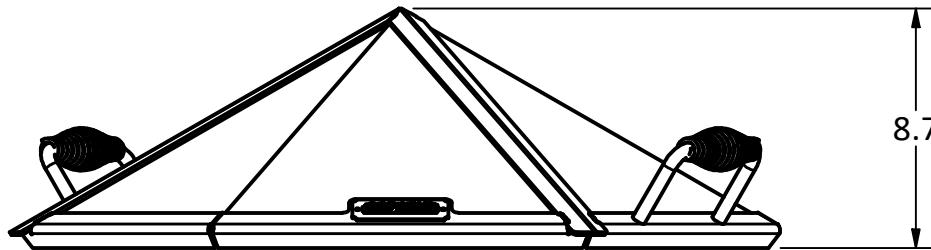

PRODUCT	Small Catalyst Fire Pit	SKU	AA-0041
Actual dimensions may vary, information on this drawing is for reference only			www.ironembers.com

BOLT-ON LEGS
(HARDWARE INCLUDED)

IRON EMBERS

PRODUCT	Large Catalyst Fire Pit	SKU	AA-0042
Actual dimensions may vary, information on this drawing is for reference only			www.ironembers.com

PRODUCT	Small Catalyst Sparkscreen	SKU	AD-0030
Actual dimensions may vary, information on this drawing is for reference only			www.ironembers.com

AVAILABLE WITH OR WITHOUT AN ACCESS DOOR

PRODUCT	Large Catalyst Sparkscreen	SKU	AD-0031
Actual dimensions may vary, information on this drawing is for reference only			www.ironembers.com