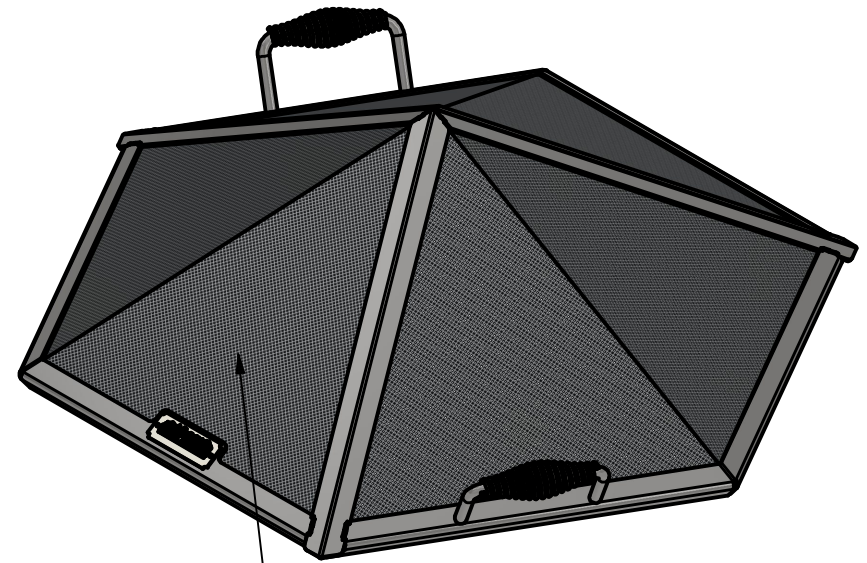

PRODUCT	Small Catalyst Fire Pit	SKU	AA-0041
Actual dimensions may vary, information on this drawing is for reference only			www.ironembers.com

BOLT-ON LEGS
(HARDWARE INCLUDED)

IRON EMBERS

PRODUCT	Large Catalyst Fire Pit	SKU	AA-0042
Actual dimensions may vary, information on this drawing is for reference only			www.ironembers.com

PRODUCT	Small Catalyst Sparkscreen	SKU	AD-0030
Actual dimensions may vary, information on this drawing is for reference only			www.ironembers.com

AVAILABLE WITH OR WITHOUT AN ACCESS DOOR

PRODUCT	Large Catalyst Sparkscreen	SKU	AD-0031
Actual dimensions may vary, information on this drawing is for reference only			www.ironembers.com