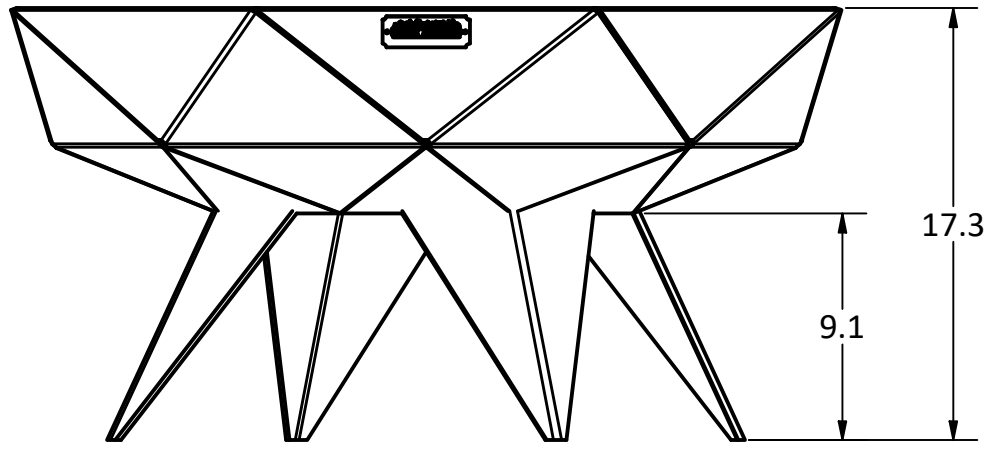

36

33.3

4 GRILL ADAPTERS

CUSTOM TALL LEGS
TO INCREASE GROUND
CLEARANCE

17.3

9.1

		Design	210137
		Date	Jan 15, 2021
Title		Designer	EJT
Custom Tall 3' Polygon Bowl		Weight	110lbs
Materials		Sheet	1 of 1
1/4" Carbon Steel		<i>Actual dimensions may vary</i> www.ironembers.com	