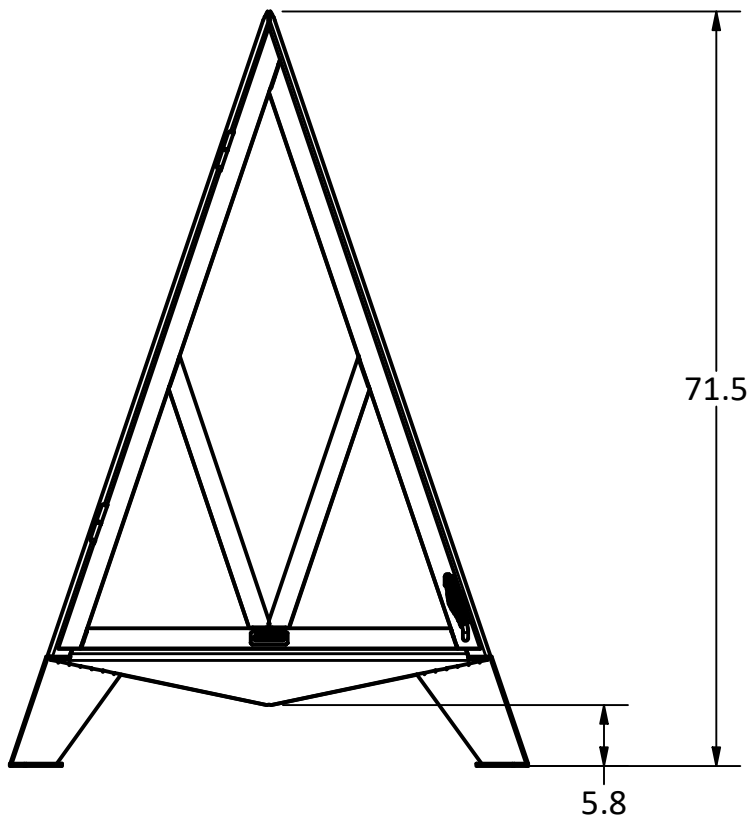

FULL SIDE DOOR

STAINLESS STEEL SPARKSCREEN

PRODUCT	3' Pyramid Outdoor Fireplace	SKU	AA-0029
Actual dimensions may vary, information on this drawing is for reference only			www.ironembers.com

IRON EMBERS

PRODUCT	4' Pyramid Outdoor Fireplace	SKU	AA-0030
Actual dimensions may vary, information on this drawing is for reference only			
			www.ironembers.com

FULL SIDE DOOR

STAINLESS STEEL SPARKSCREEN

PRODUCT	5' Pyramid Outdoor Fireplace	SKU	AA-0031
Actual dimensions may vary, information on this drawing is for reference only			www.ironembers.com

FULL SIDE DOOR