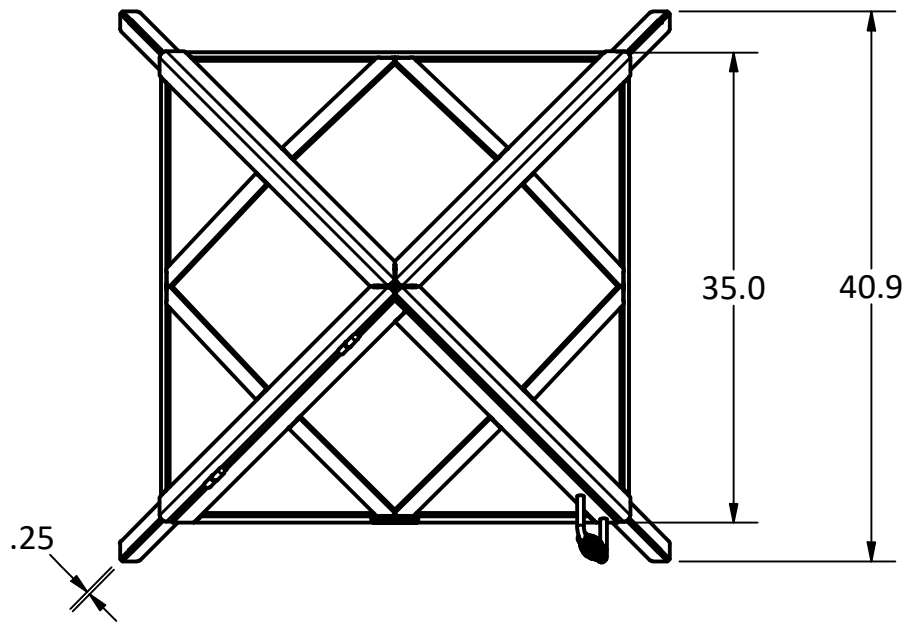

FULL SIDE DOOR

STAINLESS STEEL SPARKSCREEN

PRODUCT	3' Pyramid Outdoor Fireplace	SKU	AA-0029
Actual dimensions may vary, information on this drawing is for reference only			www.ironembers.com

IRON EMBERS

PRODUCT	4' Pyramid Outdoor Fireplace	SKU	AA-0030
Actual dimensions may vary, information on this drawing is for reference only			
			www.ironembers.com

FULL SIDE DOOR

STAINLESS STEEL SPARKSCREEN

PRODUCT	5' Pyramid Outdoor Fireplace	SKU	AA-0031
Actual dimensions may vary, information on this drawing is for reference only			www.ironembers.com

FULL SIDE DOOR