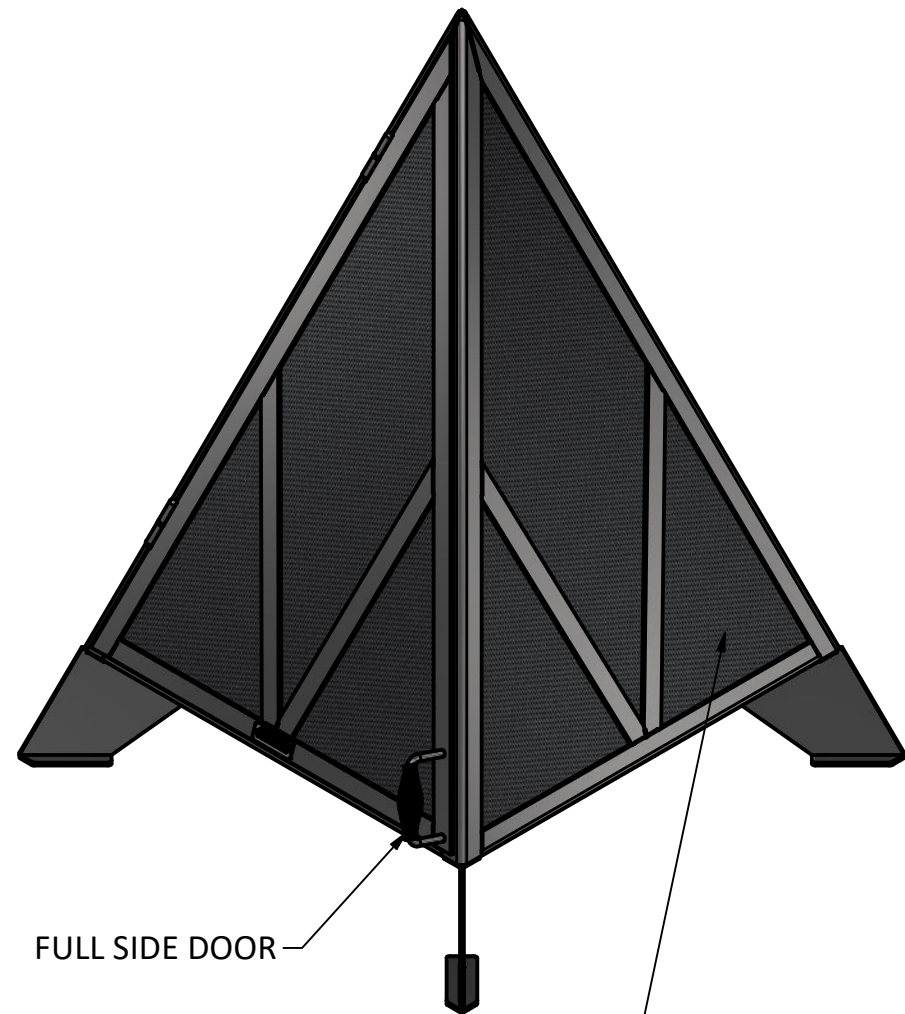

FULL SIDE DOOR

STAINLESS STEEL SPARKSCREEN

PRODUCT	3' Pyramid Outdoor Fireplace	SKU	AA-0029
Actual dimensions may vary, information on this drawing is for reference only			www.ironembers.com

IRON EMBERS

PRODUCT	4' Pyramid Outdoor Fireplace	SKU	AA-0030
Actual dimensions may vary, information on this drawing is for reference only			
			www.ironembers.com

FULL SIDE DOOR

STAINLESS STEEL SPARKSCREEN

PRODUCT	5' Pyramid Outdoor Fireplace	SKU	AA-0031
Actual dimensions may vary, information on this drawing is for reference only			www.ironembers.com

FULL SIDE DOOR

STAINLESS STEEL SPARKSCREEN

PRODUCT	6' Pyramid Outdoor Fireplace	SKU	AA-0032
Actual dimensions may vary, information on this drawing is for reference only			www.ironembers.com