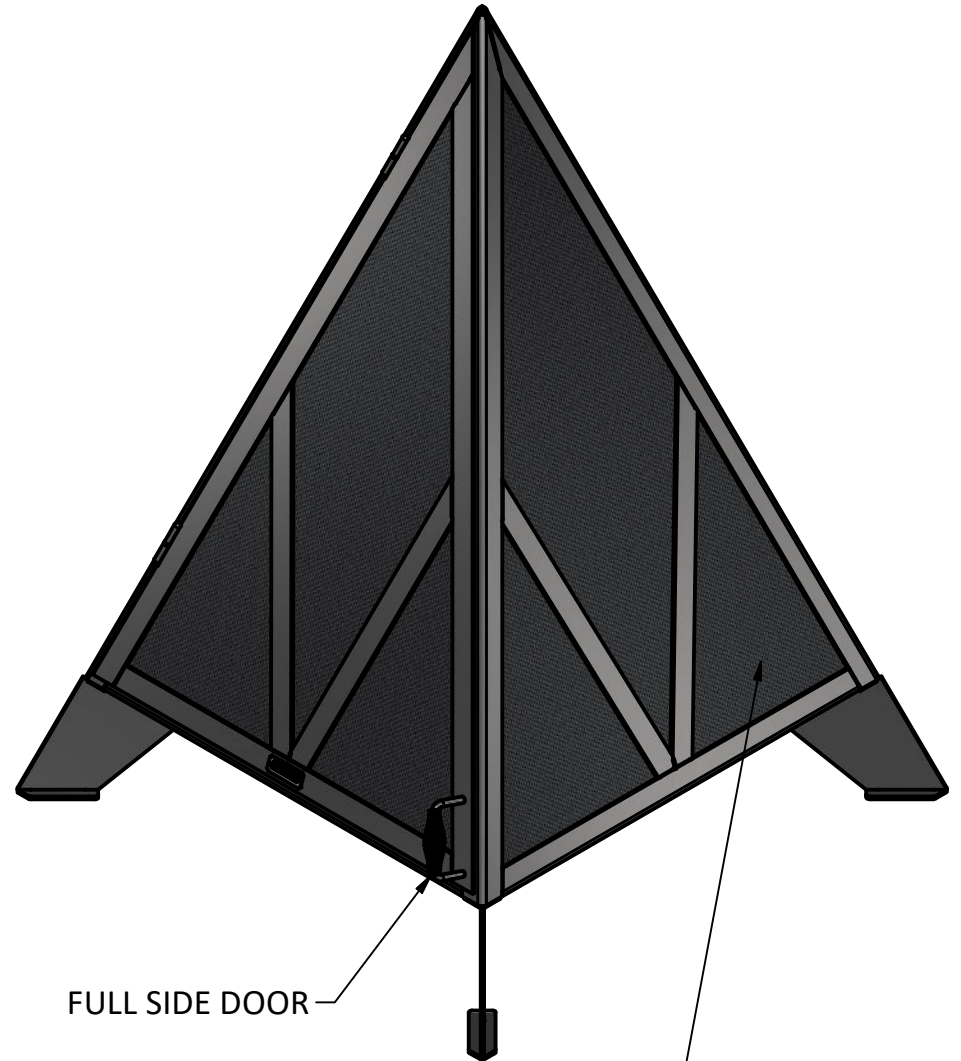

FULL SIDE DOOR

STAINLESS STEEL SPARKSCREEN

PRODUCT	3' Pyramid Outdoor Fireplace	SKU	AA-0029
Actual dimensions may vary, information on this drawing is for reference only			www.ironembers.com

IRON EMBERS

PRODUCT	4' Pyramid Outdoor Fireplace	SKU	AA-0030
Actual dimensions may vary, information on this drawing is for reference only			
			www.ironembers.com

FULL SIDE DOOR

STAINLESS STEEL SPARKSCREEN

PRODUCT	5' Pyramid Outdoor Fireplace	SKU	AA-0031
Actual dimensions may vary, information on this drawing is for reference only			www.ironembers.com

FULL SIDE DOOR

STAINLESS STEEL SPARKSCREEN

PRODUCT	6' Pyramid Outdoor Fireplace	SKU	AA-0032
Actual dimensions may vary, information on this drawing is for reference only			www.ironembers.com