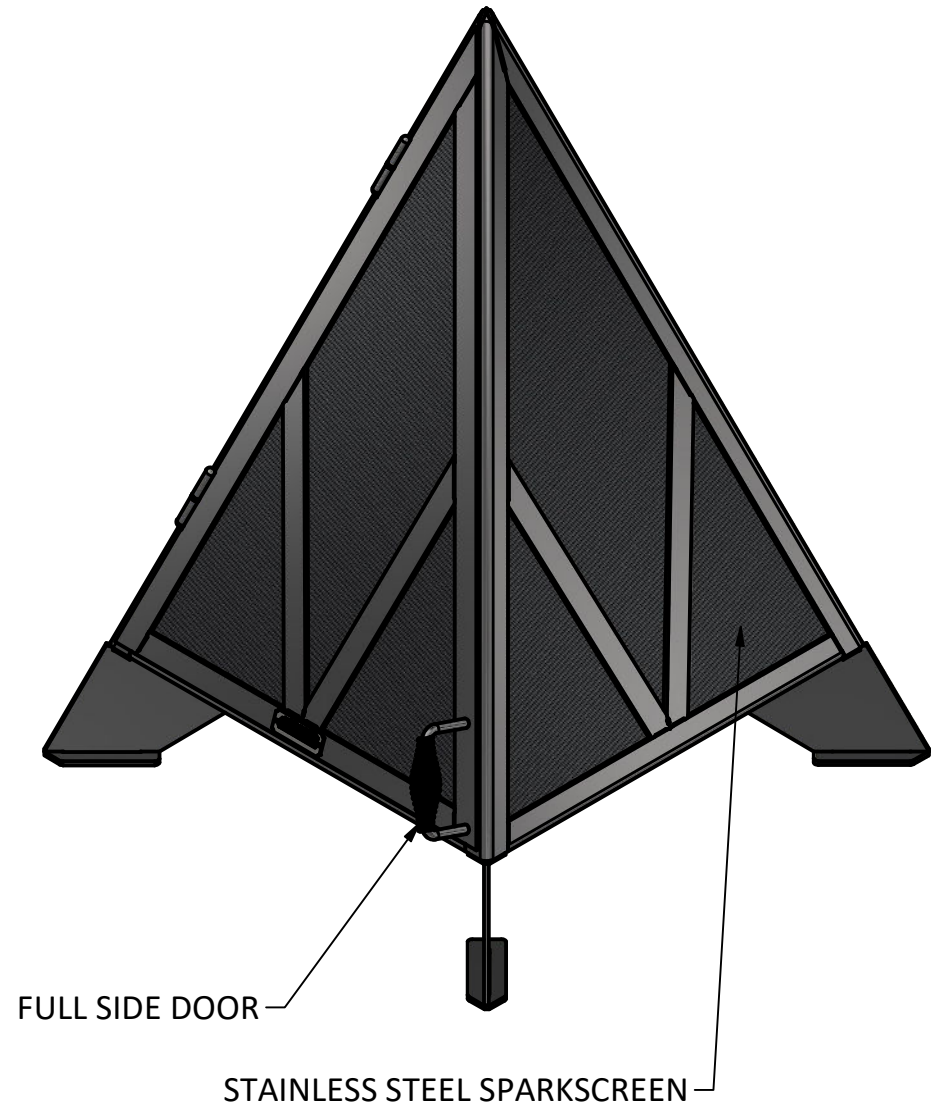

FULL SIDE DOOR

STAINLESS STEEL SPARKSCREEN

PRODUCT	3' Pyramid Outdoor Fireplace	SKU	AA-0029
Actual dimensions may vary, information on this drawing is for reference only			www.ironembers.com

IRON EMBERS

PRODUCT	4' Pyramid Outdoor Fireplace	SKU	AA-0030
Actual dimensions may vary, information on this drawing is for reference only			
			www.ironembers.com

FULL SIDE DOOR

STAINLESS STEEL SPARKSCREEN

PRODUCT	5' Pyramid Outdoor Fireplace	SKU	AA-0031
Actual dimensions may vary, information on this drawing is for reference only			www.ironembers.com

FULL SIDE DOOR

STAINLESS STEEL SPARKSCREEN

PRODUCT	6' Pyramid Outdoor Fireplace	SKU	AA-0032
Actual dimensions may vary, information on this drawing is for reference only			www.ironembers.com