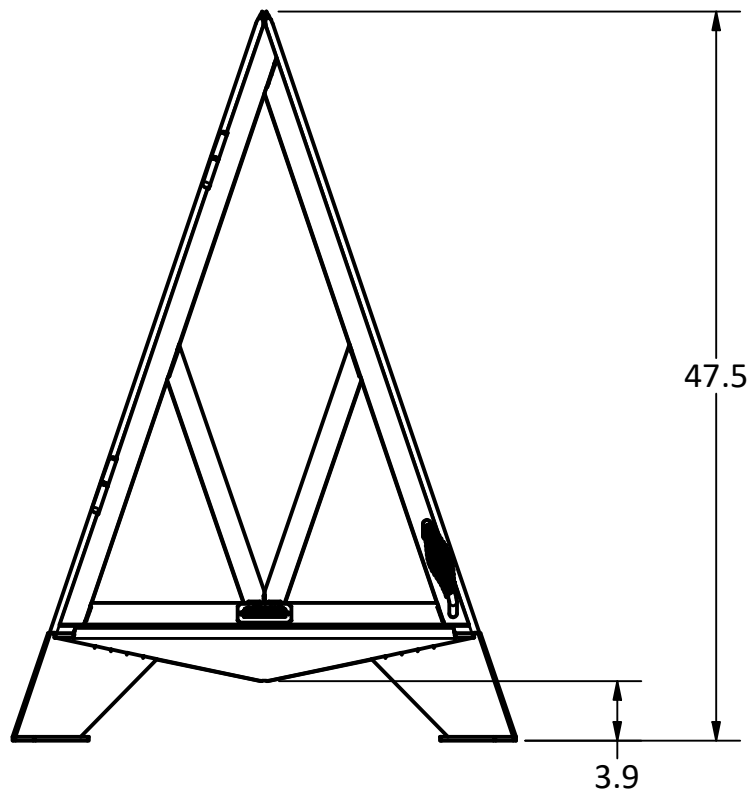

FULL SIDE DOOR

STAINLESS STEEL SPARKSCREEN

PRODUCT	3' Pyramid Outdoor Fireplace	SKU	AA-0029
Actual dimensions may vary, information on this drawing is for reference only			www.ironembers.com

IRON EMBERS

PRODUCT	4' Pyramid Outdoor Fireplace	SKU	AA-0030
Actual dimensions may vary, information on this drawing is for reference only			
			www.ironembers.com

FULL SIDE DOOR

STAINLESS STEEL SPARKSCREEN

PRODUCT	5' Pyramid Outdoor Fireplace	SKU	AA-0031
Actual dimensions may vary, information on this drawing is for reference only			www.ironembers.com

FULL SIDE DOOR

STAINLESS STEEL SPARKSCREEN

PRODUCT	6' Pyramid Outdoor Fireplace	SKU	AA-0032
Actual dimensions may vary, information on this drawing is for reference only			www.ironembers.com