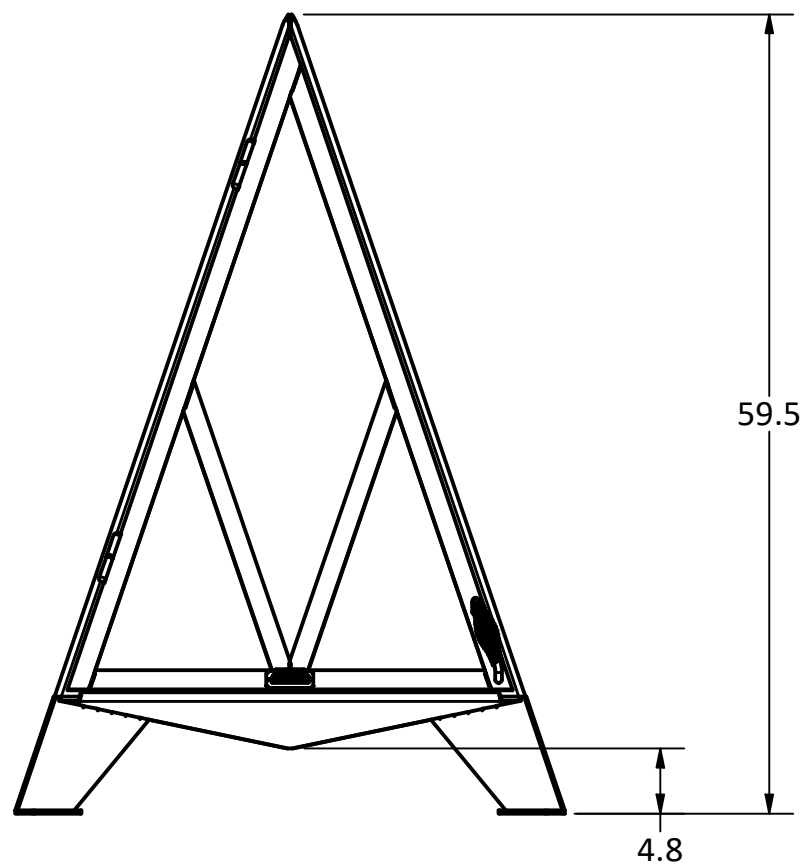

FULL SIDE DOOR

STAINLESS STEEL SPARKSCREEN

PRODUCT	3' Pyramid Outdoor Fireplace	SKU	AA-0029
Actual dimensions may vary, information on this drawing is for reference only			www.ironembers.com

IRON EMBERS

PRODUCT	4' Pyramid Outdoor Fireplace	SKU	AA-0030
Actual dimensions may vary, information on this drawing is for reference only			
			www.ironembers.com

FULL SIDE DOOR

STAINLESS STEEL SPARKSCREEN

PRODUCT	5' Pyramid Outdoor Fireplace	SKU	AA-0031
Actual dimensions may vary, information on this drawing is for reference only			www.ironembers.com

FULL SIDE DOOR

STAINLESS STEEL SPARKSCREEN

PRODUCT	6' Pyramid Outdoor Fireplace	SKU	AA-0032
Actual dimensions may vary, information on this drawing is for reference only			www.ironembers.com