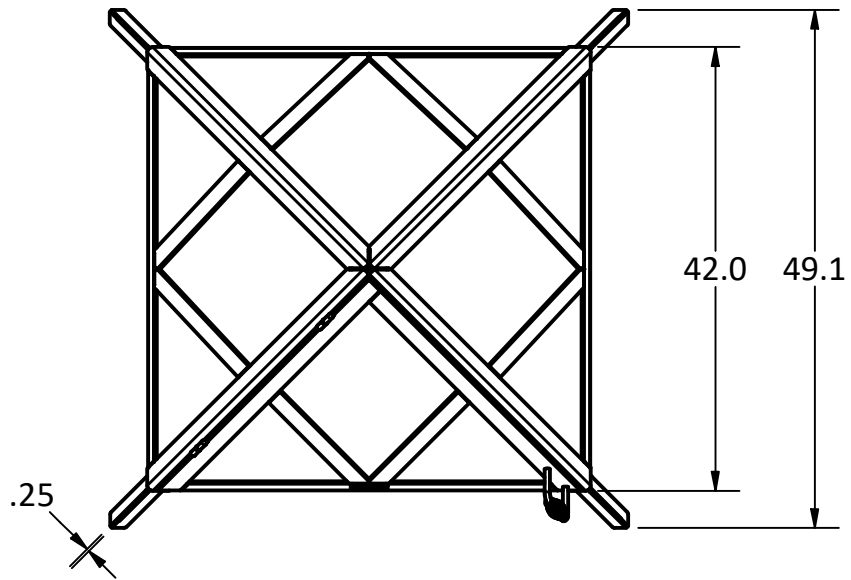

FULL SIDE DOOR

STAINLESS STEEL SPARKSCREEN

PRODUCT	3' Pyramid Outdoor Fireplace	SKU	AA-0029
Actual dimensions may vary, information on this drawing is for reference only			www.ironembers.com

IRON EMBERS

PRODUCT	4' Pyramid Outdoor Fireplace	SKU	AA-0030
Actual dimensions may vary, information on this drawing is for reference only			
			www.ironembers.com

FULL SIDE DOOR

STAINLESS STEEL SPARKSCREEN

PRODUCT	5' Pyramid Outdoor Fireplace	SKU	AA-0031
Actual dimensions may vary, information on this drawing is for reference only			www.ironembers.com

FULL SIDE DOOR