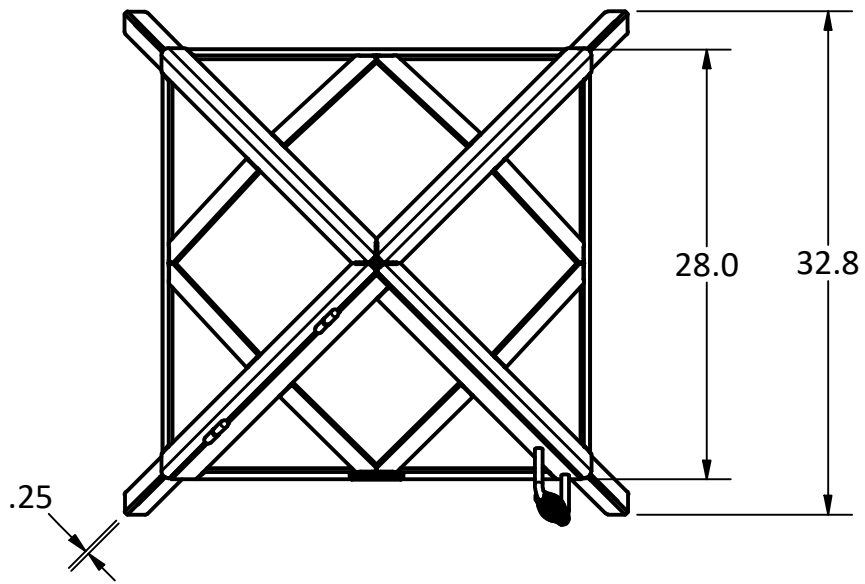

FULL SIDE DOOR

STAINLESS STEEL SPARKSCREEN

PRODUCT	3' Pyramid Outdoor Fireplace	SKU	AA-0029
Actual dimensions may vary, information on this drawing is for reference only			www.ironembers.com

IRON EMBERS

PRODUCT	4' Pyramid Outdoor Fireplace	SKU	AA-0030
Actual dimensions may vary, information on this drawing is for reference only			
			www.ironembers.com

FULL SIDE DOOR

STAINLESS STEEL SPARKSCREEN

PRODUCT	5' Pyramid Outdoor Fireplace	SKU	AA-0031
Actual dimensions may vary, information on this drawing is for reference only			www.ironembers.com

FULL SIDE DOOR

STAINLESS STEEL SPARKSCREEN

PRODUCT	6' Pyramid Outdoor Fireplace	SKU	AA-0032
Actual dimensions may vary, information on this drawing is for reference only			www.ironembers.com