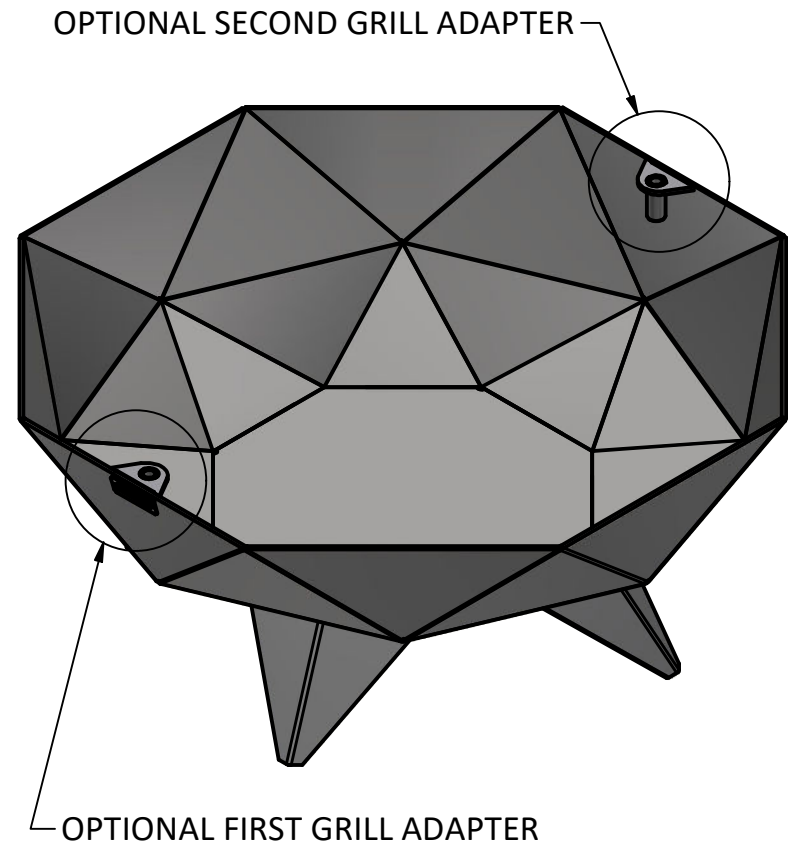

IRON EMBERS

PRODUCT	2' Polygon Fire Bowl	SKU	AA-0017
<small>Actual dimensions may vary, information on this drawing is for reference only</small>		<small>www.ironembers.com</small>	

The logo for Iron Embers features a stylized flame above the brand name "IRON EMBERS" in a bold, serif font. Below the logo is a table with product information.

IRON EMBERS

PRODUCT	3' Polygon Fire Bowl	SKU	AA-0019
Actual dimensions may vary, information on this drawing is for reference only			
			www.ironembers.com

IRON EMBERS

PRODUCT	4' Polygon Fire Bowl	SKU	AA-0021
<small>Actual dimensions may vary, information on this drawing is for reference only</small>		<small>www.ironembers.com</small>	