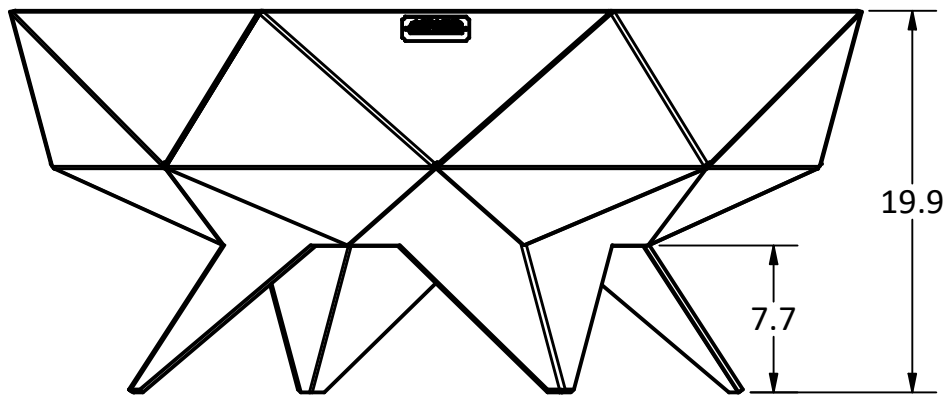

IRON EMBERS

PRODUCT	2' Polygon Fire Bowl	SKU	AA-0017
<small>Actual dimensions may vary, information on this drawing is for reference only</small>		<small>www.ironembers.com</small>	

The logo for Iron Embers features a stylized flame above the brand name "IRON EMBERS" in a bold, serif font. Below the logo is a table with product information.

IRON EMBERS

PRODUCT	3' Polygon Fire Bowl	SKU	AA-0019
Actual dimensions may vary, information on this drawing is for reference only			
			www.ironembers.com

IRON EMBERS

PRODUCT	4' Polygon Fire Bowl	SKU	AA-0021
<small>Actual dimensions may vary, information on this drawing is for reference only</small>		<small>www.ironembers.com</small>	