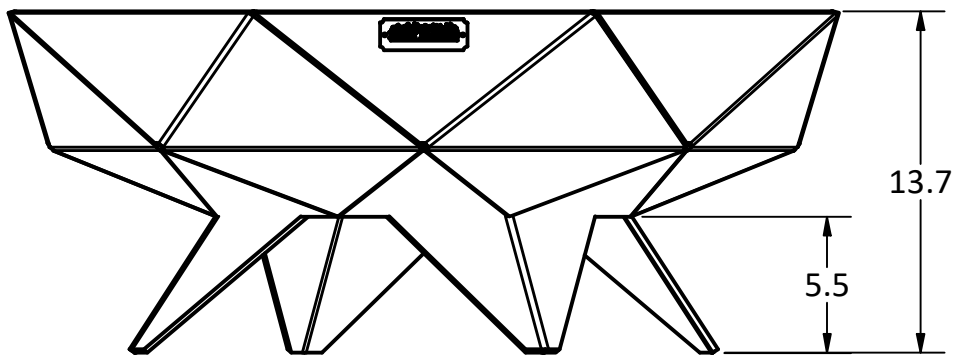

IRON EMBERS

PRODUCT	2' Polygon Fire Bowl	SKU	AA-0017
<small>Actual dimensions may vary, information on this drawing is for reference only</small>		<small>www.ironembers.com</small>	

The logo for Iron Embers features a stylized flame above the brand name "IRON EMBERS" in a bold, serif font. Below the logo is a table with product information.

IRON EMBERS

PRODUCT	3' Polygon Fire Bowl	SKU	AA-0019
Actual dimensions may vary, information on this drawing is for reference only			
			www.ironembers.com

IRON EMBERS

PRODUCT	4' Polygon Fire Bowl	SKU	AA-0021
<small>Actual dimensions may vary, information on this drawing is for reference only</small>		<small>www.ironembers.com</small>	