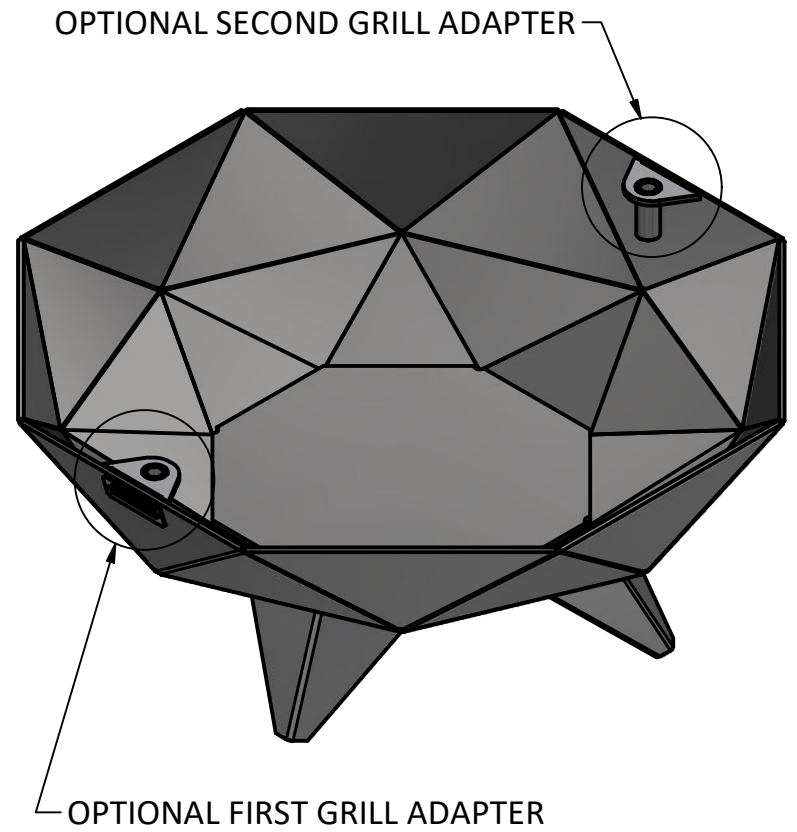

IRON EMBERS

PRODUCT	2' Polygon Fire Bowl	SKU	AA-0017
<small>Actual dimensions may vary, information on this drawing is for reference only</small>		<small>www.ironembers.com</small>	

The logo for Iron Embers features a stylized flame above the brand name "IRON EMBERS" in a bold, serif font. Below the logo is a table with product information.

IRON EMBERS

PRODUCT	3' Polygon Fire Bowl	SKU	AA-0019
Actual dimensions may vary, information on this drawing is for reference only			
			www.ironembers.com

IRON EMBERS

PRODUCT	4' Polygon Fire Bowl	SKU	AA-0021
<small>Actual dimensions may vary, information on this drawing is for reference only</small>		<small>www.ironembers.com</small>	