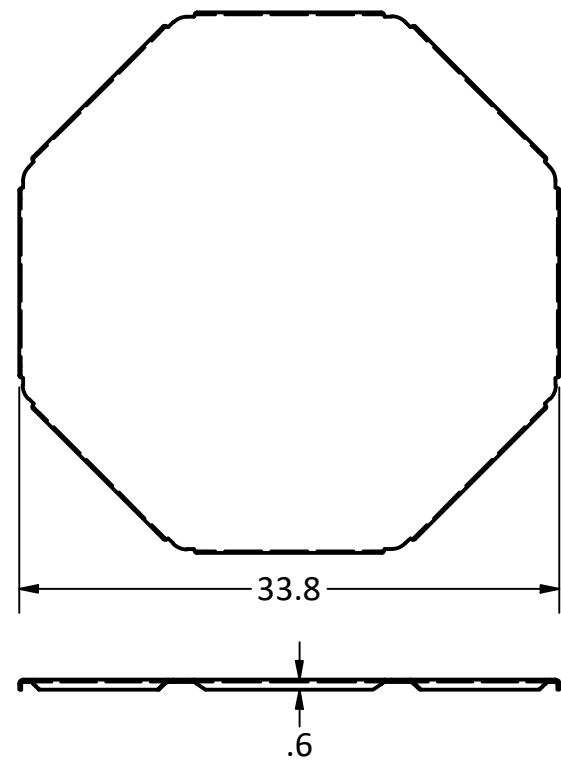

2' POLYGON BOWL
STEEL LID

4' POLYGON BOWL
STEEL LID

3' POLYGON BOWL
STEEL LID

IRON EMBERS

PRODUCT	Polygon Fire Bowl Steel Lids	SKU	AE-0005-8
Actual dimensions may vary, information on this drawing is for reference only			www.ironembers.com