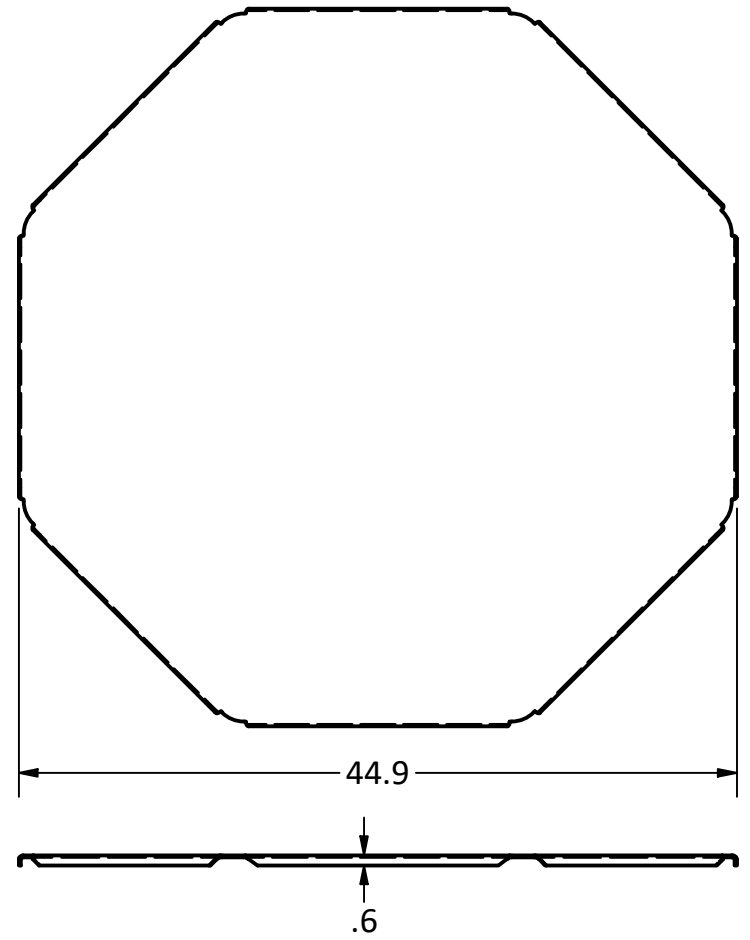

2' POLYGON BOWL
STEEL LID

4' POLYGON BOWL
STEEL LID

3' POLYGON BOWL
STEEL LID

IRON EMBERS

PRODUCT	Polygon Fire Bowl Steel Lids	SKU	AE-0005-8
Actual dimensions may vary, information on this drawing is for reference only			www.ironembers.com