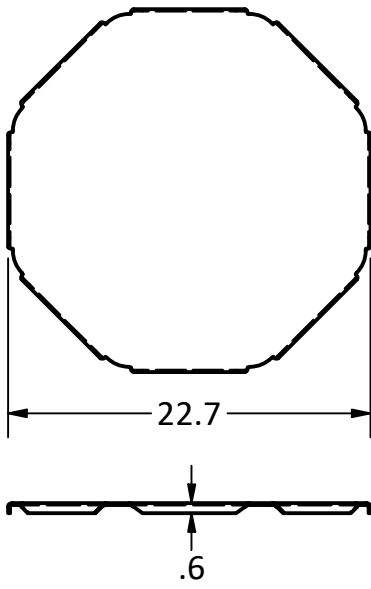

2' POLYGON BOWL
STEEL LID

4' POLYGON BOWL
STEEL LID

3' POLYGON BOWL
STEEL LID

IRON EMBERS

PRODUCT	Polygon Fire Bowl Steel Lids	SKU	AE-0005-8
Actual dimensions may vary, information on this drawing is for reference only			www.ironembers.com