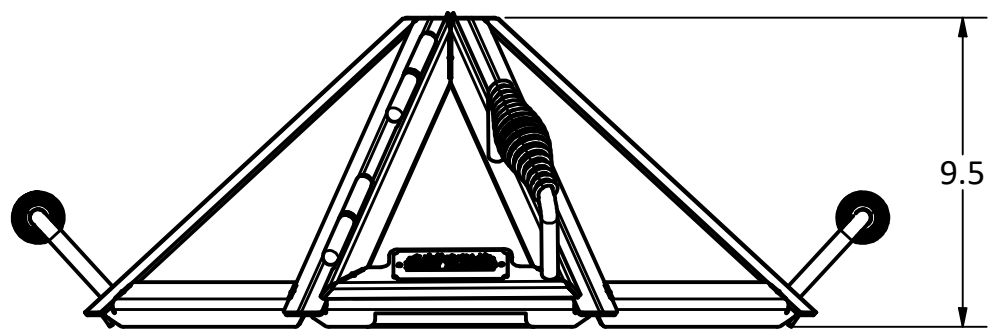

LARGE DOOR OPTION

PRODUCT	2' Pendant Bowl Spark Screen	SKU	AD-0011
<small>Actual dimensions may vary, information on this drawing is for reference only</small>			<small>www.ironembers.com</small>

LARGE DOOR OPTION

STAINLESS SPRING HANDLE

304 STAINLESS MESH

SMALL DOOR OPTION

PRODUCT	3' Pendant Bowl Spark Screen	SKU	AD-0016
<small>Actual dimensions may vary, information on this drawing is for reference only</small>			<small>www.ironembers.com</small>