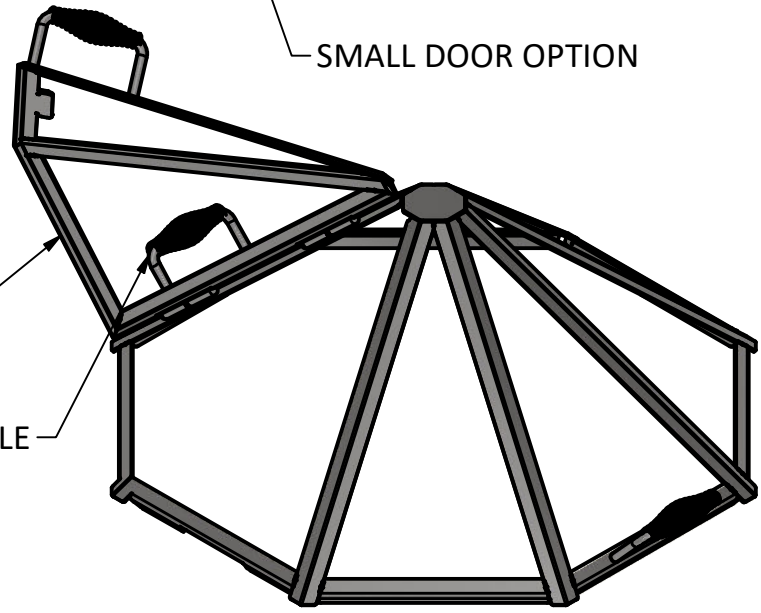

LARGE DOOR OPTION

PRODUCT	2' Pendant Bowl Spark Screen	SKU	AD-0011
<small>Actual dimensions may vary, information on this drawing is for reference only</small>			<small>www.ironembers.com</small>

LARGE DOOR OPTION

STAINLESS SPRING HANDLE

304 STAINLESS MESH

SMALL DOOR OPTION

PRODUCT	3' Pendant Bowl Spark Screen	SKU	AD-0016
<small>Actual dimensions may vary, information on this drawing is for reference only</small>			<small>www.ironembers.com</small>

**IRON EMBERS**

PRODUCT	4' Pendant Bowl Spark Screen	SKU	AD-0019
Actual dimensions may vary, information on this drawing is for reference only			www.ironembers.com