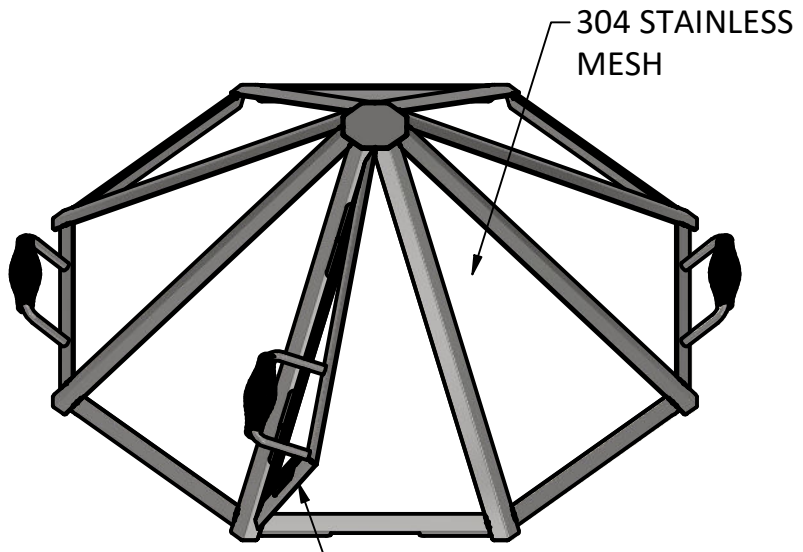

LARGE DOOR OPTION

PRODUCT	2' Pendant Bowl Spark Screen	SKU	AD-0011
<small>Actual dimensions may vary, information on this drawing is for reference only</small>			<small>www.ironembers.com</small>

LARGE DOOR OPTION

STAINLESS SPRING HANDLE

304 STAINLESS MESH

SMALL DOOR OPTION

PRODUCT	3' Pendant Bowl Spark Screen	SKU	AD-0016
<small>Actual dimensions may vary, information on this drawing is for reference only</small>			<small>www.ironembers.com</small>

**IRON EMBERS**

PRODUCT	4' Pendant Bowl Spark Screen	SKU	AD-0019
Actual dimensions may vary, information on this drawing is for reference only			www.ironembers.com