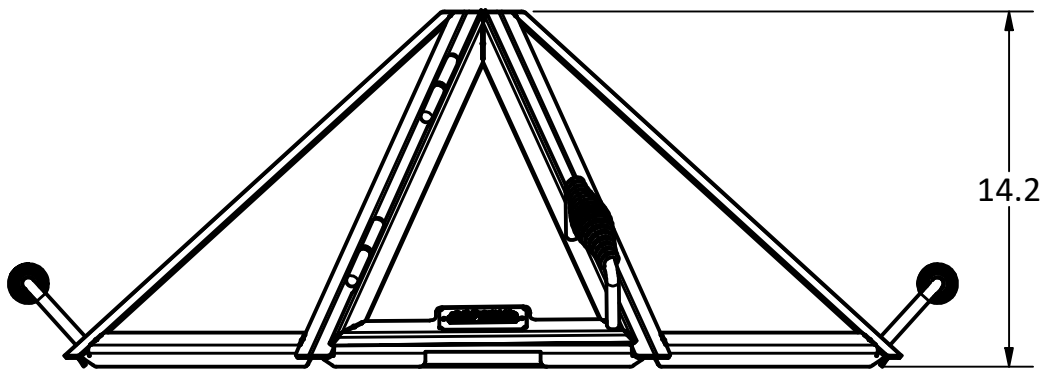

LARGE DOOR OPTION

PRODUCT	2' Pendant Bowl Spark Screen	SKU	AD-0011
<small>Actual dimensions may vary, information on this drawing is for reference only</small>			<small>www.ironembers.com</small>

LARGE DOOR OPTION

STAINLESS SPRING HANDLE

304 STAINLESS MESH

SMALL DOOR OPTION

PRODUCT	3' Pendant Bowl Spark Screen	SKU	AD-0016
<small>Actual dimensions may vary, information on this drawing is for reference only</small>			<small>www.ironembers.com</small>

**IRON EMBERS**

PRODUCT	4' Pendant Bowl Spark Screen	SKU	AD-0019
Actual dimensions may vary, information on this drawing is for reference only			www.ironembers.com