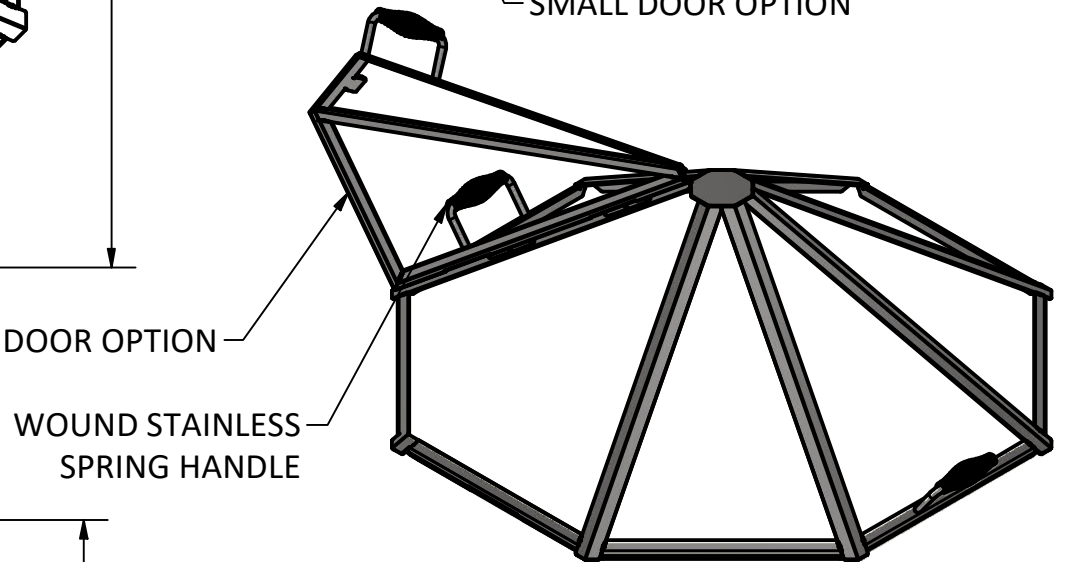

LARGE DOOR OPTION

PRODUCT	2' Pendant Bowl Spark Screen	SKU	AD-0011
<small>Actual dimensions may vary, information on this drawing is for reference only</small>			<small>www.ironembers.com</small>

LARGE DOOR OPTION

STAINLESS SPRING HANDLE

304 STAINLESS MESH

SMALL DOOR OPTION

PRODUCT	3' Pendant Bowl Spark Screen	SKU	AD-0016
<small>Actual dimensions may vary, information on this drawing is for reference only</small>			<small>www.ironembers.com</small>

**IRON EMBERS**

PRODUCT	4' Pendant Bowl Spark Screen	SKU	AD-0019
Actual dimensions may vary, information on this drawing is for reference only			www.ironembers.com