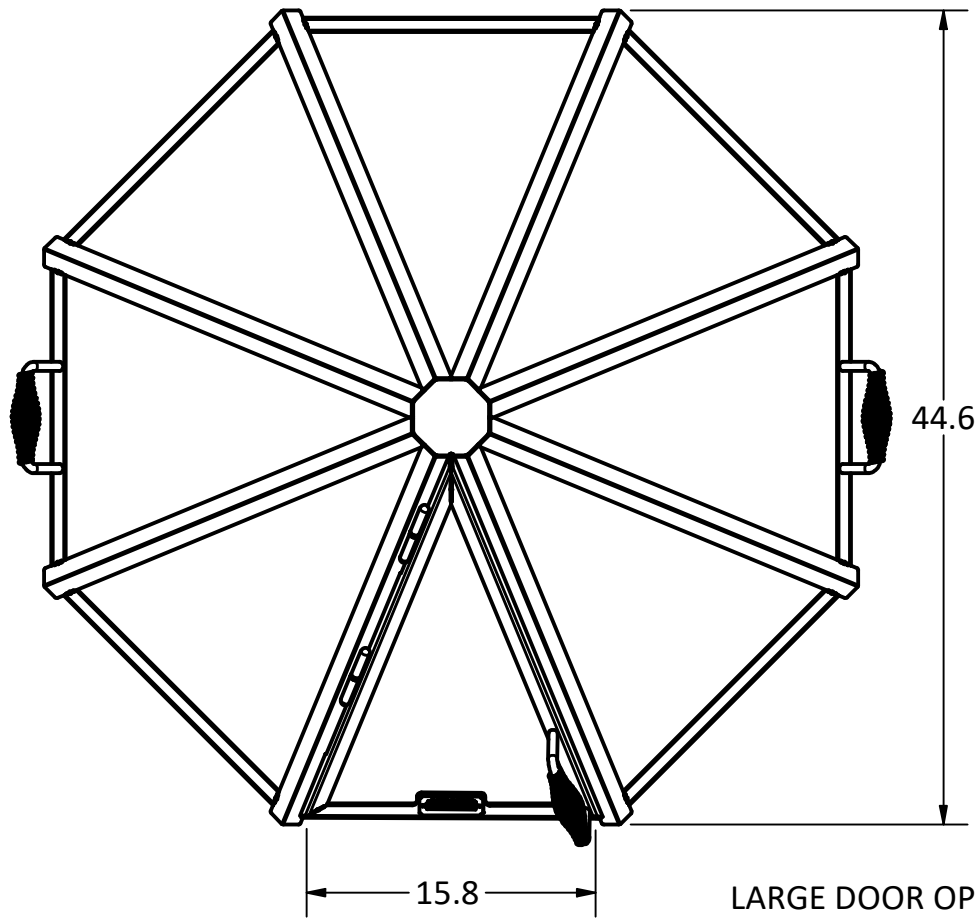

LARGE DOOR OPTION

PRODUCT	2' Pendant Bowl Spark Screen	SKU	AD-0011
<small>Actual dimensions may vary, information on this drawing is for reference only</small>			<small>www.ironembers.com</small>

LARGE DOOR OPTION

STAINLESS SPRING HANDLE

304 STAINLESS MESH

SMALL DOOR OPTION

PRODUCT	3' Pendant Bowl Spark Screen	SKU	AD-0016
<small>Actual dimensions may vary, information on this drawing is for reference only</small>			<small>www.ironembers.com</small>

**IRON EMBERS**

PRODUCT	4' Pendant Bowl Spark Screen	SKU	AD-0019
Actual dimensions may vary, information on this drawing is for reference only			www.ironembers.com