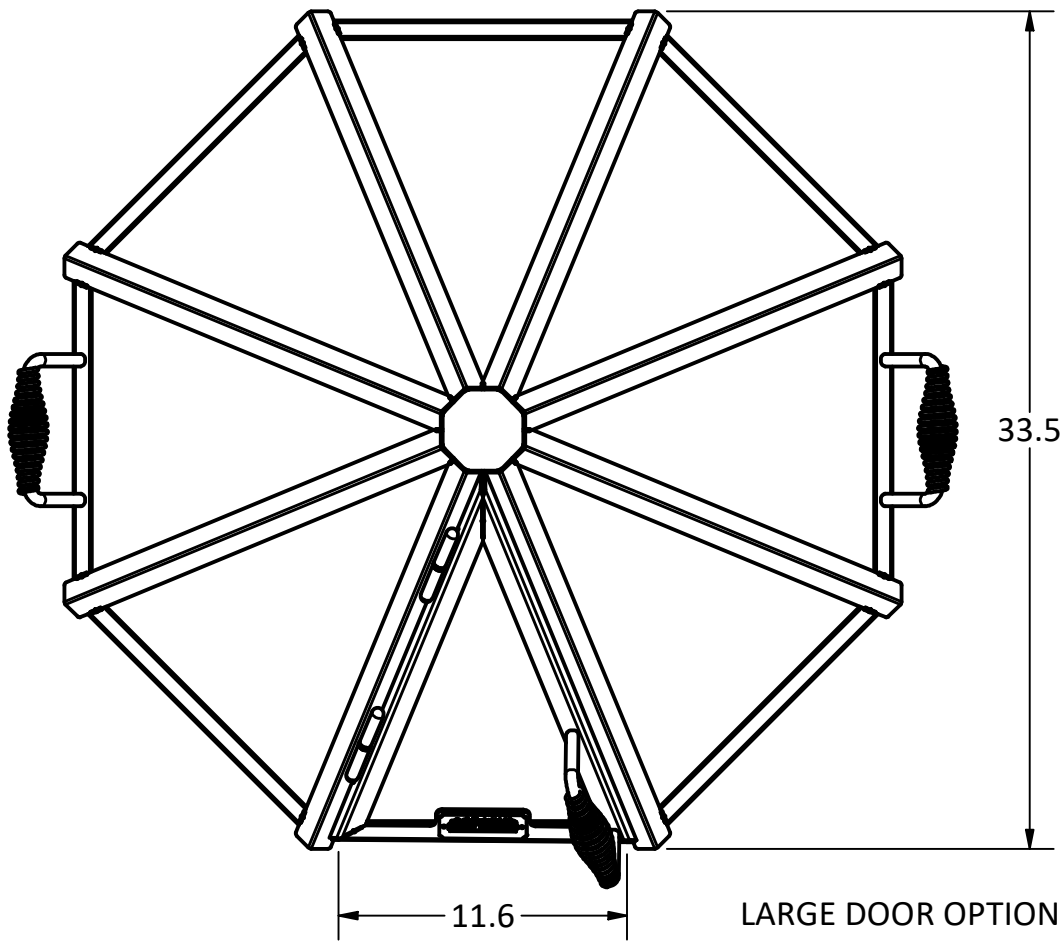

LARGE DOOR OPTION

PRODUCT	2' Pendant Bowl Spark Screen	SKU	AD-0011
<small>Actual dimensions may vary, information on this drawing is for reference only</small>			<small>www.ironembers.com</small>

LARGE DOOR OPTION

STAINLESS SPRING HANDLE

304 STAINLESS MESH

SMALL DOOR OPTION

PRODUCT	3' Pendant Bowl Spark Screen	SKU	AD-0016
<small>Actual dimensions may vary, information on this drawing is for reference only</small>			<small>www.ironembers.com</small>

**IRON EMBERS**

PRODUCT	4' Pendant Bowl Spark Screen	SKU	AD-0019
Actual dimensions may vary, information on this drawing is for reference only			www.ironembers.com