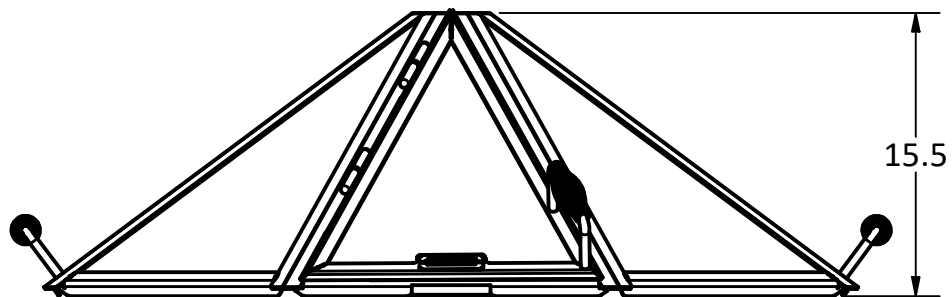

LARGE DOOR OPTION

PRODUCT	2' Pendant Bowl Spark Screen	SKU	AD-0011
<small>Actual dimensions may vary, information on this drawing is for reference only</small>			<small>www.ironembers.com</small>

LARGE DOOR OPTION

STAINLESS SPRING HANDLE

304 STAINLESS MESH

SMALL DOOR OPTION

PRODUCT	3' Pendant Bowl Spark Screen	SKU	AD-0016
<small>Actual dimensions may vary, information on this drawing is for reference only</small>			<small>www.ironembers.com</small>