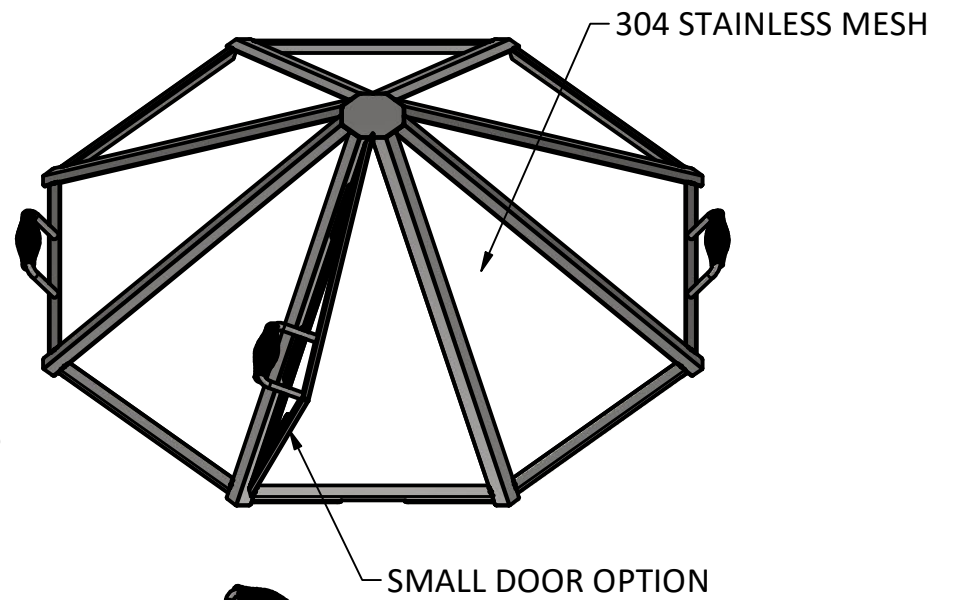

LARGE DOOR OPTION

PRODUCT	2' Pendant Bowl Spark Screen	SKU	AD-0011
<small>Actual dimensions may vary, information on this drawing is for reference only</small>			<small>www.ironembers.com</small>

LARGE DOOR OPTION

STAINLESS SPRING HANDLE

304 STAINLESS MESH

SMALL DOOR OPTION

PRODUCT	3' Pendant Bowl Spark Screen	SKU	AD-0016
<small>Actual dimensions may vary, information on this drawing is for reference only</small>			<small>www.ironembers.com</small>

**IRON EMBERS**

PRODUCT	4' Pendant Bowl Spark Screen	SKU	AD-0019
Actual dimensions may vary, information on this drawing is for reference only			www.ironembers.com