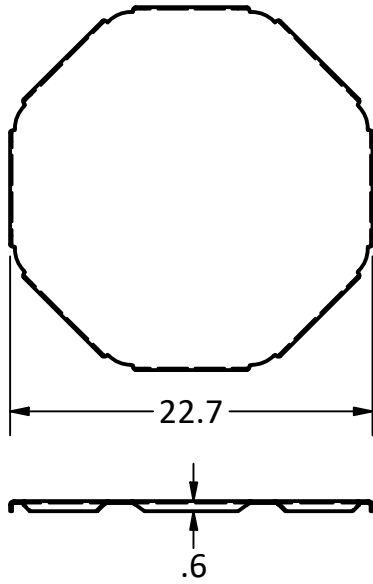

2' PENDANT BOWL
STEEL LID

4' PENDANT BOWL
STEEL LID

3' PENDANT BOWL
STEEL LID

PRODUCT

Pendant Fire Bowl Steel Lids

SKU

AE-0005-8

Actual dimensions may vary, information on this drawing is for reference only