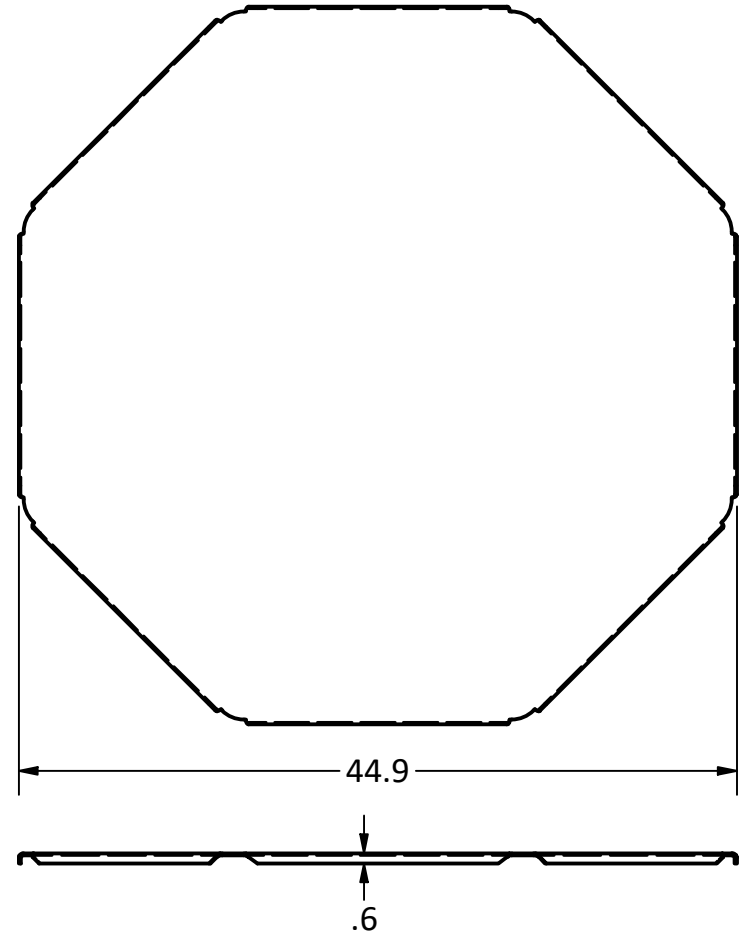

2' PENDANT BOWL
STEEL LID

4' PENDANT BOWL
STEEL LID

3' PENDANT BOWL
STEEL LID

PRODUCT

Pendant Fire Bowl Steel Lids

SKU

AE-0005-8

Actual dimensions may vary, information on this drawing is for reference only