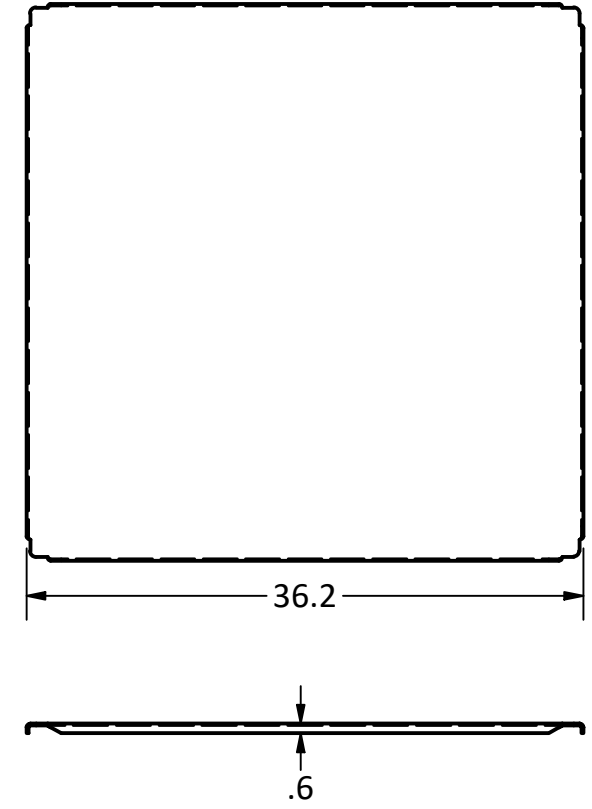

18" MODERN
CUBE STEEL LID

24" MODERN
CUBE STEEL LID

30" MODERN
CUBE STEEL LID

36" MODERN
CUBE STEEL LID

PRODUCT	Modern Cube Steel Lids	SKU	AE-0001-4
Actual dimensions may vary, information on this drawing is for reference only			www.ironembers.com