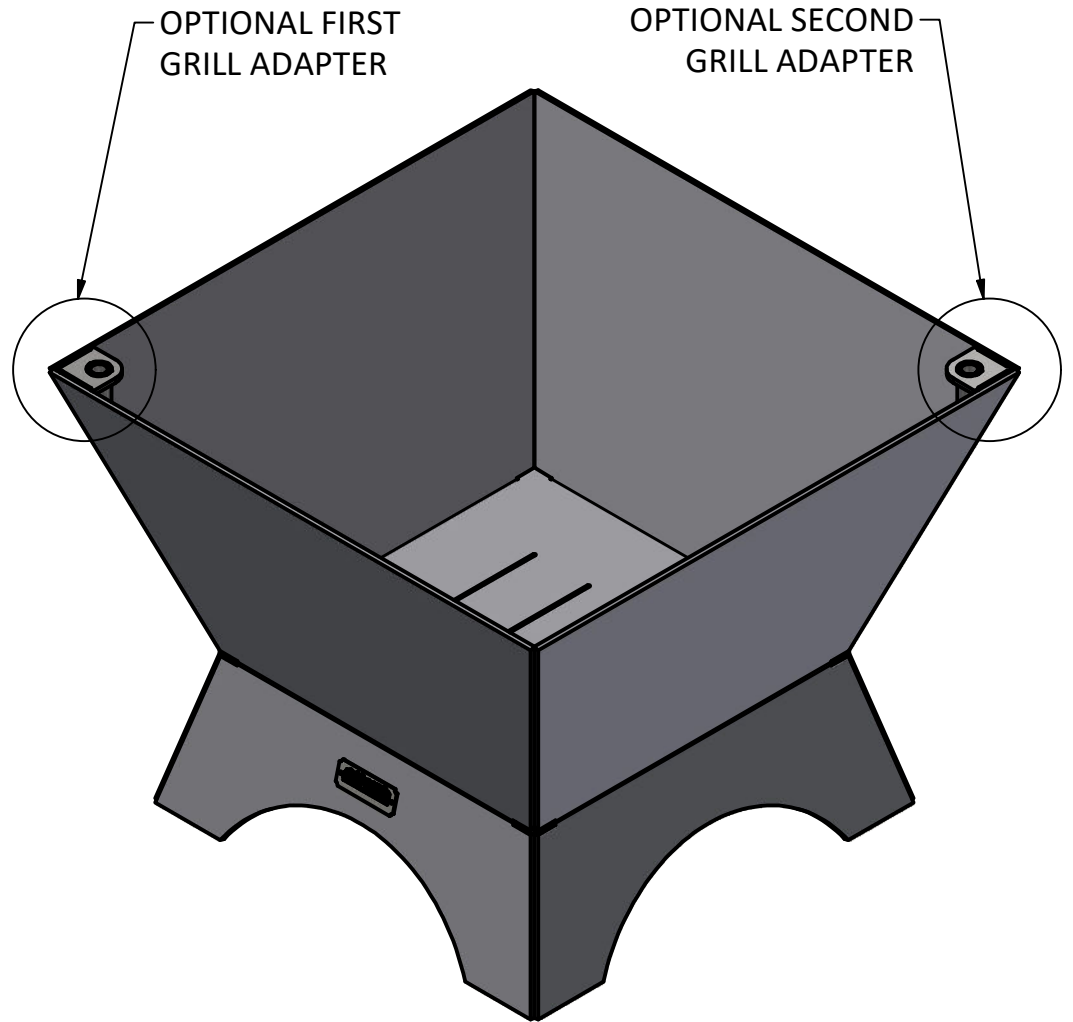

PRODUCT	18" Modern Cube	SKU	AA-0009
Actual dimensions may vary, information on this drawing is for reference only			www.ironembers.com

PRODUCT	24" Modern Cube	SKU	AA-0011
Actual dimensions may vary, information on this drawing is for reference only			www.ironembers.com

PRODUCT	30" Modern Cube	SKU	AA-0013
Actual dimensions may vary, information on this drawing is for reference only			www.ironembers.com

PRODUCT	36" Modern Cube	SKU	AA-0015
Actual dimensions may vary, information on this drawing is for reference only			www.ironembers.com