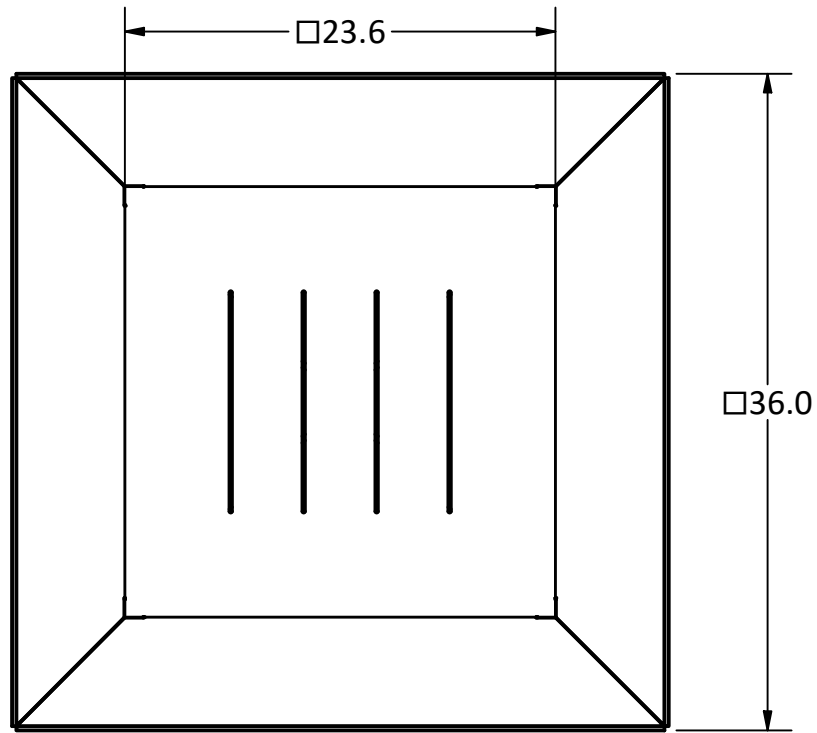

PRODUCT	18" Modern Cube	SKU	AA-0009
Actual dimensions may vary, information on this drawing is for reference only			www.ironembers.com

PRODUCT	24" Modern Cube	SKU	AA-0011
Actual dimensions may vary, information on this drawing is for reference only			www.ironembers.com

PRODUCT	30" Modern Cube	SKU	AA-0013
Actual dimensions may vary, information on this drawing is for reference only			www.ironembers.com

PRODUCT	36" Modern Cube	SKU	AA-0015
Actual dimensions may vary, information on this drawing is for reference only			www.ironembers.com