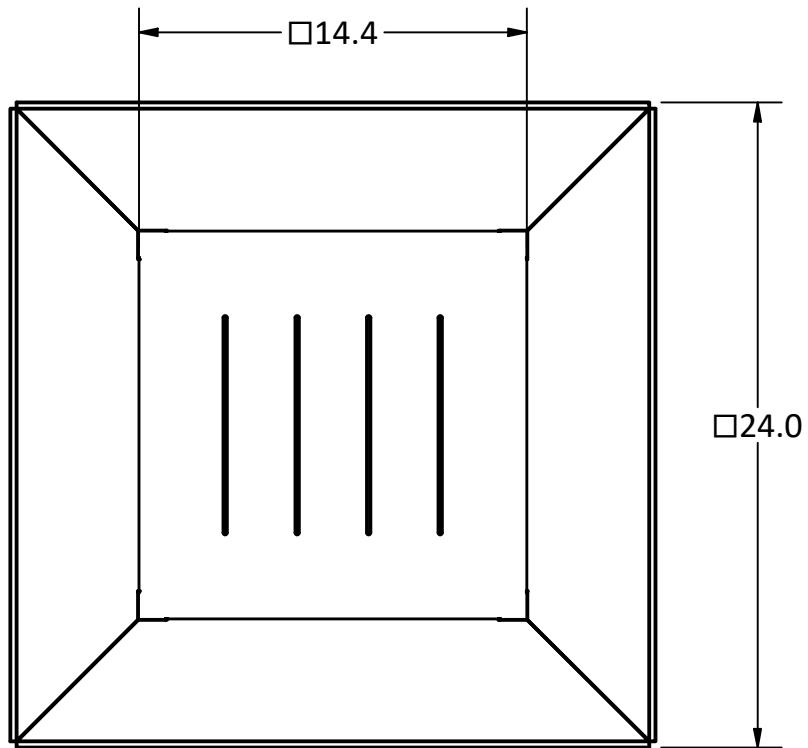

PRODUCT	18" Modern Cube	SKU	AA-0009
Actual dimensions may vary, information on this drawing is for reference only			www.ironembers.com

PRODUCT	24" Modern Cube	SKU	AA-0011
Actual dimensions may vary, information on this drawing is for reference only			www.ironembers.com

PRODUCT	30" Modern Cube	SKU	AA-0013
Actual dimensions may vary, information on this drawing is for reference only			www.ironembers.com

PRODUCT	36" Modern Cube	SKU	AA-0015
Actual dimensions may vary, information on this drawing is for reference only			www.ironembers.com