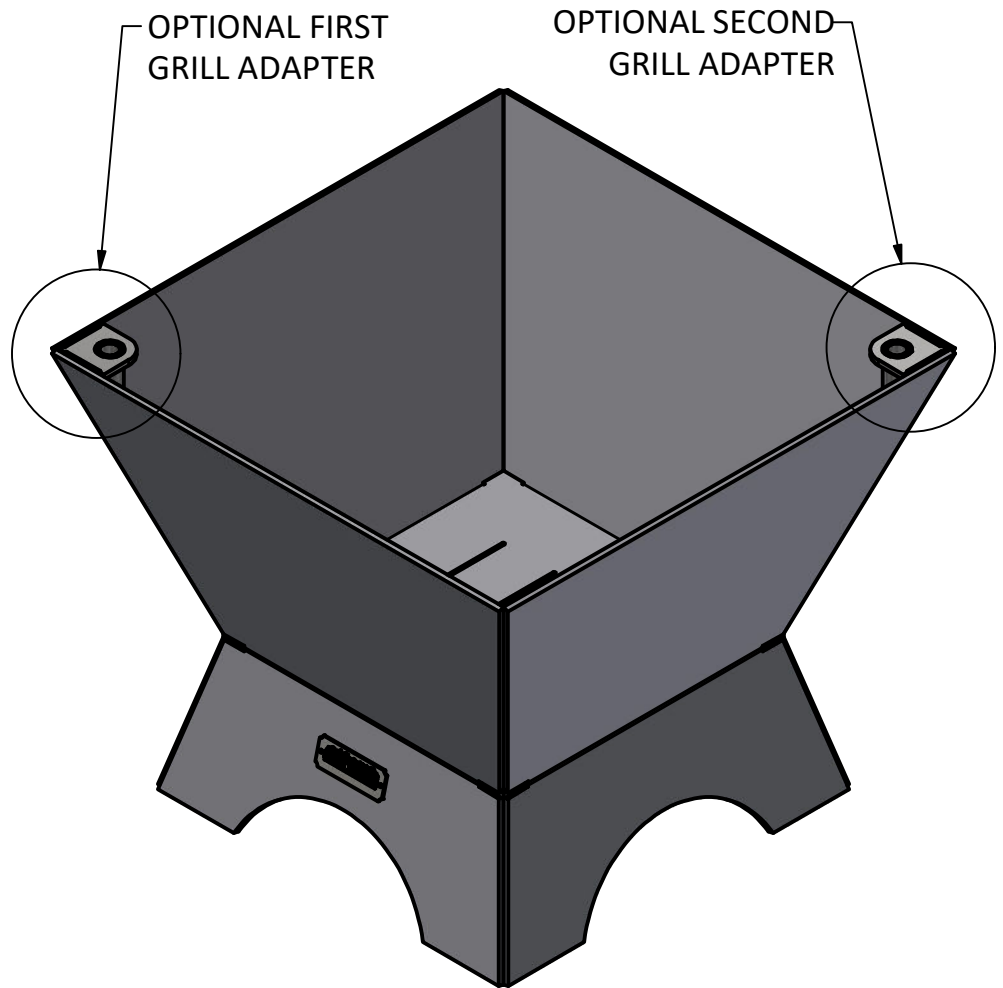

PRODUCT	18" Modern Cube	SKU	AA-0009
Actual dimensions may vary, information on this drawing is for reference only			www.ironembers.com

PRODUCT	24" Modern Cube	SKU	AA-0011
Actual dimensions may vary, information on this drawing is for reference only			www.ironembers.com

PRODUCT	30" Modern Cube	SKU	AA-0013
Actual dimensions may vary, information on this drawing is for reference only			www.ironembers.com

PRODUCT	36" Modern Cube	SKU	AA-0015
Actual dimensions may vary, information on this drawing is for reference only			www.ironembers.com