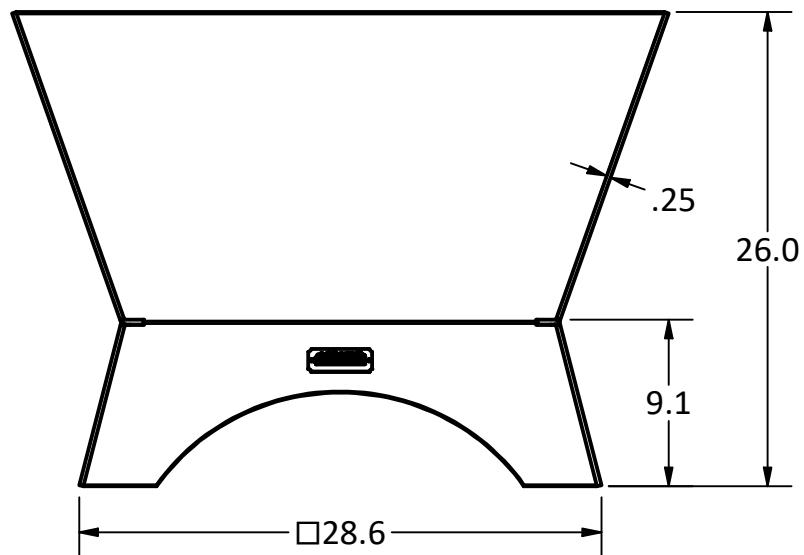

PRODUCT	18" Modern Cube	SKU	AA-0009
Actual dimensions may vary, information on this drawing is for reference only			www.ironembers.com

PRODUCT	24" Modern Cube	SKU	AA-0011
Actual dimensions may vary, information on this drawing is for reference only			www.ironembers.com

PRODUCT	30" Modern Cube	SKU	AA-0013
Actual dimensions may vary, information on this drawing is for reference only			www.ironembers.com

PRODUCT	36" Modern Cube	SKU	AA-0015
Actual dimensions may vary, information on this drawing is for reference only			www.ironembers.com