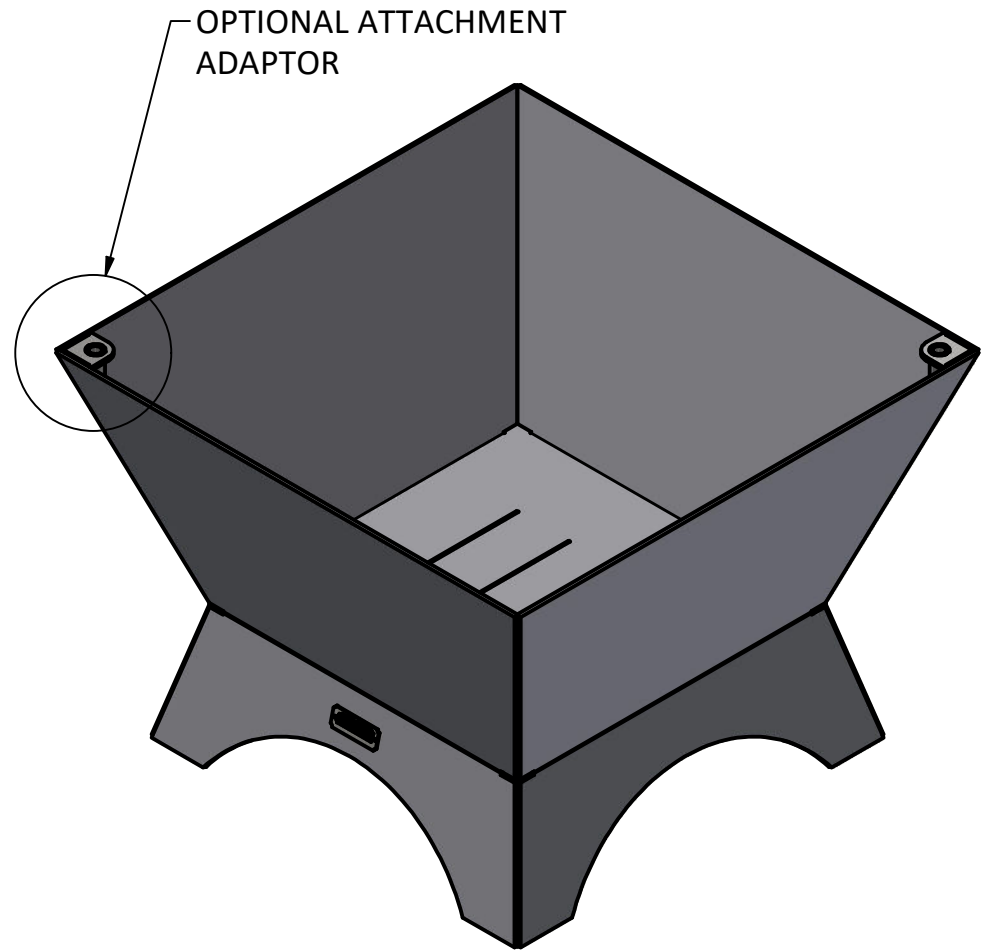

PRODUCT	18" Modern Cube	SKU	AA-0009
Actual dimensions may vary, information on this drawing is for reference only			www.ironembers.com

PRODUCT	24" Modern Cube	SKU	AA-0011
Actual dimensions may vary, information on this drawing is for reference only			www.ironembers.com

PRODUCT	30" Modern Cube	SKU	AA-0013
Actual dimensions may vary, information on this drawing is for reference only			www.ironembers.com

PRODUCT	36" Modern Cube	SKU	AA-0015
Actual dimensions may vary, information on this drawing is for reference only			www.ironembers.com