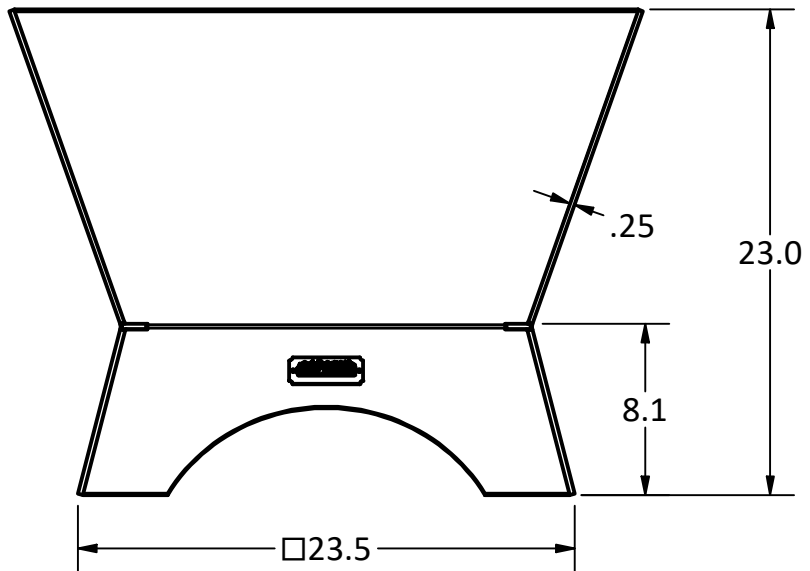

PRODUCT	18" Modern Cube	SKU	AA-0009
Actual dimensions may vary, information on this drawing is for reference only			www.ironembers.com

PRODUCT	24" Modern Cube	SKU	AA-0011
Actual dimensions may vary, information on this drawing is for reference only			www.ironembers.com

PRODUCT	30" Modern Cube	SKU	AA-0013
Actual dimensions may vary, information on this drawing is for reference only			www.ironembers.com

PRODUCT	36" Modern Cube	SKU	AA-0015
Actual dimensions may vary, information on this drawing is for reference only			www.ironembers.com