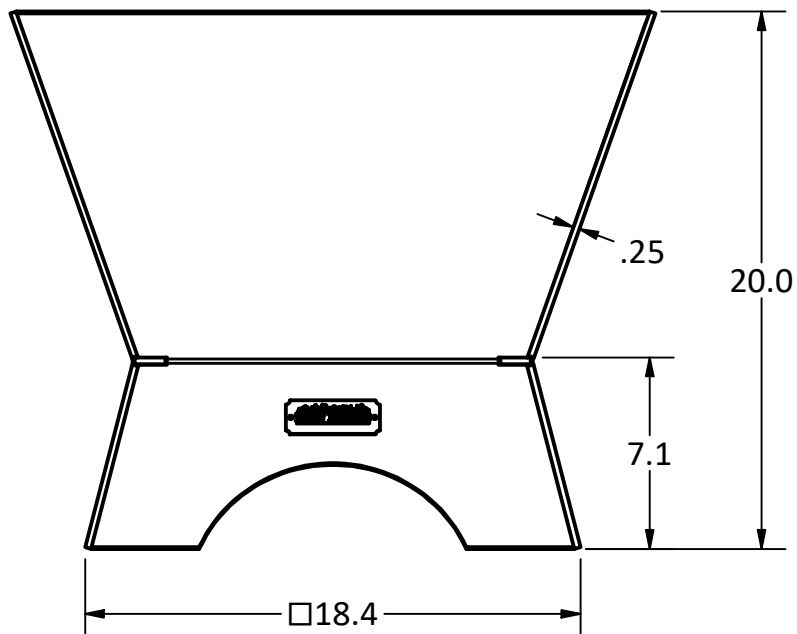

PRODUCT	18" Modern Cube	SKU	AA-0009
Actual dimensions may vary, information on this drawing is for reference only			www.ironembers.com

PRODUCT	24" Modern Cube	SKU	AA-0011
Actual dimensions may vary, information on this drawing is for reference only			www.ironembers.com

PRODUCT	30" Modern Cube	SKU	AA-0013
Actual dimensions may vary, information on this drawing is for reference only			www.ironembers.com

PRODUCT	36" Modern Cube	SKU	AA-0015
Actual dimensions may vary, information on this drawing is for reference only			www.ironembers.com