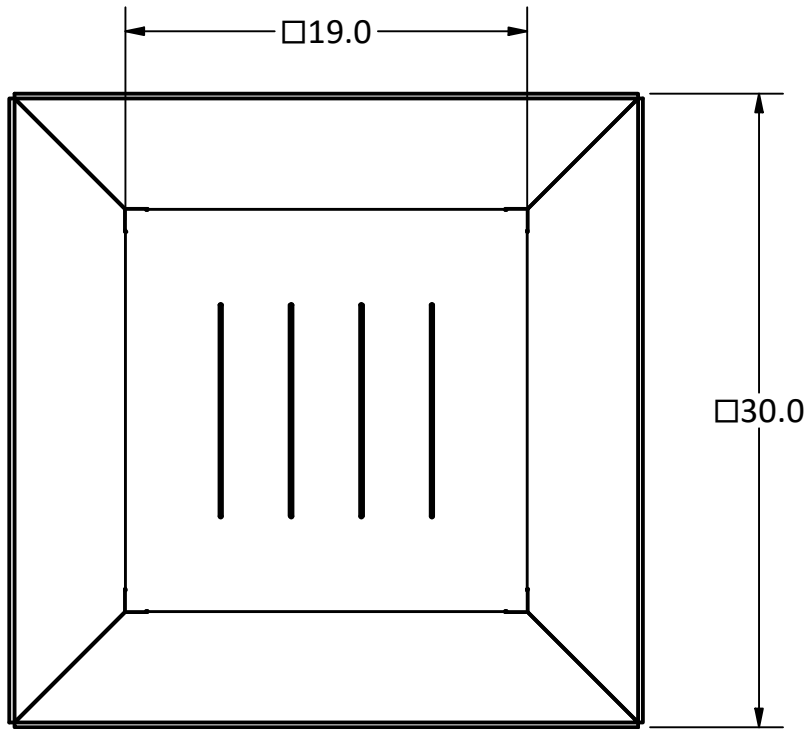

PRODUCT	18" Modern Cube	SKU	AA-0009
Actual dimensions may vary, information on this drawing is for reference only			www.ironembers.com

PRODUCT	24" Modern Cube	SKU	AA-0011
Actual dimensions may vary, information on this drawing is for reference only			www.ironembers.com

PRODUCT	30" Modern Cube	SKU	AA-0013
Actual dimensions may vary, information on this drawing is for reference only			www.ironembers.com

PRODUCT	36" Modern Cube	SKU	AA-0015
Actual dimensions may vary, information on this drawing is for reference only			www.ironembers.com