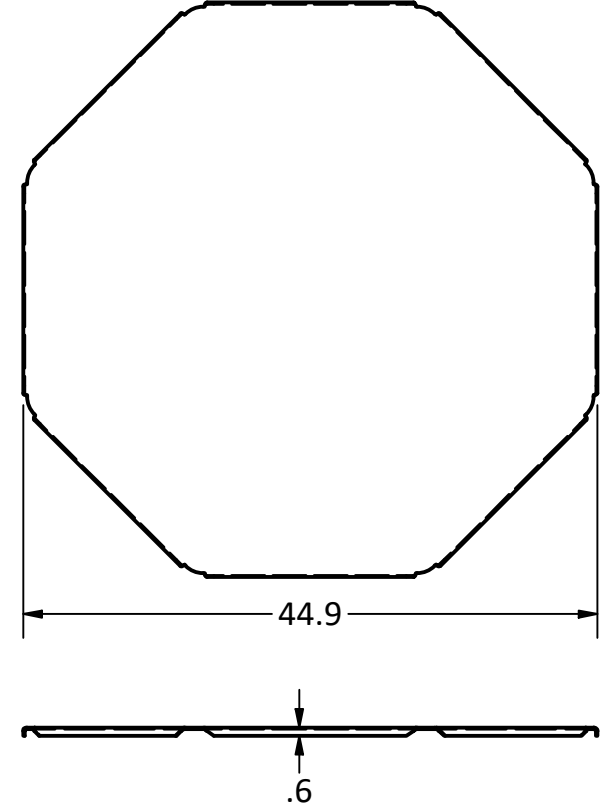

24" CUPOLA RING
STEEL LID

30" CUPOLA RING
STEEL LID

36" CUPOLA RING
STEEL LID

48" CUPOLA RING
STEEL LID

**IRON EMBERS**

PRODUCT

Cupola Fire Ring Steel Lids

SKU

AE-0005-8

Actual dimensions may vary, information on this drawing is for reference only

www.ironembers.com