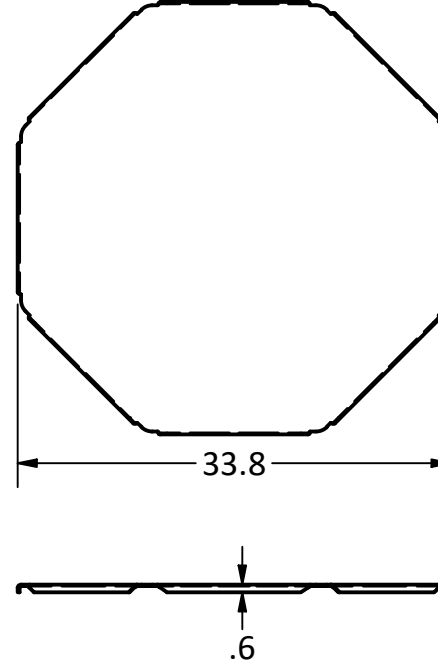

24" CUPOLA RING
STEEL LID

30" CUPOLA RING
STEEL LID

36" CUPOLA RING
STEEL LID

48" CUPOLA RING
STEEL LID

**IRON EMBERS**

PRODUCT

Cupola Fire Ring Steel Lids

SKU

AE-0005-8

Actual dimensions may vary, information on this drawing is for reference only

www.ironembers.com