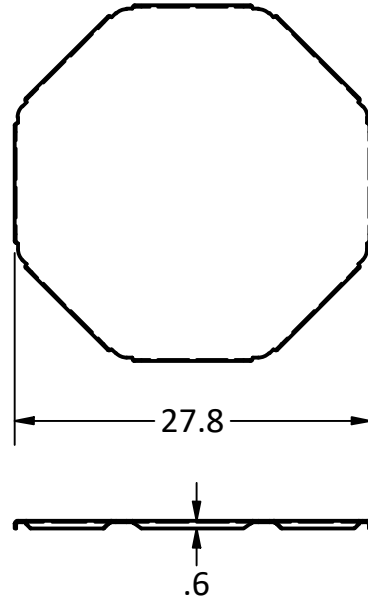

24" CUPOLA RING
STEEL LID

30" CUPOLA RING
STEEL LID

36" CUPOLA RING
STEEL LID

48" CUPOLA RING
STEEL LID

**IRON EMBERS**

PRODUCT

Cupola Fire Ring Steel Lids

SKU

AE-0005-8

Actual dimensions may vary, information on this drawing is for reference only

www.ironembers.com