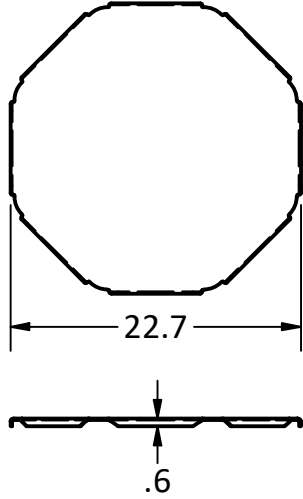

24" CUPOLA RING
STEEL LID

30" CUPOLA RING
STEEL LID

36" CUPOLA RING
STEEL LID

48" CUPOLA RING
STEEL LID

**IRON EMBERS**

PRODUCT

Cupola Fire Ring Steel Lids

SKU

AE-0005-8

Actual dimensions may vary, information on this drawing is for reference only

www.ironembers.com