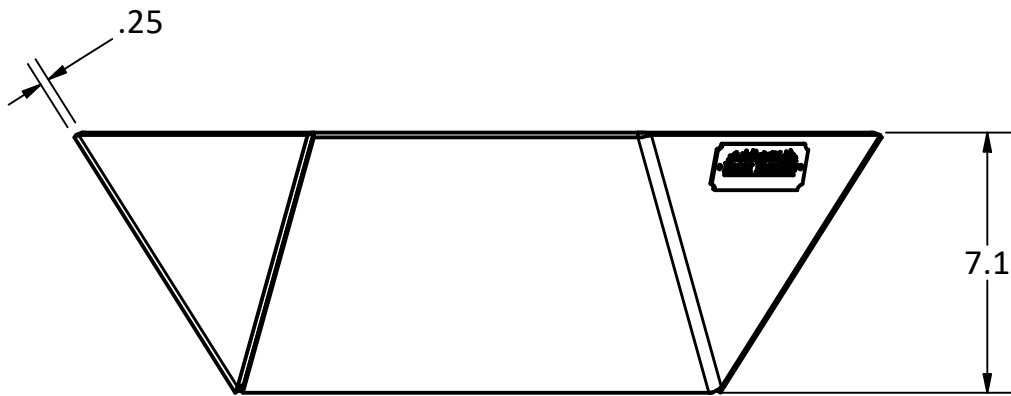

OPTIONAL GRILL ADAPTER

IRON EMBERS

PRODUCT

24" Cupola Fire Ring

SKU

AA-0001

Actual dimensions may vary, information on this drawing is for reference only

www.ironembers.com

IRON EMBERS

PRODUCT	30" Cupola Fire Ring	SKU	AA-0003
Actual dimensions may vary, information on this drawing is for reference only			
			www.ironembers.com

PRODUCT	36" Cupola Fire Ring	SKU	AA-0005
Actual dimensions may vary, information on this drawing is for reference only			www.ironembers.com

PRODUCT	48" Cupola Fire Ring	SKU	AA-0007
Actual dimensions may vary, information on this drawing is for reference only			www.ironembers.com