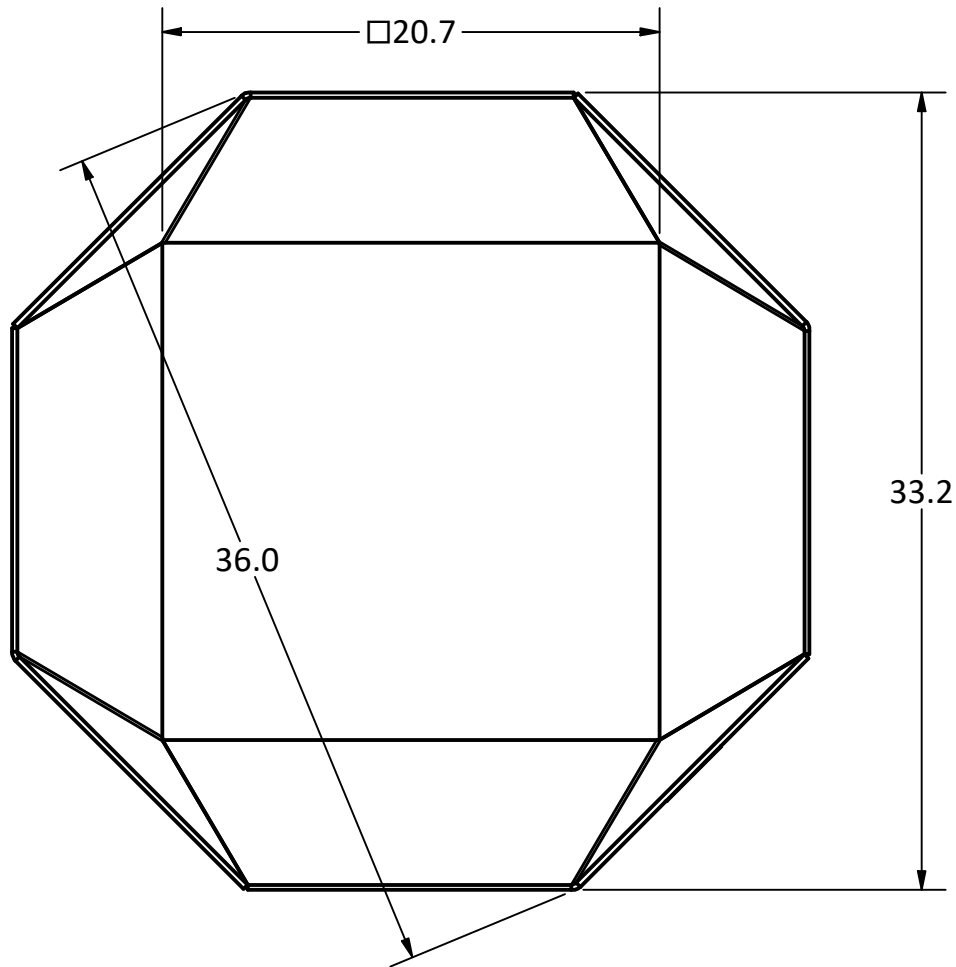

OPTIONAL GRILL ADAPTER

IRON EMBERS

PRODUCT

24" Cupola Fire Ring

SKU

AA-0001

Actual dimensions may vary, information on this drawing is for reference only

www.ironembers.com

IRON EMBERS

PRODUCT	30" Cupola Fire Ring	SKU	AA-0003
Actual dimensions may vary, information on this drawing is for reference only			
			www.ironembers.com

PRODUCT	36" Cupola Fire Ring	SKU	AA-0005
Actual dimensions may vary, information on this drawing is for reference only			www.ironembers.com

PRODUCT	48" Cupola Fire Ring	SKU	AA-0007
Actual dimensions may vary, information on this drawing is for reference only			www.ironembers.com