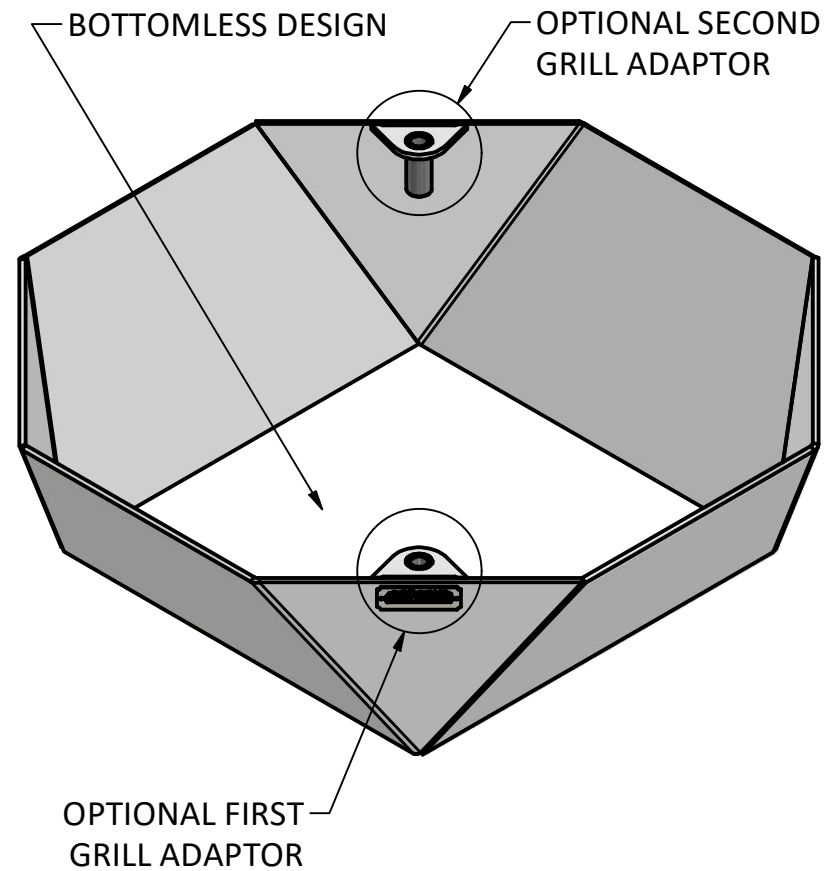

OPTIONAL GRILL ADAPTER

IRON EMBERS

PRODUCT

24" Cupola Fire Ring

SKU

AA-0001

Actual dimensions may vary, information on this drawing is for reference only

www.ironembers.com

IRON EMBERS

PRODUCT	30" Cupola Fire Ring	SKU	AA-0003
Actual dimensions may vary, information on this drawing is for reference only			
			www.ironembers.com

PRODUCT	36" Cupola Fire Ring	SKU	AA-0005
Actual dimensions may vary, information on this drawing is for reference only			www.ironembers.com

PRODUCT	48" Cupola Fire Ring	SKU	AA-0007
Actual dimensions may vary, information on this drawing is for reference only			www.ironembers.com