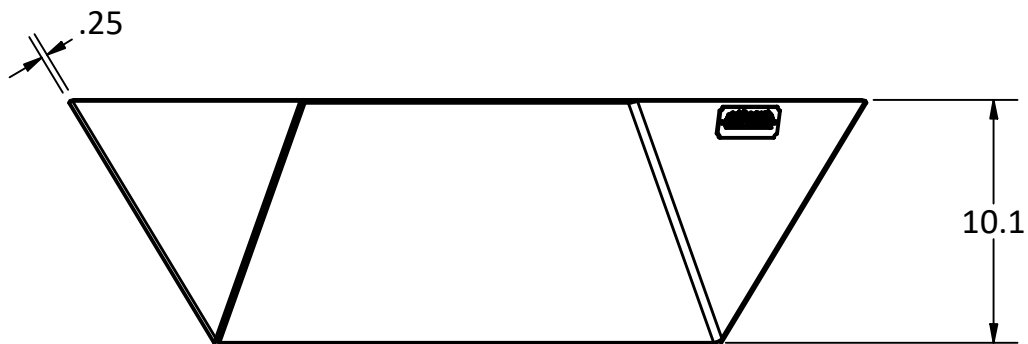

OPTIONAL GRILL ADAPTER

IRON EMBERS

PRODUCT

24" Cupola Fire Ring

SKU

AA-0001

Actual dimensions may vary, information on this drawing is for reference only

www.ironembers.com

IRON EMBERS

PRODUCT	30" Cupola Fire Ring	SKU	AA-0003
Actual dimensions may vary, information on this drawing is for reference only			
			www.ironembers.com

PRODUCT	36" Cupola Fire Ring	SKU	AA-0005
Actual dimensions may vary, information on this drawing is for reference only			www.ironembers.com

PRODUCT	48" Cupola Fire Ring	SKU	AA-0007
Actual dimensions may vary, information on this drawing is for reference only			www.ironembers.com