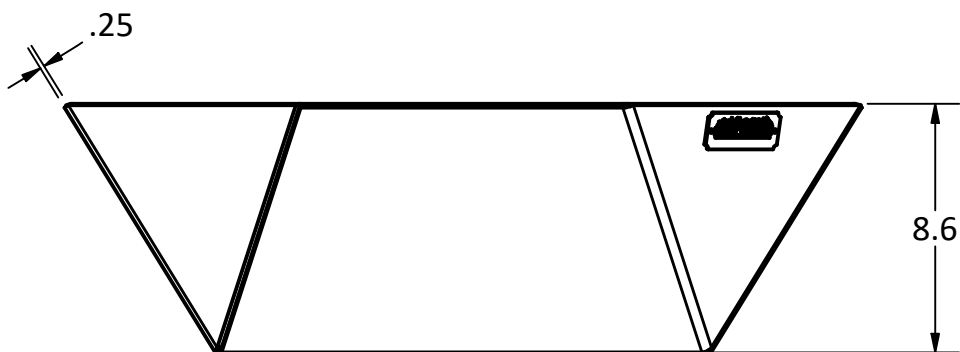

OPTIONAL GRILL ADAPTER

IRON EMBERS

PRODUCT

24" Cupola Fire Ring

SKU

AA-0001

Actual dimensions may vary, information on this drawing is for reference only

www.ironembers.com

IRON EMBERS

PRODUCT	30" Cupola Fire Ring	SKU	AA-0003
Actual dimensions may vary, information on this drawing is for reference only			
			www.ironembers.com

PRODUCT	36" Cupola Fire Ring	SKU	AA-0005
Actual dimensions may vary, information on this drawing is for reference only			www.ironembers.com

PRODUCT	48" Cupola Fire Ring	SKU	AA-0007
Actual dimensions may vary, information on this drawing is for reference only			www.ironembers.com