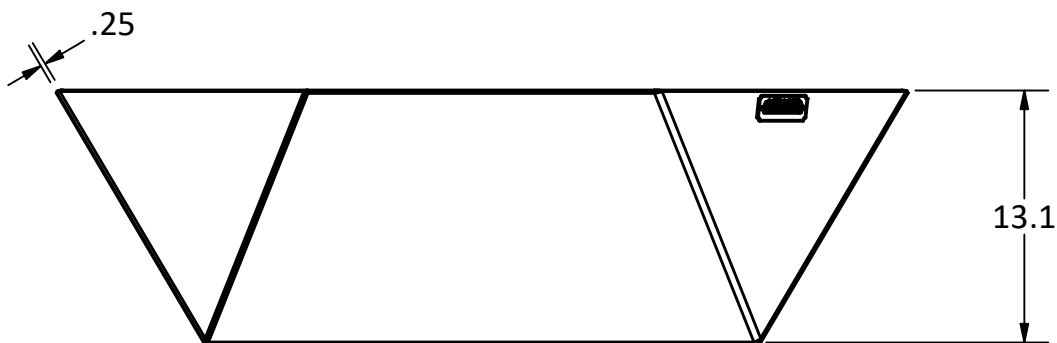

OPTIONAL GRILL ADAPTER

IRON EMBERS

PRODUCT

24" Cupola Fire Ring

SKU

AA-0001

Actual dimensions may vary, information on this drawing is for reference only

www.ironembers.com

IRON EMBERS

PRODUCT	30" Cupola Fire Ring	SKU	AA-0003
Actual dimensions may vary, information on this drawing is for reference only			
			www.ironembers.com

PRODUCT	36" Cupola Fire Ring	SKU	AA-0005
Actual dimensions may vary, information on this drawing is for reference only			www.ironembers.com

PRODUCT	48" Cupola Fire Ring	SKU	AA-0007
Actual dimensions may vary, information on this drawing is for reference only			www.ironembers.com