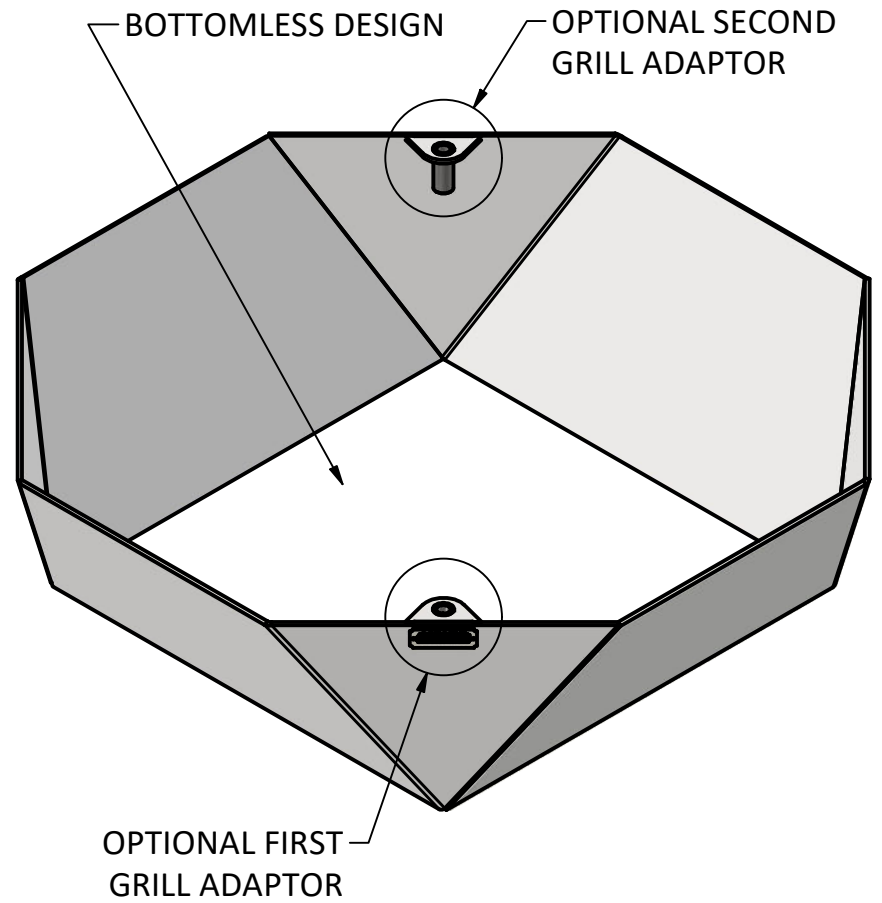

OPTIONAL GRILL ADAPTER

IRON EMBERS

PRODUCT

24" Cupola Fire Ring

SKU

AA-0001

Actual dimensions may vary, information on this drawing is for reference only

www.ironembers.com

IRON EMBERS

PRODUCT	30" Cupola Fire Ring	SKU	AA-0003
Actual dimensions may vary, information on this drawing is for reference only			
			www.ironembers.com

PRODUCT	36" Cupola Fire Ring	SKU	AA-0005
Actual dimensions may vary, information on this drawing is for reference only			www.ironembers.com