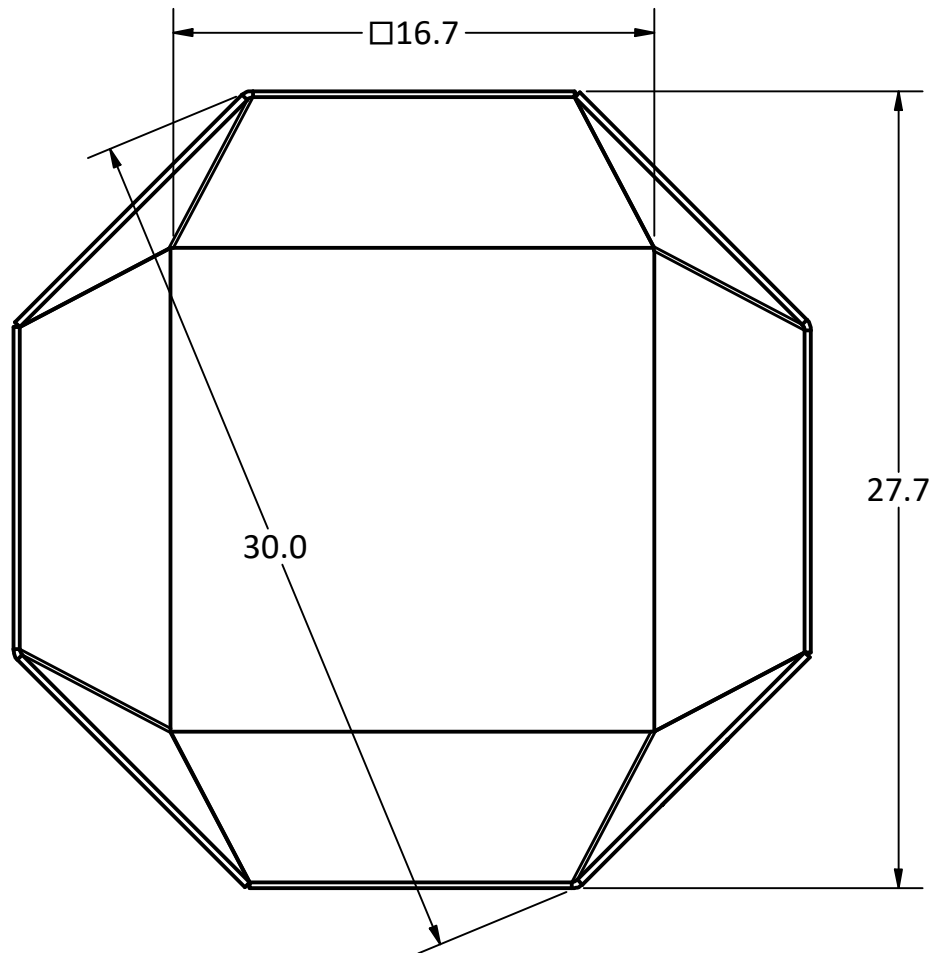

OPTIONAL GRILL ADAPTER

IRON EMBERS

PRODUCT

24" Cupola Fire Ring

SKU

AA-0001

Actual dimensions may vary, information on this drawing is for reference only

www.ironembers.com

IRON EMBERS

PRODUCT	30" Cupola Fire Ring	SKU	AA-0003
Actual dimensions may vary, information on this drawing is for reference only			
			www.ironembers.com

PRODUCT	36" Cupola Fire Ring	SKU	AA-0005
Actual dimensions may vary, information on this drawing is for reference only			www.ironembers.com

PRODUCT	48" Cupola Fire Ring	SKU	AA-0007
Actual dimensions may vary, information on this drawing is for reference only			www.ironembers.com