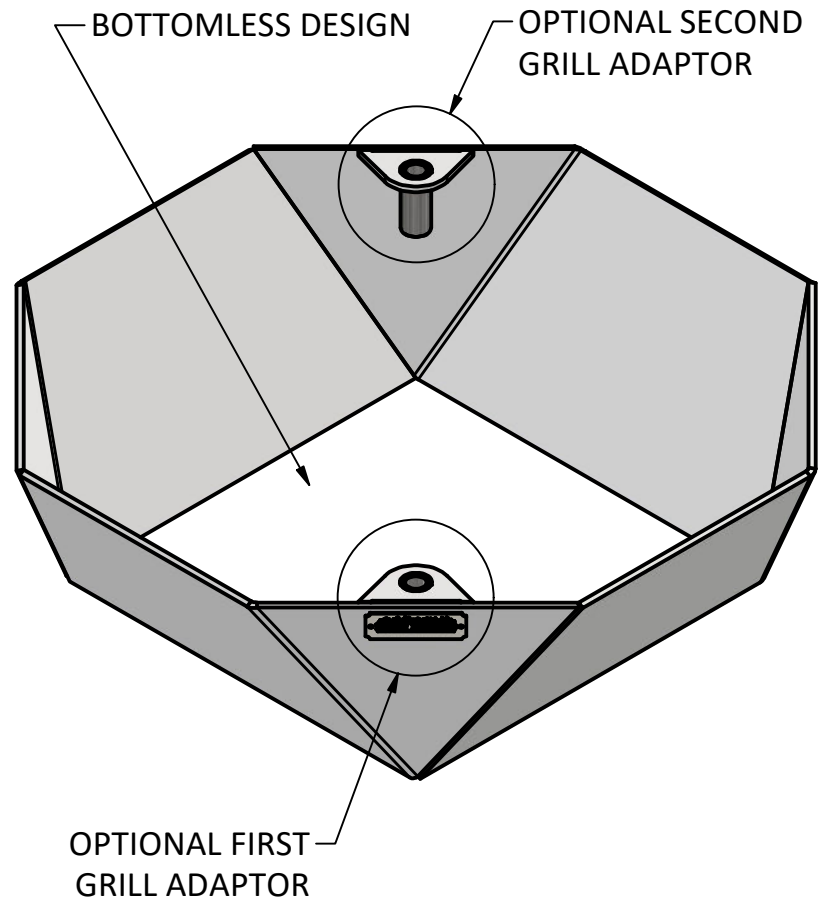

OPTIONAL GRILL ADAPTER

IRON EMBERS

PRODUCT

24" Cupola Fire Ring

SKU

AA-0001

Actual dimensions may vary, information on this drawing is for reference only

www.ironembers.com

IRON EMBERS

PRODUCT	30" Cupola Fire Ring	SKU	AA-0003
Actual dimensions may vary, information on this drawing is for reference only			
			www.ironembers.com

PRODUCT	36" Cupola Fire Ring	SKU	AA-0005
Actual dimensions may vary, information on this drawing is for reference only			www.ironembers.com