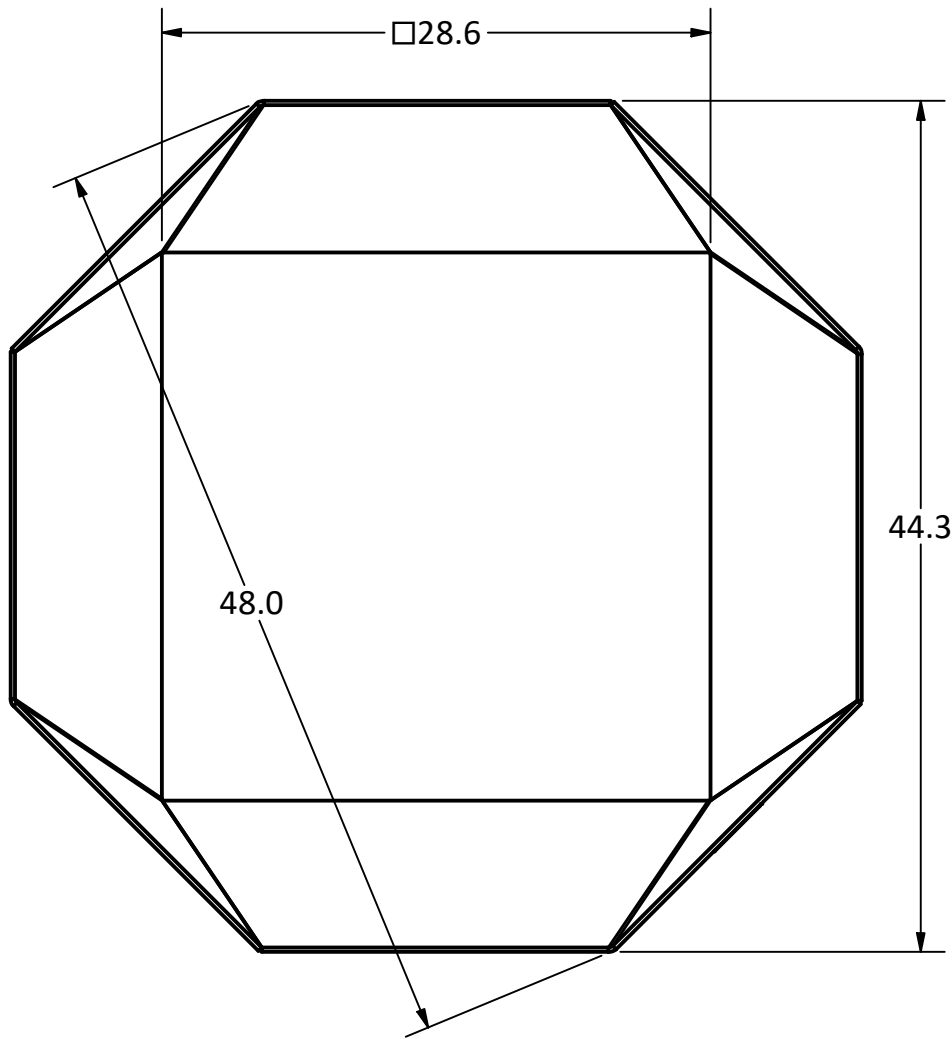

OPTIONAL GRILL ADAPTER

IRON EMBERS

PRODUCT

24" Cupola Fire Ring

SKU

AA-0001

Actual dimensions may vary, information on this drawing is for reference only

www.ironembers.com

IRON EMBERS

PRODUCT	30" Cupola Fire Ring	SKU	AA-0003
Actual dimensions may vary, information on this drawing is for reference only			
			www.ironembers.com

PRODUCT	36" Cupola Fire Ring	SKU	AA-0005
Actual dimensions may vary, information on this drawing is for reference only			www.ironembers.com

PRODUCT	48" Cupola Fire Ring	SKU	AA-0007
Actual dimensions may vary, information on this drawing is for reference only			www.ironembers.com