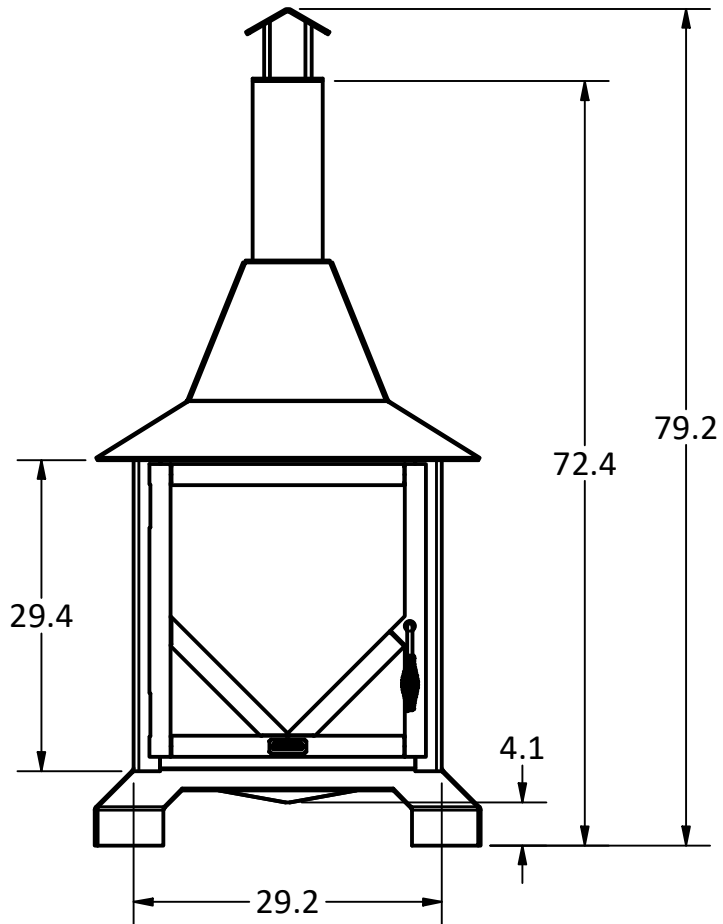

FULL PANEL DOOR WITH 1/4 TURN HANDLE

STAINLESS SPARK SCREEN

PRODUCT	4' Chiminea Outdoor Fireplace	SKU	AA-0033
<small>Actual dimensions may vary, information on this drawing is for reference only</small>			<small>www.ironembers.com</small>

OPTIONAL CHIMNEY CAP

FULL PANEL DOOR WITH 1/4 TURN HANDLE

STAINLESS SPARK SCREEN

PRODUCT	5' Chiminea Outdoor Fireplace	SKU	AA-0034
<small>Actual dimensions may vary, information on this drawing is for reference only</small>			<small>www.ironembers.com</small>

PRODUCT	6' Chiminea Outdoor Fireplace	SKU	AA-0035
Actual dimensions may vary, information on this drawing is for reference only			www.ironembers.com

IRON EMBERS

<small>PRODUCT</small>	7' Chiminea Outdoor Fireplace	<small>SKU</small>	AA-0036
<i>Actual dimensions may vary, information on this drawing is for reference only</i>			
			www.ironembers.com