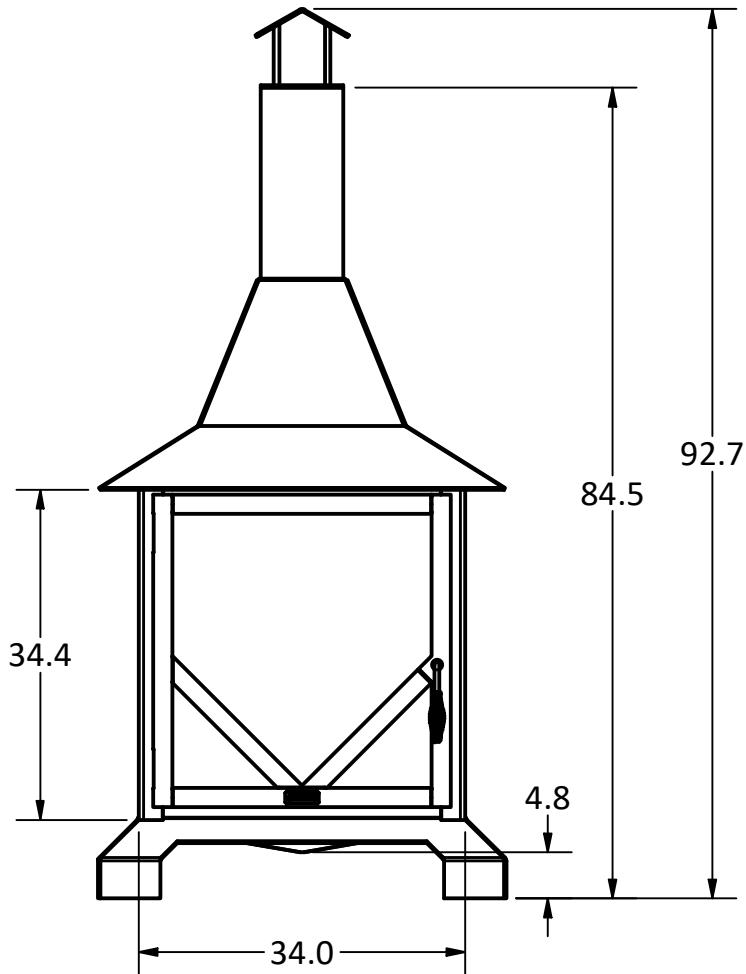

FULL PANEL DOOR WITH 1/4 TURN HANDLE

STAINLESS SPARK SCREEN

PRODUCT	4' Chiminea Outdoor Fireplace	SKU	AA-0033
<small>Actual dimensions may vary, information on this drawing is for reference only</small>			<small>www.ironembers.com</small>

OPTIONAL CHIMNEY CAP

FULL PANEL DOOR WITH 1/4 TURN HANDLE

STAINLESS SPARK SCREEN

PRODUCT	5' Chiminea Outdoor Fireplace	SKU	AA-0034
<small>Actual dimensions may vary, information on this drawing is for reference only</small>			<small>www.ironembers.com</small>

PRODUCT	6' Chiminea Outdoor Fireplace	SKU	AA-0035
Actual dimensions may vary, information on this drawing is for reference only			www.ironembers.com

IRON EMBERS

<small>PRODUCT</small>	7' Chiminea Outdoor Fireplace	<small>SKU</small>	AA-0036
<i>Actual dimensions may vary, information on this drawing is for reference only</i>			
			www.ironembers.com