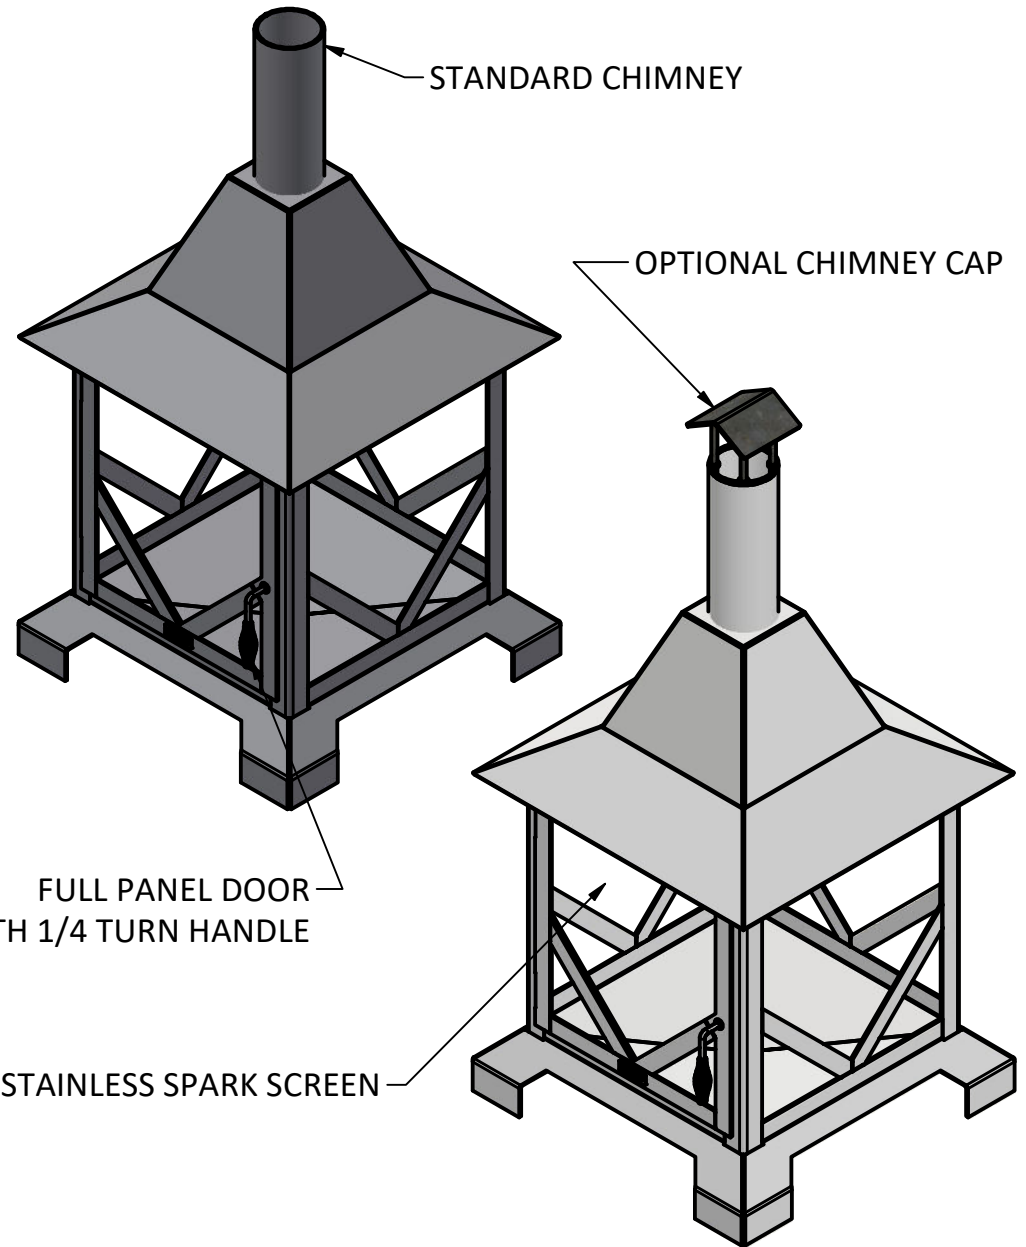

FULL PANEL DOOR WITH 1/4 TURN HANDLE

STAINLESS SPARK SCREEN

PRODUCT	4' Chiminea Outdoor Fireplace	SKU	AA-0033
<small>Actual dimensions may vary, information on this drawing is for reference only</small>			<small>www.ironembers.com</small>

OPTIONAL CHIMNEY CAP

FULL PANEL DOOR WITH 1/4 TURN HANDLE

STAINLESS SPARK SCREEN

PRODUCT	5' Chiminea Outdoor Fireplace	SKU	AA-0034
<small>Actual dimensions may vary, information on this drawing is for reference only</small>			<small>www.ironembers.com</small>