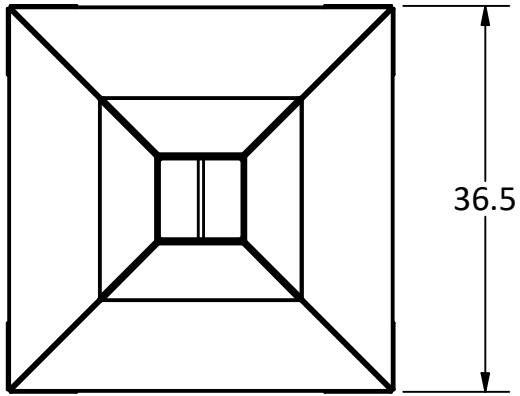

PRODUCT	6' Chiminea Outdoor Fireplace	SKU	AA-0035
Actual dimensions may vary, information on this drawing is for reference only			www.ironembers.com