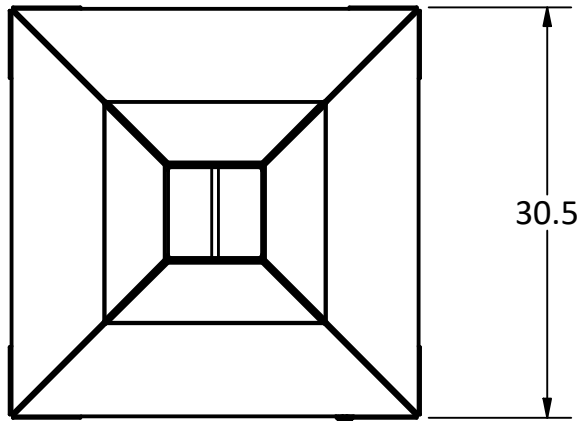

24.5

19.4

19.6

48.0

53.2

2.6

STANDARD CHIMNEY

OPTIONAL CHIMNEY CAP

FULL PANEL DOOR WITH 1/4 TURN HANDLE

STAINLESS SPARK SCREEN

PRODUCT	4' Chiminea Outdoor Fireplace	SKU	AA-0033
<small>Actual dimensions may vary, information on this drawing is for reference only</small>			<small>www.ironembers.com</small>