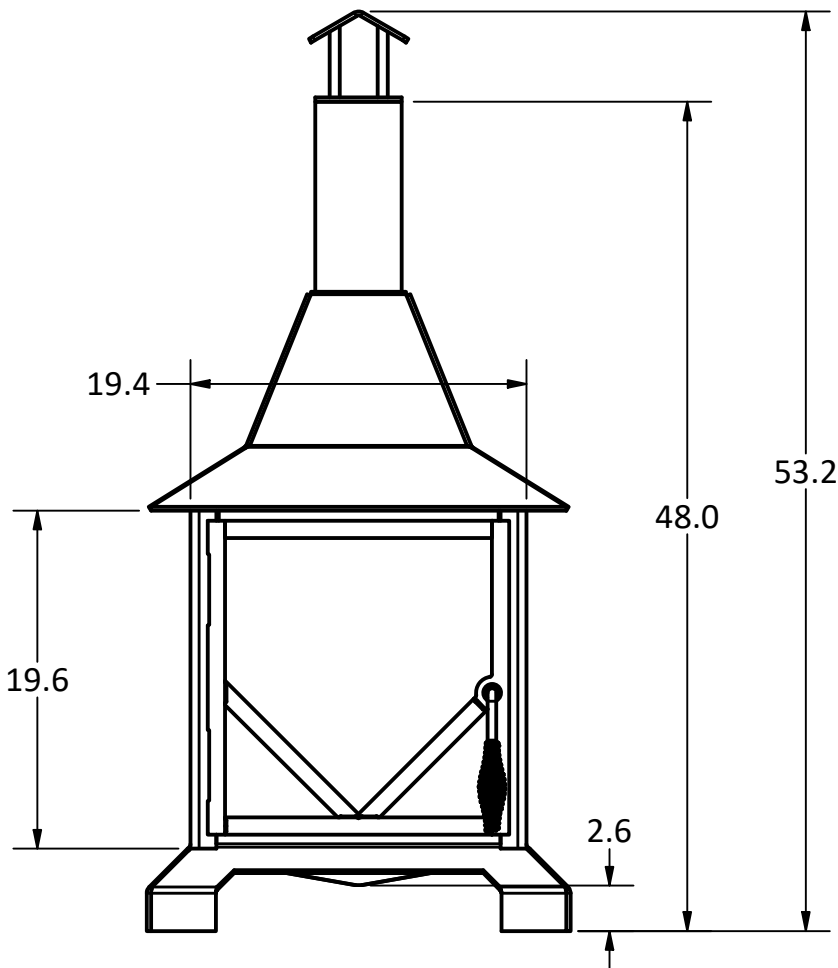

24.5

19.4

19.6

48.0

53.2

2.6

STANDARD CHIMNEY

OPTIONAL CHIMNEY CAP

FULL PANEL DOOR WITH 1/4 TURN HANDLE

STAINLESS SPARK SCREEN

PRODUCT	4' Chiminea Outdoor Fireplace	SKU	AA-0033
<small>Actual dimensions may vary, information on this drawing is for reference only</small>			<small>www.ironembers.com</small>

OPTIONAL CHIMNEY CAP

FULL PANEL DOOR WITH 1/4 TURN HANDLE

STAINLESS SPARK SCREEN

PRODUCT	5' Chiminea Outdoor Fireplace	SKU	AA-0034
<small>Actual dimensions may vary, information on this drawing is for reference only</small>			<small>www.ironembers.com</small>

PRODUCT	6' Chiminea Outdoor Fireplace	SKU	AA-0035
Actual dimensions may vary, information on this drawing is for reference only			www.ironembers.com

IRON EMBERS

<small>PRODUCT</small>	7' Chiminea Outdoor Fireplace	<small>SKU</small>	AA-0036
<i>Actual dimensions may vary, information on this drawing is for reference only</i>			
			www.ironembers.com