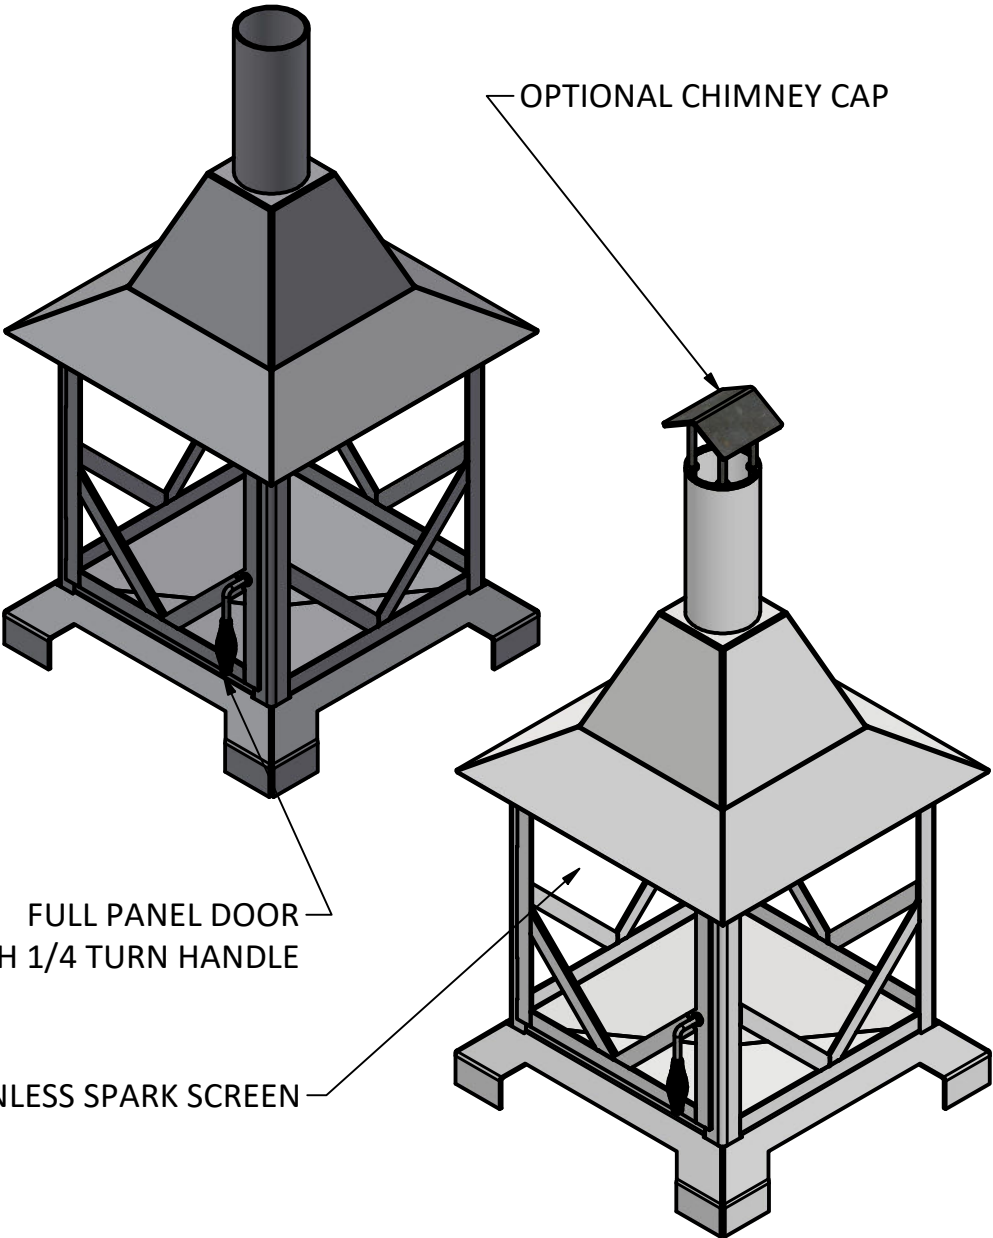

24.5

19.4

19.6

48.0

53.2

2.6

STANDARD CHIMNEY

OPTIONAL CHIMNEY CAP

FULL PANEL DOOR WITH 1/4 TURN HANDLE

STAINLESS SPARK SCREEN

PRODUCT	4' Chiminea Outdoor Fireplace	SKU	AA-0033
<small>Actual dimensions may vary, information on this drawing is for reference only</small>			<small>www.ironembers.com</small>

OPTIONAL CHIMNEY CAP

FULL PANEL DOOR WITH 1/4 TURN HANDLE

STAINLESS SPARK SCREEN

PRODUCT	5' Chiminea Outdoor Fireplace	SKU	AA-0034
<small>Actual dimensions may vary, information on this drawing is for reference only</small>			<small>www.ironembers.com</small>