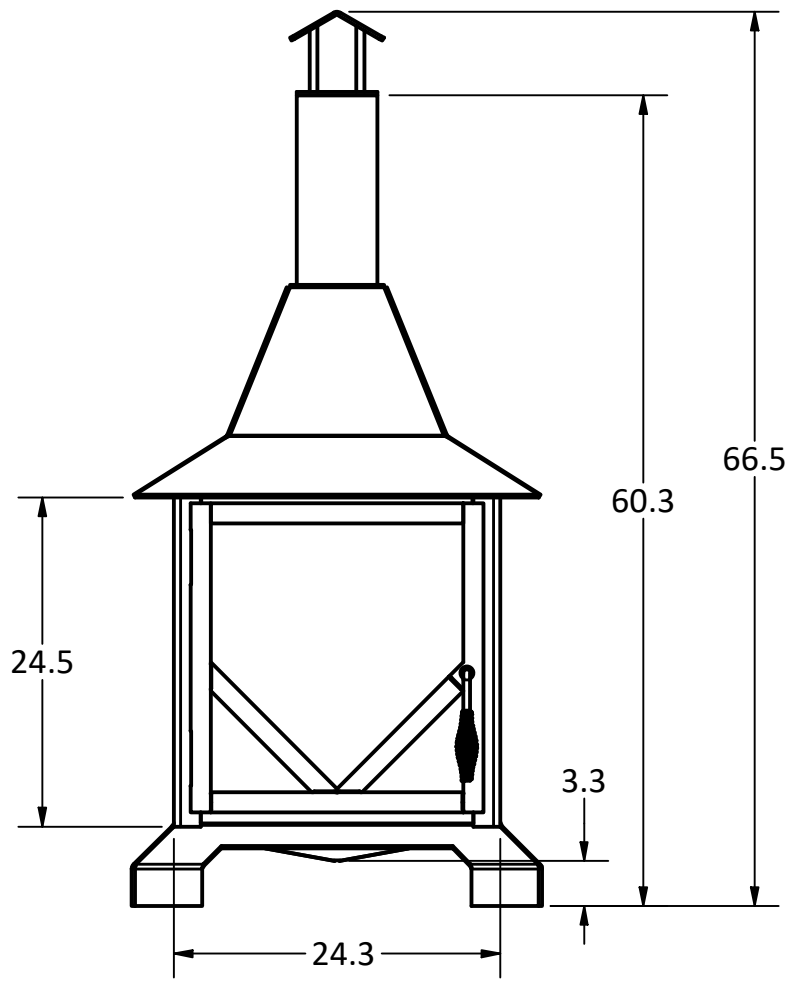

24.5

19.4

19.6

48.0

53.2

2.6

STANDARD CHIMNEY

OPTIONAL CHIMNEY CAP

FULL PANEL DOOR WITH 1/4 TURN HANDLE

STAINLESS SPARK SCREEN

PRODUCT	4' Chiminea Outdoor Fireplace	SKU	AA-0033
<small>Actual dimensions may vary, information on this drawing is for reference only</small>			<small>www.ironembers.com</small>

OPTIONAL CHIMNEY CAP

FULL PANEL DOOR WITH 1/4 TURN HANDLE

STAINLESS SPARK SCREEN

PRODUCT	5' Chiminea Outdoor Fireplace	SKU	AA-0034
<small>Actual dimensions may vary, information on this drawing is for reference only</small>			<small>www.ironembers.com</small>

PRODUCT	6' Chiminea Outdoor Fireplace	SKU	AA-0035
Actual dimensions may vary, information on this drawing is for reference only			www.ironembers.com

IRON EMBERS

<small>PRODUCT</small>	7' Chiminea Outdoor Fireplace	<small>SKU</small>	AA-0036
<i>Actual dimensions may vary, information on this drawing is for reference only</i>			
			www.ironembers.com