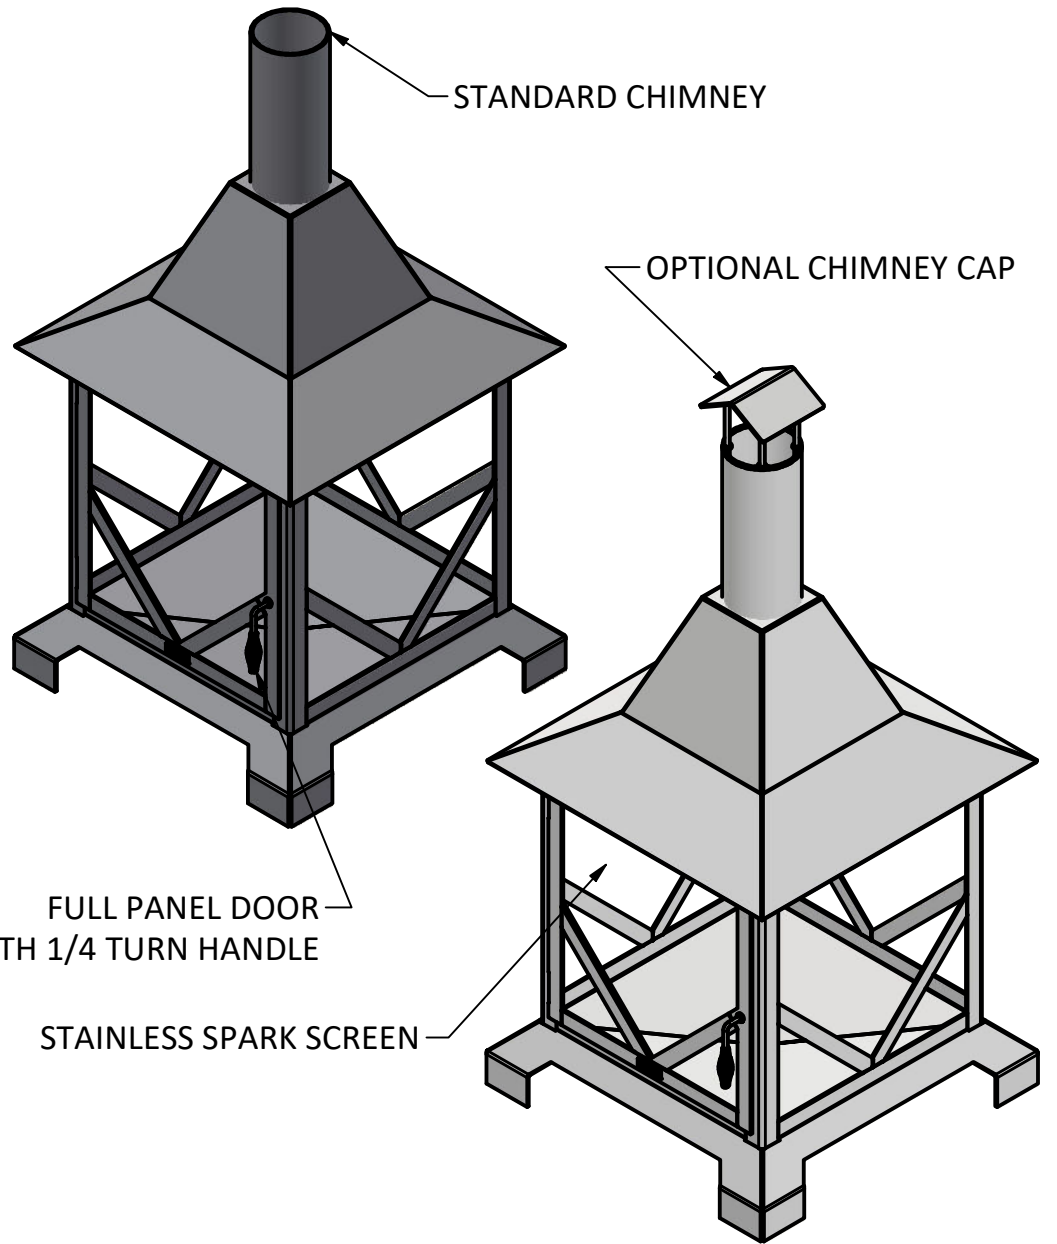

FULL PANEL DOOR WITH 1/4 TURN HANDLE

STAINLESS SPARK SCREEN

PRODUCT	4' Chiminea Outdoor Fireplace	SKU	AA-0033
<small>Actual dimensions may vary, information on this drawing is for reference only</small>			<small>www.ironembers.com</small>

OPTIONAL CHIMNEY CAP

FULL PANEL DOOR WITH 1/4 TURN HANDLE

STAINLESS SPARK SCREEN

PRODUCT	5' Chiminea Outdoor Fireplace	SKU	AA-0034
<small>Actual dimensions may vary, information on this drawing is for reference only</small>			<small>www.ironembers.com</small>

PRODUCT	6' Chiminea Outdoor Fireplace	SKU	AA-0035
Actual dimensions may vary, information on this drawing is for reference only			www.ironembers.com

IRON EMBERS

<small>PRODUCT</small>	7' Chiminea Outdoor Fireplace	<small>SKU</small>	AA-0036
<i>Actual dimensions may vary, information on this drawing is for reference only</i>			
			www.ironembers.com