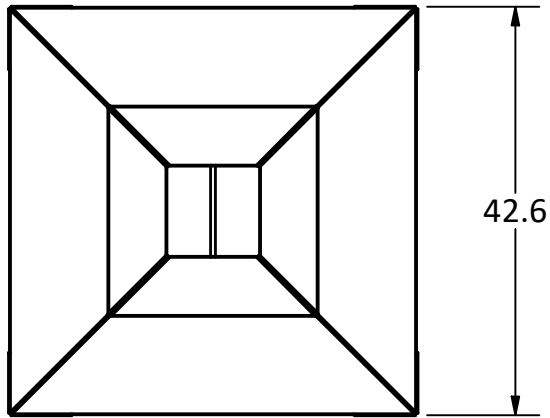

IRON EMBERS

PRODUCT	7' Chiminea Outdoor Fireplace	SKU	AA-0036
<i>Actual dimensions may vary, information on this drawing is for reference only</i>			
			www.ironembers.com