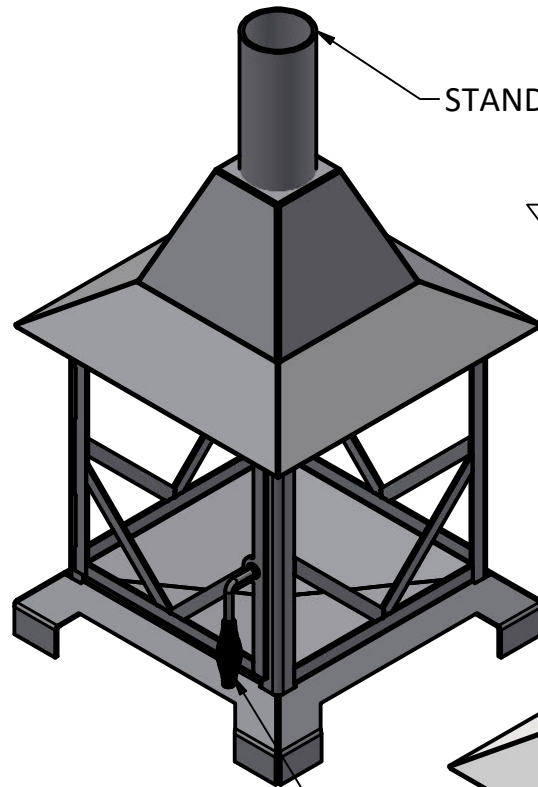

24.5

19.4

19.6

48.0

53.2

2.6

STANDARD CHIMNEY

OPTIONAL CHIMNEY CAP

FULL PANEL DOOR WITH 1/4 TURN HANDLE

STAINLESS SPARK SCREEN

PRODUCT	4' Chiminea Outdoor Fireplace	SKU	AA-0033
<small>Actual dimensions may vary, information on this drawing is for reference only</small>			<small>www.ironembers.com</small>

OPTIONAL CHIMNEY CAP

FULL PANEL DOOR WITH 1/4 TURN HANDLE

STAINLESS SPARK SCREEN

PRODUCT	5' Chiminea Outdoor Fireplace	SKU	AA-0034
<small>Actual dimensions may vary, information on this drawing is for reference only</small>			<small>www.ironembers.com</small>