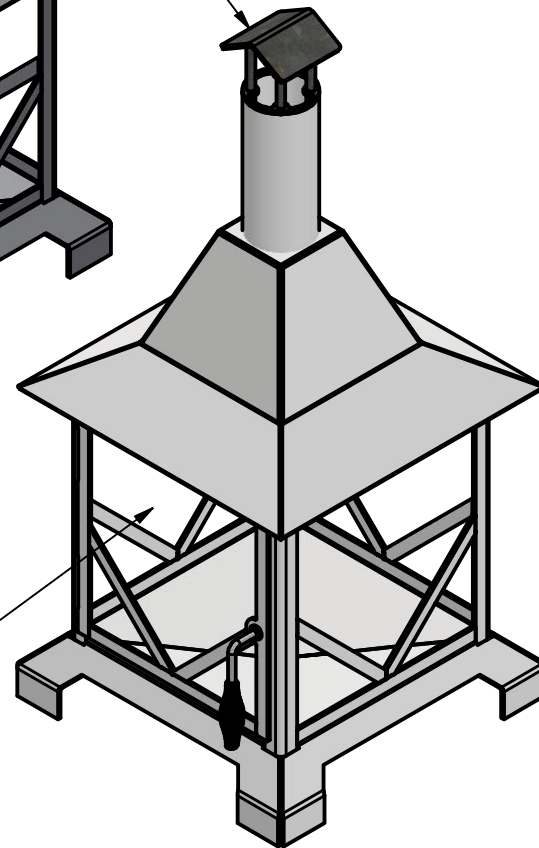

24.5

19.4

19.6

48.0

53.2

2.6

STANDARD CHIMNEY

OPTIONAL CHIMNEY CAP

FULL PANEL DOOR WITH 1/4 TURN HANDLE

STAINLESS SPARK SCREEN

PRODUCT	4' Chiminea Outdoor Fireplace	SKU	AA-0033
<small>Actual dimensions may vary, information on this drawing is for reference only</small>			<small>www.ironembers.com</small>

OPTIONAL CHIMNEY CAP

FULL PANEL DOOR WITH 1/4 TURN HANDLE

STAINLESS SPARK SCREEN

PRODUCT	5' Chiminea Outdoor Fireplace	SKU	AA-0034
<small>Actual dimensions may vary, information on this drawing is for reference only</small>			<small>www.ironembers.com</small>