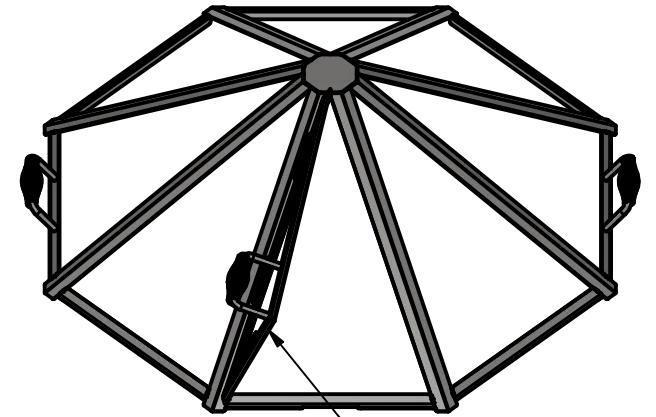

PRODUCT	2' Polygon Stainless Spark Screen	SKU	AD-0009
Actual dimensions may vary, information on this drawing is for reference only			www.ironembers.com

33.5

11.9

LARGE DOOR OPTION

304 STAINLESS MESH

SMALL DOOR OPTION

WOUND STAINLESS SPRING HANDLE

14.2

PRODUCT	3' Polygon Stainless Spark Screen	SKU	AD-0015
Actual dimensions may vary, information on this drawing is for reference only			www.ironembers.com

LARGE DOOR OPTION

SMALL DOOR OPTION

PRODUCT	4' Polygon Stainless Spark Screen	SKU	AD-0018
Actual dimensions may vary, information on this drawing is for reference only			www.ironembers.com