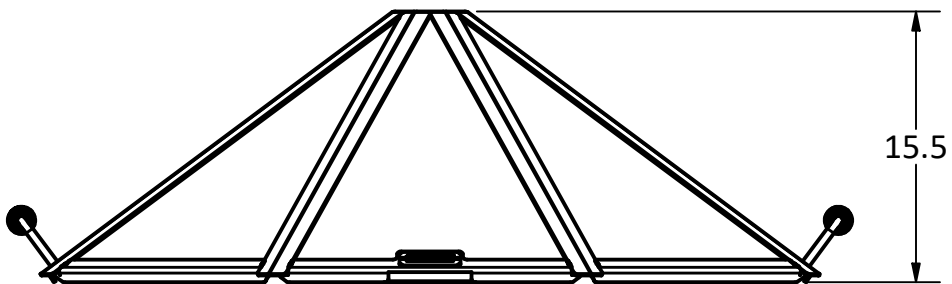

WOUND STAINLESS SPRING HANDLE

14.2

PRODUCT	3' Polygon Stainless Spark Screen	SKU	AD-0015
Actual dimensions may vary, information on this drawing is for reference only			www.ironembers.com

LARGE DOOR OPTION

SMALL DOOR OPTION

PRODUCT	4' Polygon Stainless Spark Screen	SKU	AD-0018
Actual dimensions may vary, information on this drawing is for reference only			www.ironembers.com