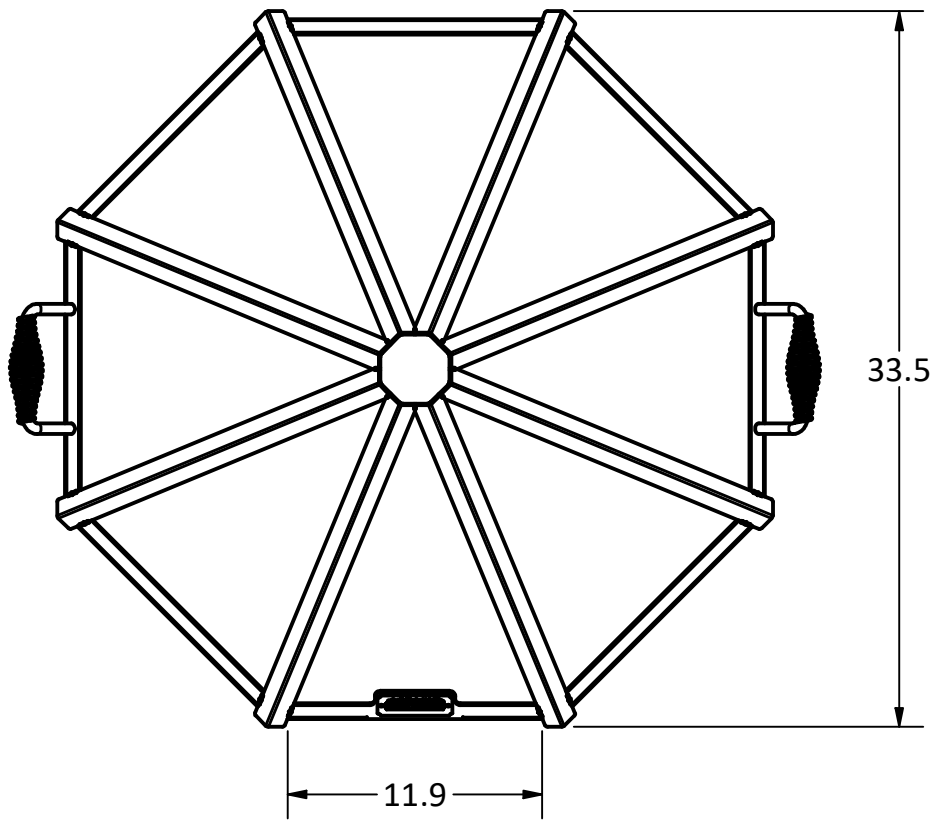

22.4

7.6

LARGE DOOR OPTION

304 STAINLESS MESH

SMALL DOOR OPTION

WOUND STAINLESS SPRING HANDLE

9.5

IRON EMBERS

PRODUCT	2' Polygon Stainless Spark Screen	SKU	AD-0009
Actual dimensions may vary, information on this drawing is for reference only			www.ironembers.com

33.5

11.9

LARGE DOOR OPTION

304 STAINLESS MESH

SMALL DOOR OPTION

WOUND STAINLESS SPRING HANDLE

14.2

PRODUCT	3' Polygon Stainless Spark Screen	SKU	AD-0015
Actual dimensions may vary, information on this drawing is for reference only			www.ironembers.com

LARGE DOOR OPTION

SMALL DOOR OPTION

PRODUCT	4' Polygon Stainless Spark Screen	SKU	AD-0018
Actual dimensions may vary, information on this drawing is for reference only			www.ironembers.com