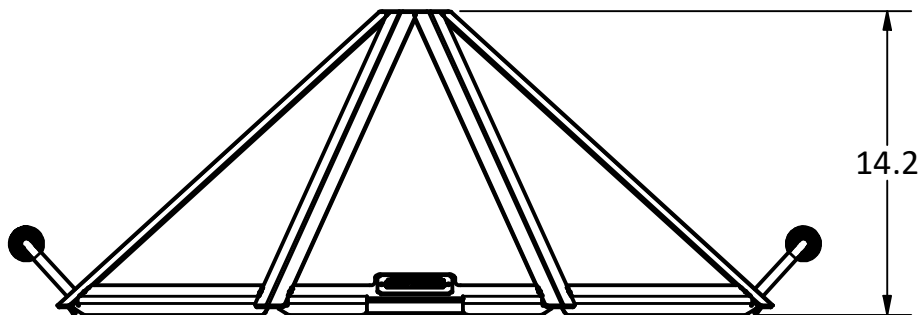

33.5

11.9

LARGE DOOR OPTION

304 STAINLESS MESH

SMALL DOOR OPTION

WOUND STAINLESS SPRING HANDLE

14.2

PRODUCT	3' Polygon Stainless Spark Screen	SKU	AD-0015
Actual dimensions may vary, information on this drawing is for reference only			www.ironembers.com