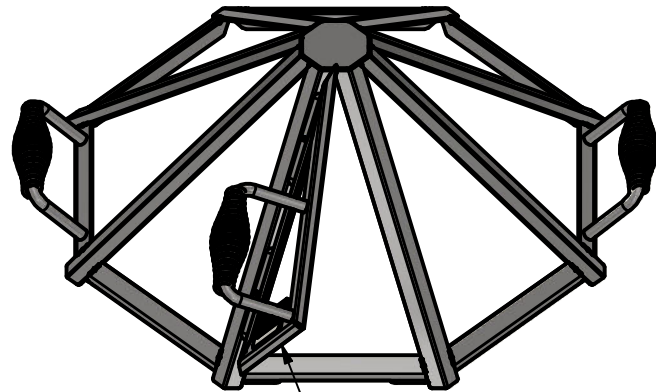

22.4

7.6

LARGE DOOR OPTION

304 STAINLESS MESH

SMALL DOOR OPTION

WOUND STAINLESS SPRING HANDLE

9.5

IRON EMBERS

PRODUCT	2' Polygon Stainless Spark Screen	SKU	AD-0009
Actual dimensions may vary, information on this drawing is for reference only			www.ironembers.com

33.5

11.9

LARGE DOOR OPTION

304 STAINLESS MESH

SMALL DOOR OPTION

WOUND STAINLESS SPRING HANDLE

14.2

PRODUCT	3' Polygon Stainless Spark Screen	SKU	AD-0015
Actual dimensions may vary, information on this drawing is for reference only			www.ironembers.com

LARGE DOOR OPTION