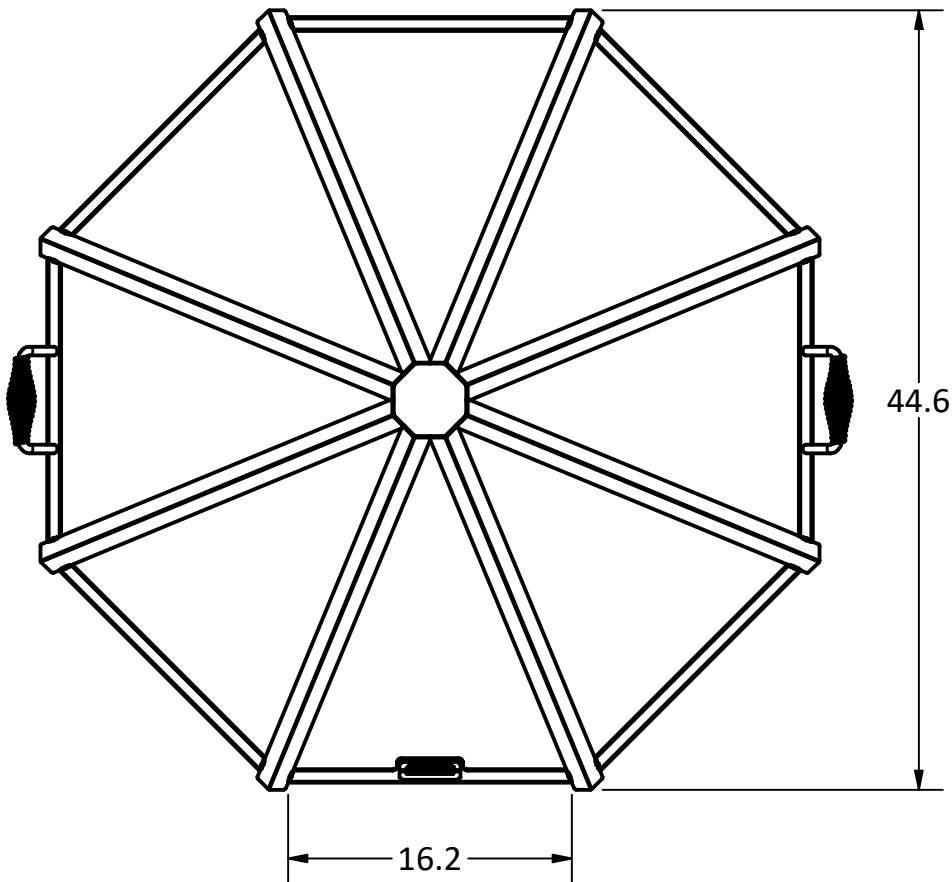

PRODUCT	2' Polygon Stainless Spark Screen	SKU	AD-0009
Actual dimensions may vary, information on this drawing is for reference only			www.ironembers.com

33.5

11.9

LARGE DOOR OPTION

304 STAINLESS MESH

SMALL DOOR OPTION

WOUND STAINLESS SPRING HANDLE

14.2

PRODUCT	3' Polygon Stainless Spark Screen	SKU	AD-0015
Actual dimensions may vary, information on this drawing is for reference only			www.ironembers.com

LARGE DOOR OPTION

SMALL DOOR OPTION

PRODUCT	4' Polygon Stainless Spark Screen	SKU	AD-0018
Actual dimensions may vary, information on this drawing is for reference only			www.ironembers.com