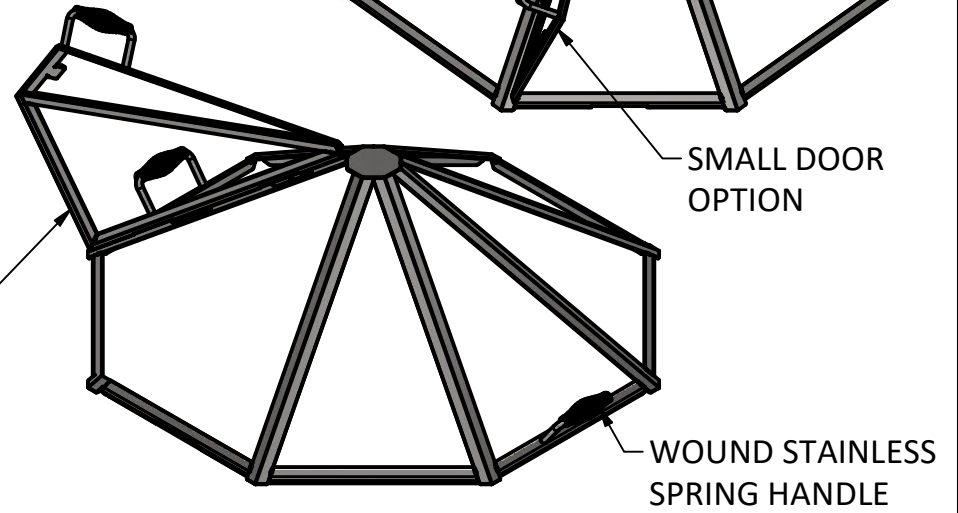

WOUND STAINLESS SPRING HANDLE

14.2

PRODUCT	3' Polygon Stainless Spark Screen	SKU	AD-0015
Actual dimensions may vary, information on this drawing is for reference only			www.ironembers.com

LARGE DOOR OPTION

SMALL DOOR OPTION

PRODUCT	4' Polygon Stainless Spark Screen	SKU	AD-0018
Actual dimensions may vary, information on this drawing is for reference only			www.ironembers.com