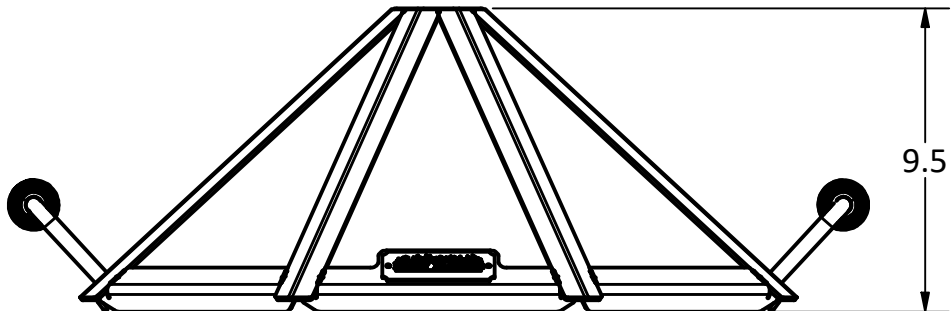

22.4

7.6

LARGE DOOR OPTION

304 STAINLESS MESH

SMALL DOOR OPTION

WOUND STAINLESS SPRING HANDLE

9.5

IRON EMBERS

PRODUCT	2' Polygon Stainless Spark Screen	SKU	AD-0009
Actual dimensions may vary, information on this drawing is for reference only			www.ironembers.com

33.5

11.9

LARGE DOOR OPTION

304 STAINLESS MESH

SMALL DOOR OPTION

WOUND STAINLESS SPRING HANDLE

14.2

PRODUCT	3' Polygon Stainless Spark Screen	SKU	AD-0015
Actual dimensions may vary, information on this drawing is for reference only			www.ironembers.com

LARGE DOOR OPTION