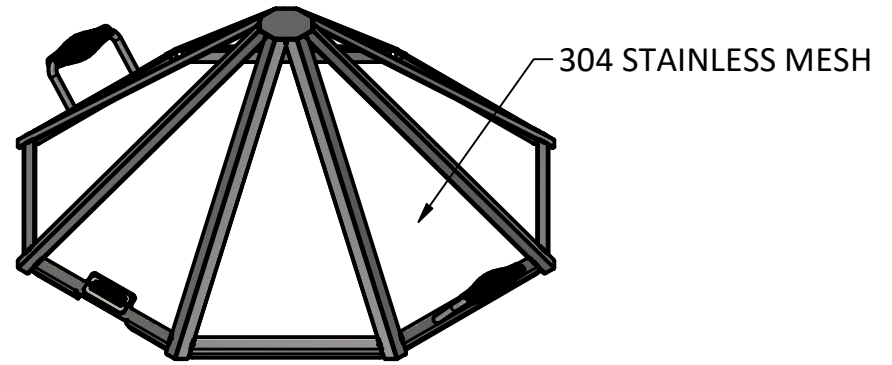

22.4

7.6

LARGE DOOR OPTION

304 STAINLESS MESH

SMALL DOOR OPTION

WOUND STAINLESS SPRING HANDLE

9.5

IRON EMBERS

PRODUCT	2' Polygon Stainless Spark Screen	SKU	AD-0009
Actual dimensions may vary, information on this drawing is for reference only			www.ironembers.com

33.5

11.9

LARGE DOOR OPTION

304 STAINLESS MESH

SMALL DOOR OPTION

WOUND STAINLESS SPRING HANDLE

14.2

PRODUCT	3' Polygon Stainless Spark Screen	SKU	AD-0015
Actual dimensions may vary, information on this drawing is for reference only			www.ironembers.com

LARGE DOOR OPTION