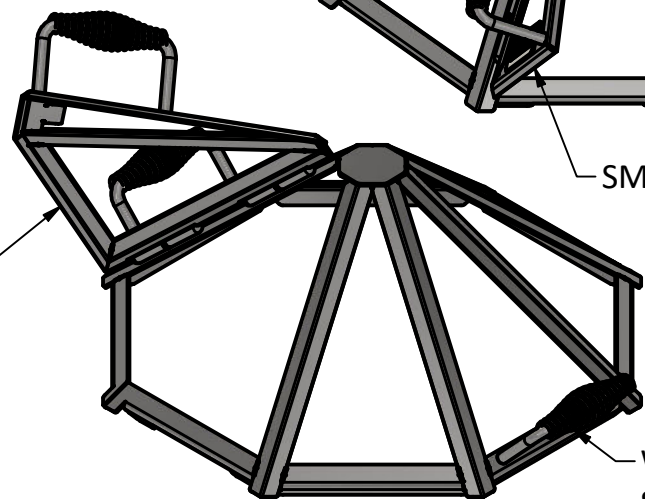

22.4

7.6

LARGE DOOR OPTION

304 STAINLESS MESH

SMALL DOOR OPTION

WOUND STAINLESS SPRING HANDLE

9.5

IRON EMBERS

PRODUCT	2' Polygon Stainless Spark Screen	SKU	AD-0009
Actual dimensions may vary, information on this drawing is for reference only			www.ironembers.com

33.5

11.9

LARGE DOOR OPTION

304 STAINLESS MESH

SMALL DOOR OPTION

WOUND STAINLESS SPRING HANDLE

14.2

PRODUCT	3' Polygon Stainless Spark Screen	SKU	AD-0015
Actual dimensions may vary, information on this drawing is for reference only			www.ironembers.com

LARGE DOOR OPTION