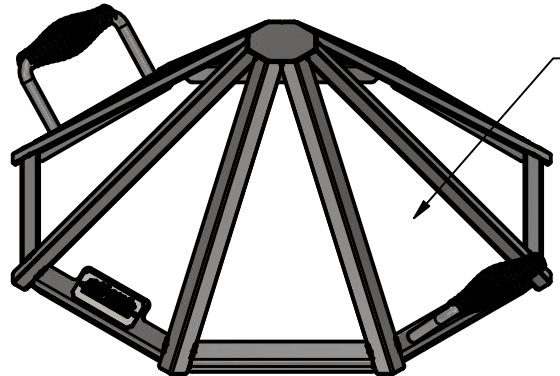

22.4

7.6

LARGE DOOR OPTION

304 STAINLESS MESH

SMALL DOOR OPTION

WOUND STAINLESS SPRING HANDLE

9.5

IRON EMBERS

PRODUCT	2' Polygon Stainless Spark Screen	SKU	AD-0009
Actual dimensions may vary, information on this drawing is for reference only			www.ironembers.com

33.5

11.9

LARGE DOOR OPTION

304 STAINLESS MESH

SMALL DOOR OPTION

WOUND STAINLESS SPRING HANDLE

14.2

PRODUCT	3' Polygon Stainless Spark Screen	SKU	AD-0015
Actual dimensions may vary, information on this drawing is for reference only			www.ironembers.com

LARGE DOOR OPTION