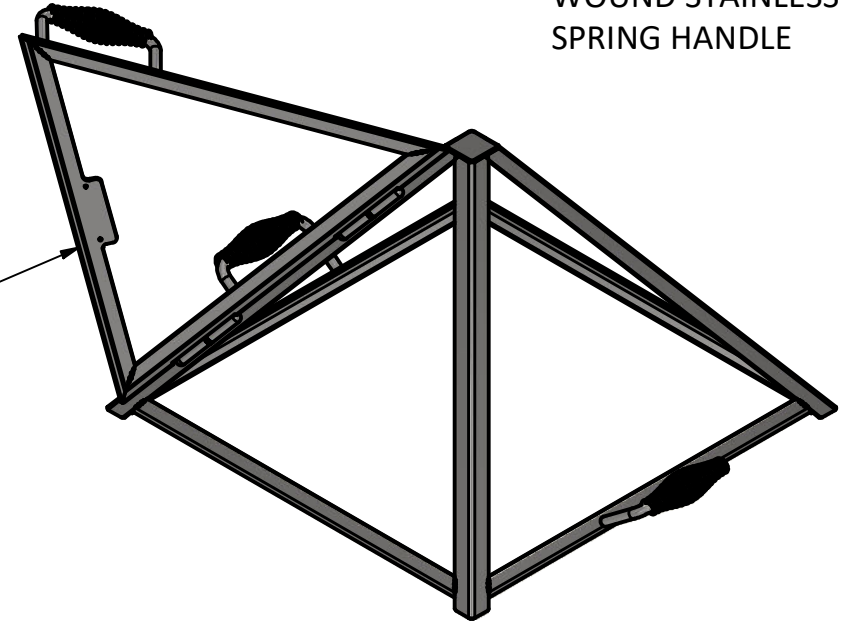

DOOR OPTION

PRODUCT	18" Cube Stainless Spark Screen	SKU	AD-0001
<small>Actual dimensions may vary, information on this drawing is for reference only</small>			<small>www.ironembers.com</small>

DOOR OPTION

PRODUCT	24" Cube Stainless Spark Screen	SKU	AD-0003
<small>Actual dimensions may vary, information on this drawing is for reference only</small>		<small>www.ironembers.com</small>	

DOOR OPTION

PRODUCT	30" Cube Stainless Spark Screen	SKU	AD-0005
<small>Actual dimensions may vary, information on this drawing is for reference only</small>		<small>www.ironembers.com</small>	

36.3

304 STAINLESS MESH

WOUND STAINLESS SPRING HANDLE

DOOR OPTION

20.1

IRON EMBERS

PRODUCT	36" Cube Stainless Spark Screen	SKU	AD-0007
<small>Actual dimensions may vary, information on this drawing is for reference only</small>		<small>www.ironembers.com</small>	