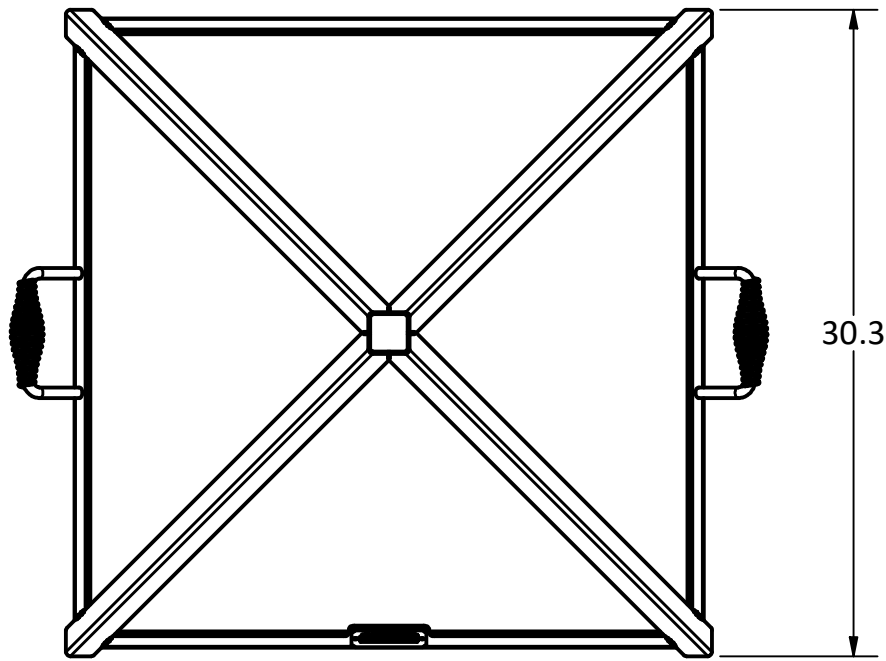

DOOR OPTION

PRODUCT	18" Cube Stainless Spark Screen	SKU	AD-0001
<small>Actual dimensions may vary, information on this drawing is for reference only</small>			<small>www.ironembers.com</small>

DOOR OPTION

PRODUCT	24" Cube Stainless Spark Screen	SKU	AD-0003
<small>Actual dimensions may vary, information on this drawing is for reference only</small>		<small>www.ironembers.com</small>	

DOOR OPTION

PRODUCT	30" Cube Stainless Spark Screen	SKU	AD-0005
<small>Actual dimensions may vary, information on this drawing is for reference only</small>		<small>www.ironembers.com</small>	