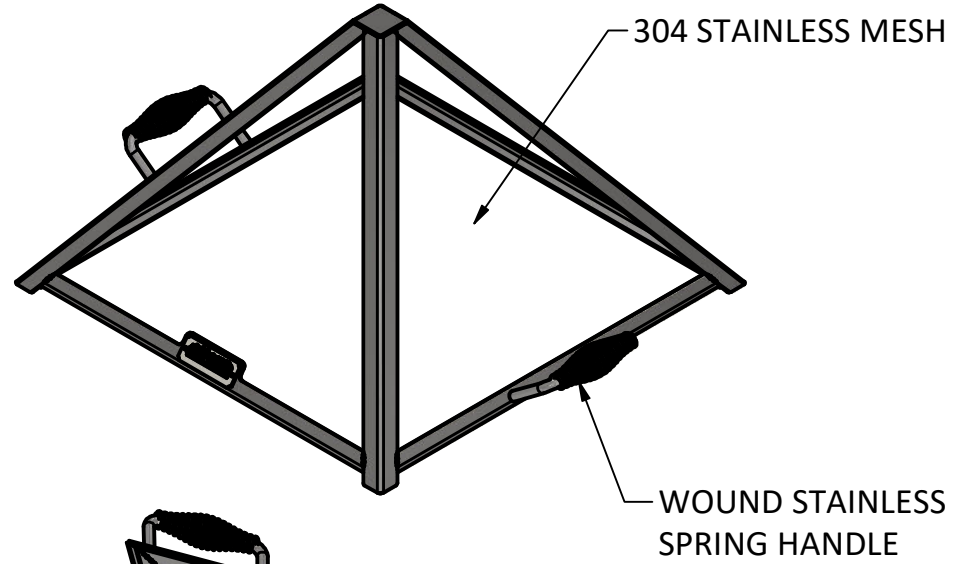

DOOR OPTION

PRODUCT	18" Cube Stainless Spark Screen	SKU	AD-0001
<small>Actual dimensions may vary, information on this drawing is for reference only</small>			<small>www.ironembers.com</small>

DOOR OPTION

PRODUCT	24" Cube Stainless Spark Screen	SKU	AD-0003
<small>Actual dimensions may vary, information on this drawing is for reference only</small>		<small>www.ironembers.com</small>	

DOOR OPTION

PRODUCT	30" Cube Stainless Spark Screen	SKU	AD-0005
<small>Actual dimensions may vary, information on this drawing is for reference only</small>		<small>www.ironembers.com</small>	

36.3

304 STAINLESS MESH

WOUND STAINLESS SPRING HANDLE

DOOR OPTION

20.1

IRON EMBERS

PRODUCT	36" Cube Stainless Spark Screen	SKU	AD-0007
<small>Actual dimensions may vary, information on this drawing is for reference only</small>		<small>www.ironembers.com</small>	