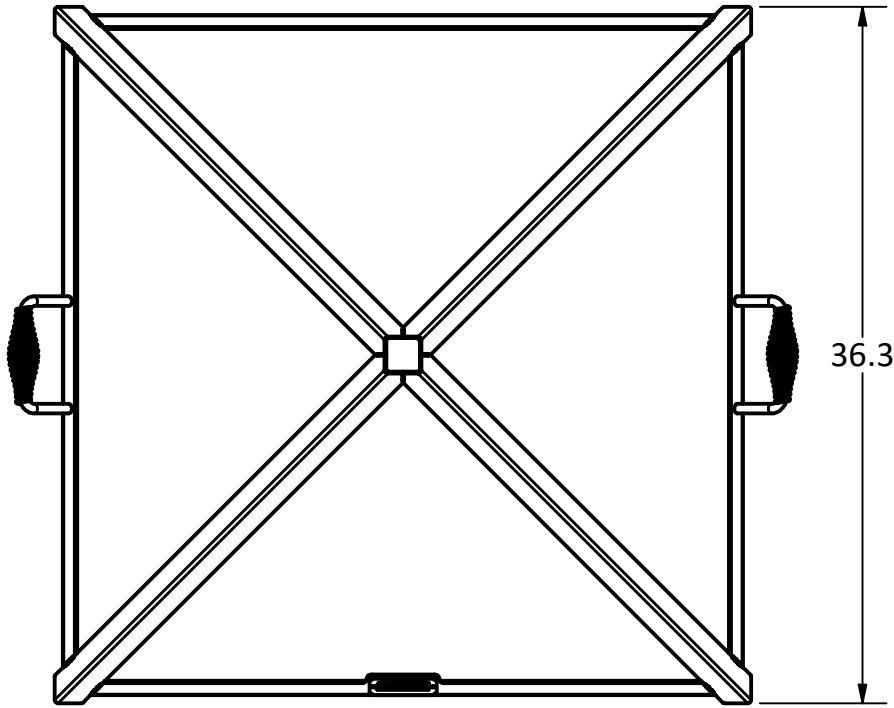

DOOR OPTION

PRODUCT	18" Cube Stainless Spark Screen	SKU	AD-0001
<small>Actual dimensions may vary, information on this drawing is for reference only</small>			<small>www.ironembers.com</small>

DOOR OPTION

PRODUCT	24" Cube Stainless Spark Screen	SKU	AD-0003
<small>Actual dimensions may vary, information on this drawing is for reference only</small>		<small>www.ironembers.com</small>	

DOOR OPTION

PRODUCT	30" Cube Stainless Spark Screen	SKU	AD-0005
<small>Actual dimensions may vary, information on this drawing is for reference only</small>		<small>www.ironembers.com</small>	