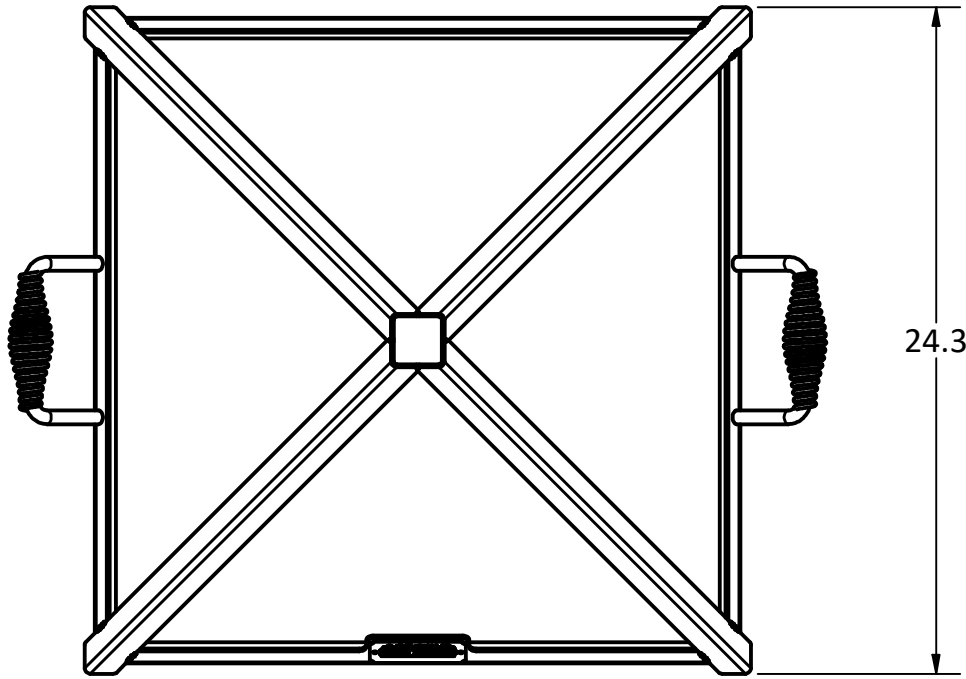

DOOR OPTION

PRODUCT	18" Cube Stainless Spark Screen	SKU	AD-0001
<small>Actual dimensions may vary, information on this drawing is for reference only</small>			<small>www.ironembers.com</small>

DOOR OPTION

PRODUCT	24" Cube Stainless Spark Screen	SKU	AD-0003
<small>Actual dimensions may vary, information on this drawing is for reference only</small>		<small>www.ironembers.com</small>	

DOOR OPTION

PRODUCT	30" Cube Stainless Spark Screen	SKU	AD-0005
<small>Actual dimensions may vary, information on this drawing is for reference only</small>		<small>www.ironembers.com</small>	

36.3

304 STAINLESS MESH

WOUND STAINLESS SPRING HANDLE

DOOR OPTION

20.1

IRON EMBERS

PRODUCT	36" Cube Stainless Spark Screen	SKU	AD-0007
<small>Actual dimensions may vary, information on this drawing is for reference only</small>		<small>www.ironembers.com</small>	