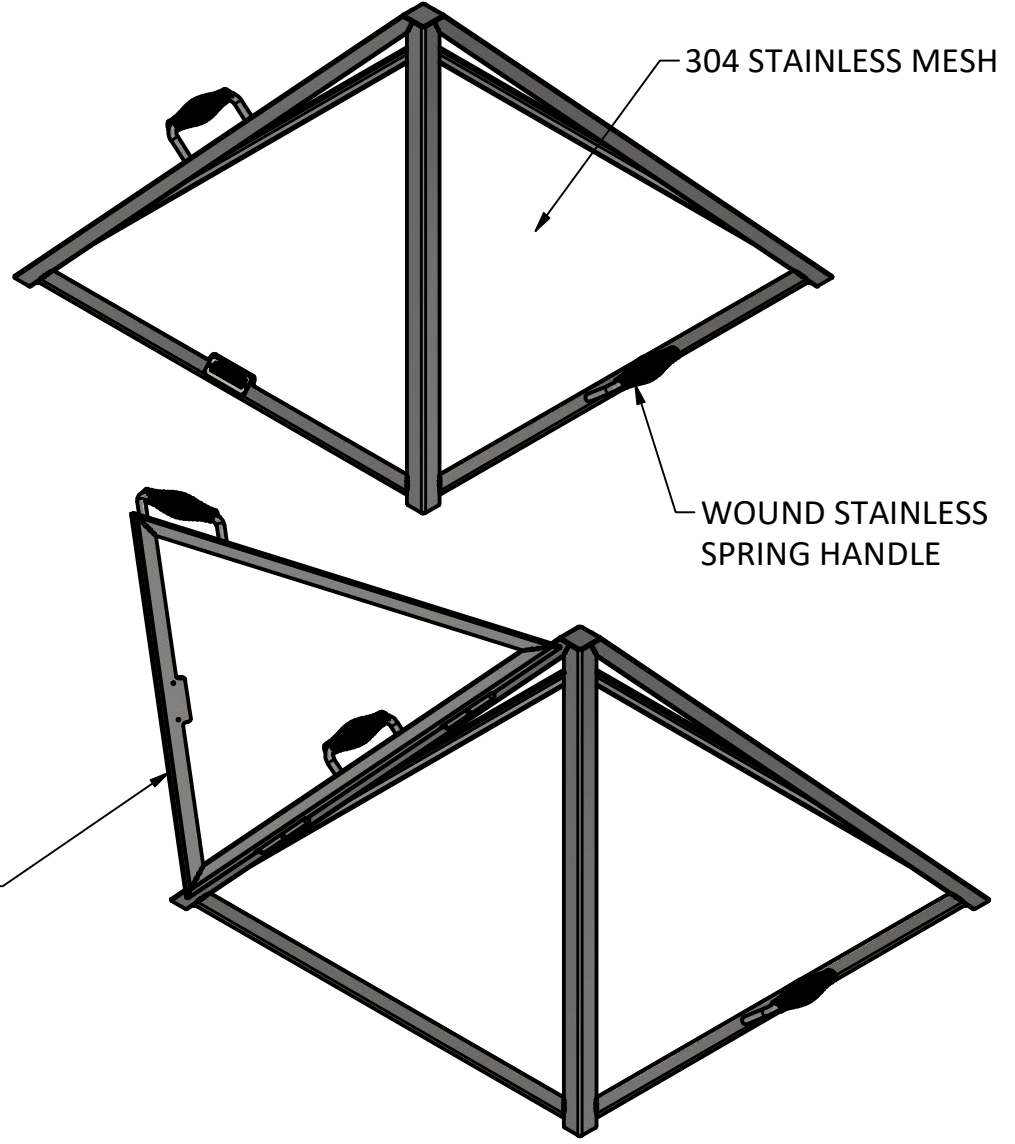

DOOR OPTION

PRODUCT	18" Cube Stainless Spark Screen	SKU	AD-0001
<small>Actual dimensions may vary, information on this drawing is for reference only</small>			<small>www.ironembers.com</small>

DOOR OPTION

PRODUCT	24" Cube Stainless Spark Screen	SKU	AD-0003
<small>Actual dimensions may vary, information on this drawing is for reference only</small>		<small>www.ironembers.com</small>	

DOOR OPTION

PRODUCT	30" Cube Stainless Spark Screen	SKU	AD-0005
<small>Actual dimensions may vary, information on this drawing is for reference only</small>		<small>www.ironembers.com</small>	

36.3

304 STAINLESS MESH

WOUND STAINLESS SPRING HANDLE

DOOR OPTION

20.1

IRON EMBERS

PRODUCT	36" Cube Stainless Spark Screen	SKU	AD-0007
<small>Actual dimensions may vary, information on this drawing is for reference only</small>		<small>www.ironembers.com</small>	