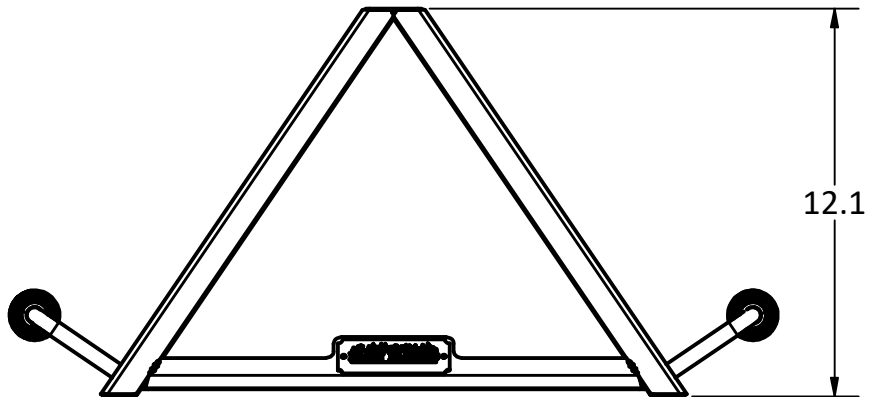

DOOR OPTION

PRODUCT	18" Cube Stainless Spark Screen	SKU	AD-0001
<small>Actual dimensions may vary, information on this drawing is for reference only</small>			<small>www.ironembers.com</small>

DOOR OPTION

PRODUCT	24" Cube Stainless Spark Screen	SKU	AD-0003
<small>Actual dimensions may vary, information on this drawing is for reference only</small>		<small>www.ironembers.com</small>	

DOOR OPTION

PRODUCT	30" Cube Stainless Spark Screen	SKU	AD-0005
<small>Actual dimensions may vary, information on this drawing is for reference only</small>		<small>www.ironembers.com</small>	