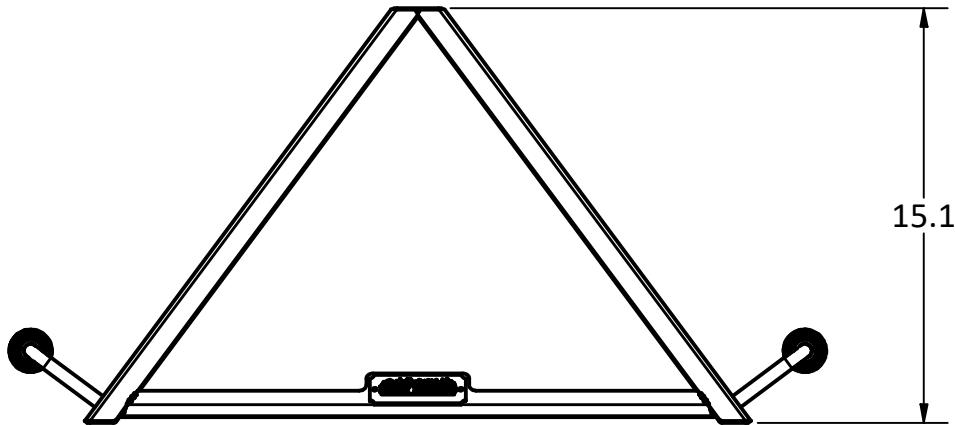

DOOR OPTION

PRODUCT	18" Cube Stainless Spark Screen	SKU	AD-0001
<small>Actual dimensions may vary, information on this drawing is for reference only</small>			<small>www.ironembers.com</small>

DOOR OPTION

PRODUCT	24" Cube Stainless Spark Screen	SKU	AD-0003
<small>Actual dimensions may vary, information on this drawing is for reference only</small>		<small>www.ironembers.com</small>	

DOOR OPTION

PRODUCT	30" Cube Stainless Spark Screen	SKU	AD-0005
<small>Actual dimensions may vary, information on this drawing is for reference only</small>		<small>www.ironembers.com</small>	