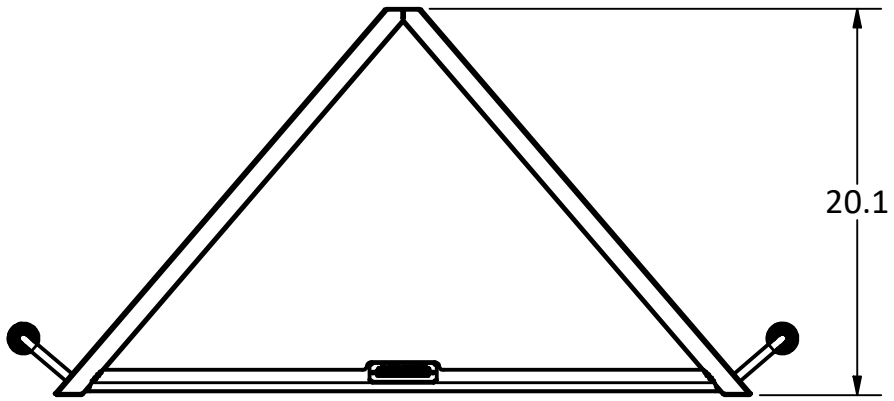

20.1

IRON EMBERS

PRODUCT	36" Cube Stainless Spark Screen	SKU	AD-0007
Actual dimensions may vary, information on this drawing is for reference only		www.ironembers.com