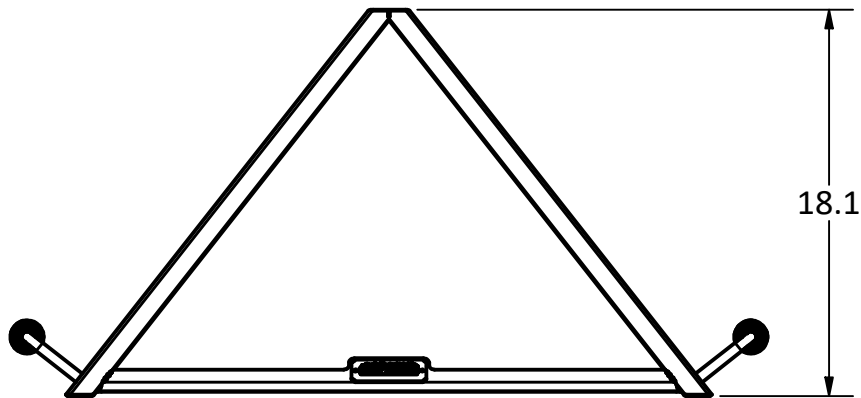

DOOR OPTION

PRODUCT	18" Cube Stainless Spark Screen	SKU	AD-0001
<small>Actual dimensions may vary, information on this drawing is for reference only</small>			<small>www.ironembers.com</small>

DOOR OPTION

PRODUCT	24" Cube Stainless Spark Screen	SKU	AD-0003
<small>Actual dimensions may vary, information on this drawing is for reference only</small>		<small>www.ironembers.com</small>	

DOOR OPTION

PRODUCT	30" Cube Stainless Spark Screen	SKU	AD-0005
<small>Actual dimensions may vary, information on this drawing is for reference only</small>		<small>www.ironembers.com</small>	