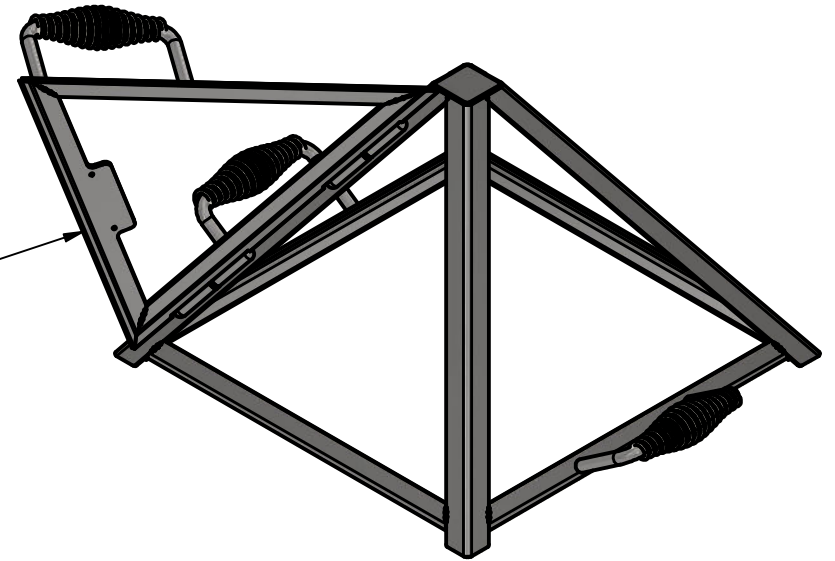

DOOR OPTION

PRODUCT	18" Cube Stainless Spark Screen	SKU	AD-0001
<small>Actual dimensions may vary, information on this drawing is for reference only</small>			<small>www.ironembers.com</small>

DOOR OPTION

PRODUCT	24" Cube Stainless Spark Screen	SKU	AD-0003
<small>Actual dimensions may vary, information on this drawing is for reference only</small>		<small>www.ironembers.com</small>	

DOOR OPTION

PRODUCT	30" Cube Stainless Spark Screen	SKU	AD-0005
<small>Actual dimensions may vary, information on this drawing is for reference only</small>		<small>www.ironembers.com</small>	

36.3

304 STAINLESS MESH

WOUND STAINLESS SPRING HANDLE

DOOR OPTION

20.1

IRON EMBERS

PRODUCT	36" Cube Stainless Spark Screen	SKU	AD-0007
<small>Actual dimensions may vary, information on this drawing is for reference only</small>		<small>www.ironembers.com</small>	