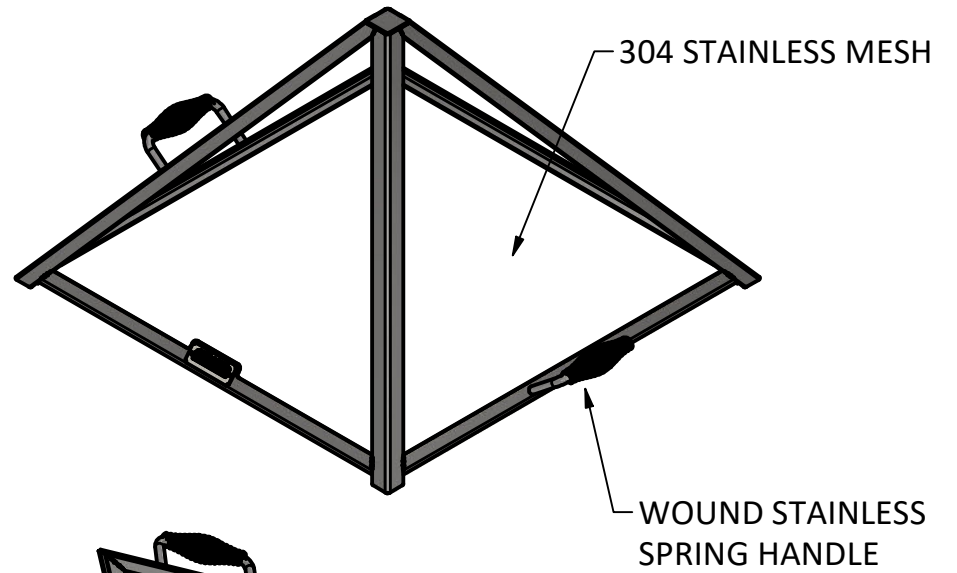

DOOR OPTION

PRODUCT	18" Cube Stainless Spark Screen	SKU	AD-0001
<small>Actual dimensions may vary, information on this drawing is for reference only</small>			<small>www.ironembers.com</small>

DOOR OPTION

PRODUCT	24" Cube Stainless Spark Screen	SKU	AD-0003
<small>Actual dimensions may vary, information on this drawing is for reference only</small>		<small>www.ironembers.com</small>	

DOOR OPTION

PRODUCT	30" Cube Stainless Spark Screen	SKU	AD-0005
<small>Actual dimensions may vary, information on this drawing is for reference only</small>		<small>www.ironembers.com</small>	

36.3

304 STAINLESS MESH

WOUND STAINLESS SPRING HANDLE

DOOR OPTION

20.1

IRON EMBERS

PRODUCT	36" Cube Stainless Spark Screen	SKU	AD-0007
<small>Actual dimensions may vary, information on this drawing is for reference only</small>		<small>www.ironembers.com</small>	