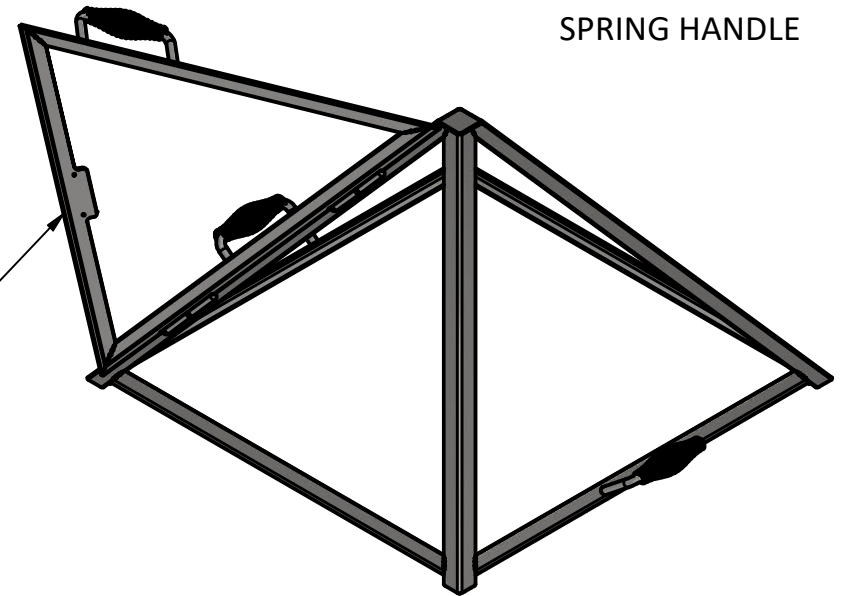

DOOR OPTION

PRODUCT	18" Cube Stainless Spark Screen	SKU	AD-0001
<small>Actual dimensions may vary, information on this drawing is for reference only</small>			<small>www.ironembers.com</small>

DOOR OPTION

PRODUCT	24" Cube Stainless Spark Screen	SKU	AD-0003
<small>Actual dimensions may vary, information on this drawing is for reference only</small>		<small>www.ironembers.com</small>	

DOOR OPTION

PRODUCT	30" Cube Stainless Spark Screen	SKU	AD-0005
<small>Actual dimensions may vary, information on this drawing is for reference only</small>		<small>www.ironembers.com</small>	

36.3

304 STAINLESS MESH

WOUND STAINLESS SPRING HANDLE

DOOR OPTION

20.1

IRON EMBERS

PRODUCT	36" Cube Stainless Spark Screen	SKU	AD-0007
<small>Actual dimensions may vary, information on this drawing is for reference only</small>		<small>www.ironembers.com</small>	