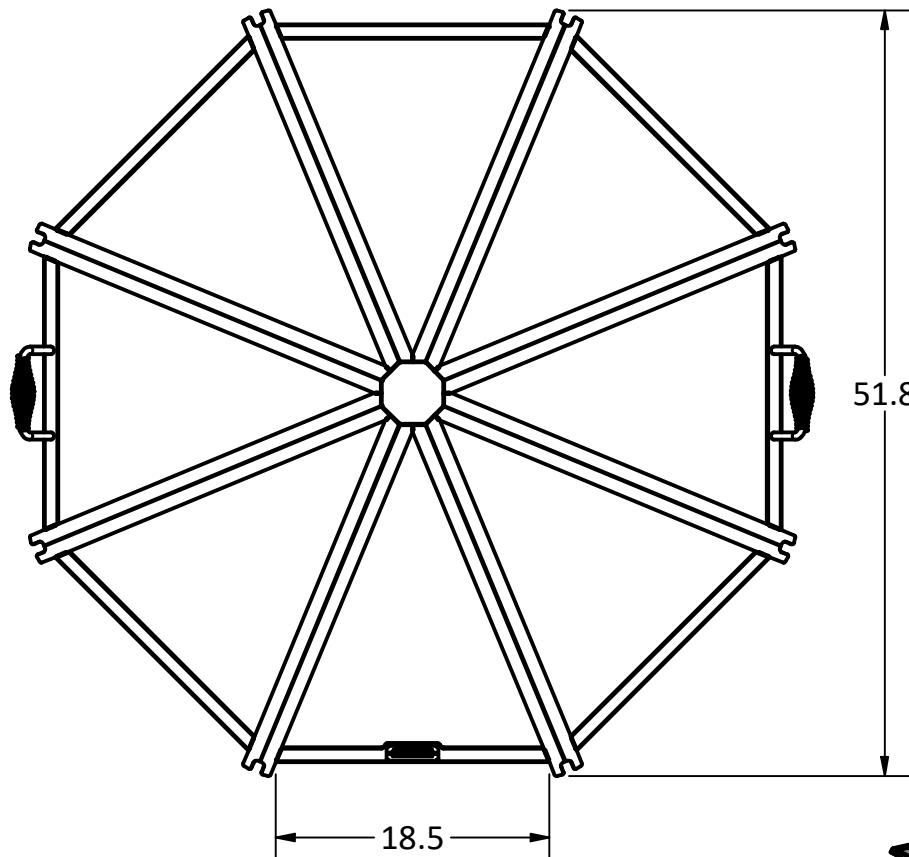

LARGE DOOR OPTION

PRODUCT	2' Cottager Stainless Spark Screen	SKU	AD-0021
Actual dimensions may vary, information on this drawing is for reference only			www.ironembers.com

LARGE DOOR OPTION

304 STAINLESS MESH

WOUND STAINLESS SPRING HANDLE

SMALL DOOR OPTION

PRODUCT	3' Cottager Stainless Spark Screen	SKU	AD-0024
Actual dimensions may vary, information on this drawing is for reference only		www.ironembers.com	

LARGE DOOR OPTION

**IRON EMBERS**

PRODUCT	4' Cottager Stainless Spark Screen	SKU	AD-0027
Actual dimensions may vary, information on this drawing is for reference only		www.ironembers.com	