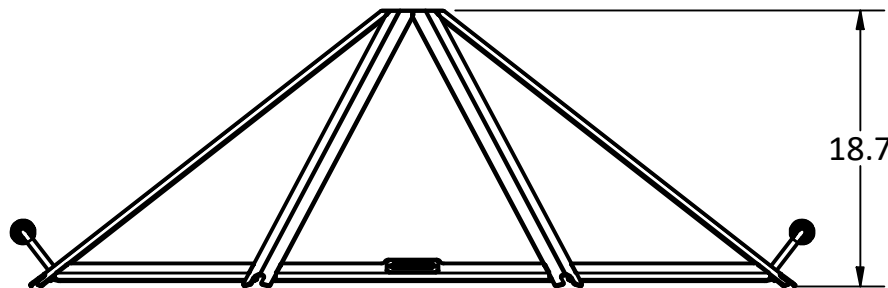

LARGE DOOR OPTION

PRODUCT	2' Cottager Stainless Spark Screen	SKU	AD-0021
Actual dimensions may vary, information on this drawing is for reference only			www.ironembers.com

LARGE DOOR OPTION

304 STAINLESS MESH

WOUND STAINLESS SPRING HANDLE

SMALL DOOR OPTION

PRODUCT	3' Cottager Stainless Spark Screen	SKU	AD-0024
Actual dimensions may vary, information on this drawing is for reference only		www.ironembers.com	

LARGE DOOR OPTION