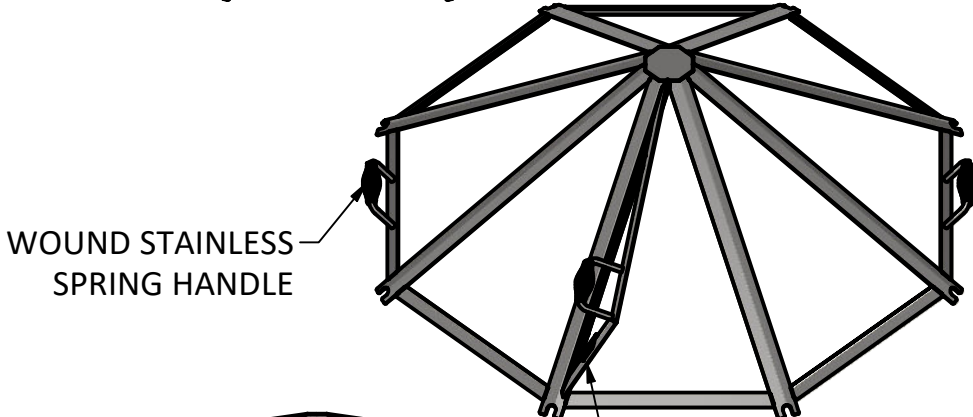

LARGE DOOR OPTION

PRODUCT	2' Cottager Stainless Spark Screen	SKU	AD-0021
Actual dimensions may vary, information on this drawing is for reference only			www.ironembers.com

LARGE DOOR OPTION

304 STAINLESS MESH

WOUND STAINLESS SPRING HANDLE

SMALL DOOR OPTION

PRODUCT	3' Cottager Stainless Spark Screen	SKU	AD-0024
Actual dimensions may vary, information on this drawing is for reference only		www.ironembers.com	

LARGE DOOR OPTION