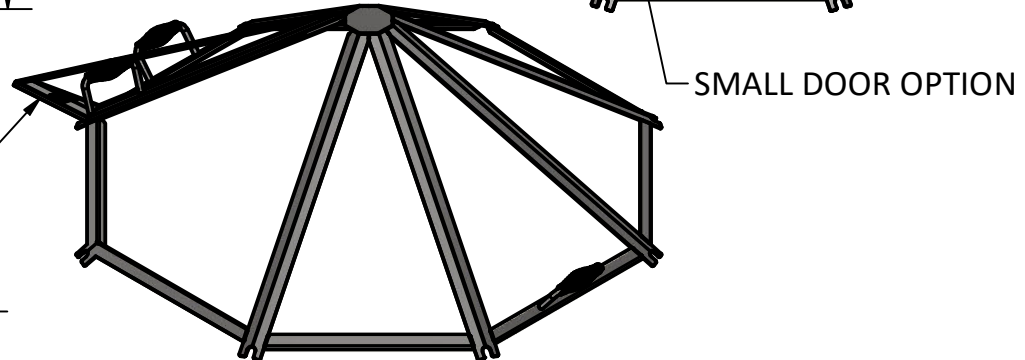

LARGE DOOR OPTION

PRODUCT	2' Cottager Stainless Spark Screen	SKU	AD-0021
Actual dimensions may vary, information on this drawing is for reference only			www.ironembers.com

LARGE DOOR OPTION

304 STAINLESS MESH

WOUND STAINLESS SPRING HANDLE

SMALL DOOR OPTION

PRODUCT	3' Cottager Stainless Spark Screen	SKU	AD-0024
Actual dimensions may vary, information on this drawing is for reference only		www.ironembers.com	

LARGE DOOR OPTION