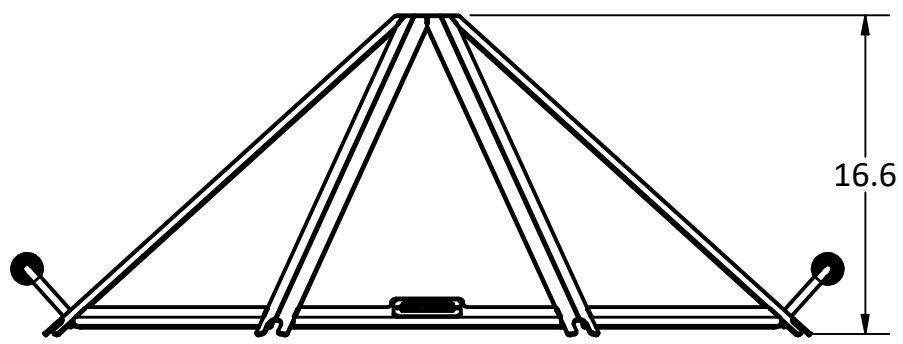

LARGE DOOR OPTION

PRODUCT	2' Cottager Stainless Spark Screen	SKU	AD-0021
Actual dimensions may vary, information on this drawing is for reference only			www.ironembers.com

LARGE DOOR OPTION

304 STAINLESS MESH

WOUND STAINLESS SPRING HANDLE

SMALL DOOR OPTION

PRODUCT	3' Cottager Stainless Spark Screen	SKU	AD-0024
Actual dimensions may vary, information on this drawing is for reference only		www.ironembers.com	

LARGE DOOR OPTION