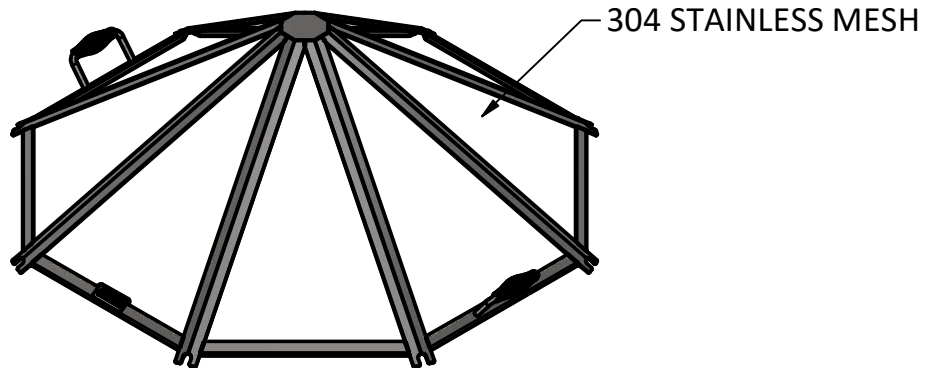

LARGE DOOR OPTION

PRODUCT	2' Cottager Stainless Spark Screen	SKU	AD-0021
Actual dimensions may vary, information on this drawing is for reference only			www.ironembers.com

LARGE DOOR OPTION

304 STAINLESS MESH

WOUND STAINLESS SPRING HANDLE

SMALL DOOR OPTION

PRODUCT	3' Cottager Stainless Spark Screen	SKU	AD-0024
Actual dimensions may vary, information on this drawing is for reference only		www.ironembers.com	

LARGE DOOR OPTION

**IRON EMBERS**

PRODUCT	4' Cottager Stainless Spark Screen	SKU	AD-0027
Actual dimensions may vary, information on this drawing is for reference only		www.ironembers.com	