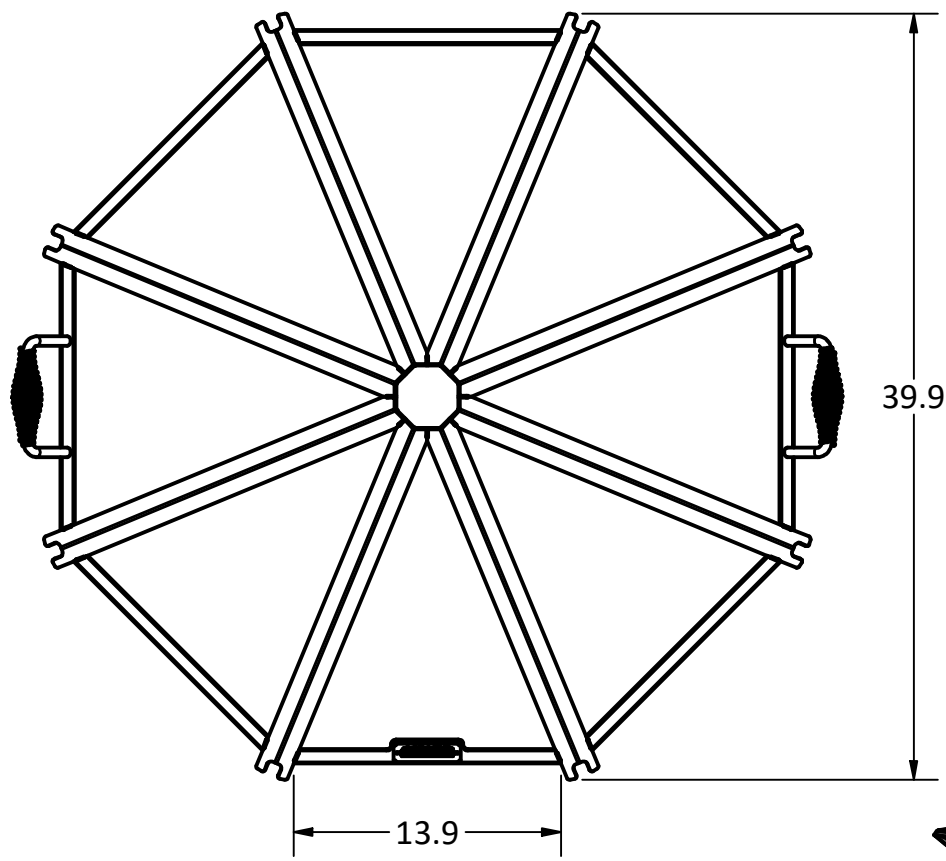

LARGE DOOR OPTION

PRODUCT	2' Cottager Stainless Spark Screen	SKU	AD-0021
Actual dimensions may vary, information on this drawing is for reference only			www.ironembers.com

LARGE DOOR OPTION

304 STAINLESS MESH

WOUND STAINLESS SPRING HANDLE

SMALL DOOR OPTION

PRODUCT	3' Cottager Stainless Spark Screen	SKU	AD-0024
Actual dimensions may vary, information on this drawing is for reference only		www.ironembers.com	

LARGE DOOR OPTION

**IRON EMBERS**

PRODUCT	4' Cottager Stainless Spark Screen	SKU	AD-0027
Actual dimensions may vary, information on this drawing is for reference only		www.ironembers.com	