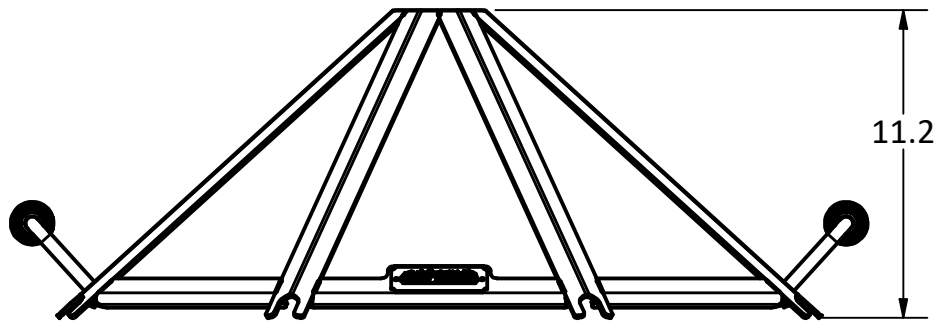

LARGE DOOR OPTION

PRODUCT	2' Cottager Stainless Spark Screen	SKU	AD-0021
Actual dimensions may vary, information on this drawing is for reference only			www.ironembers.com

LARGE DOOR OPTION

304 STAINLESS MESH

WOUND STAINLESS SPRING HANDLE

SMALL DOOR OPTION

PRODUCT	3' Cottager Stainless Spark Screen	SKU	AD-0024
Actual dimensions may vary, information on this drawing is for reference only		www.ironembers.com	

LARGE DOOR OPTION