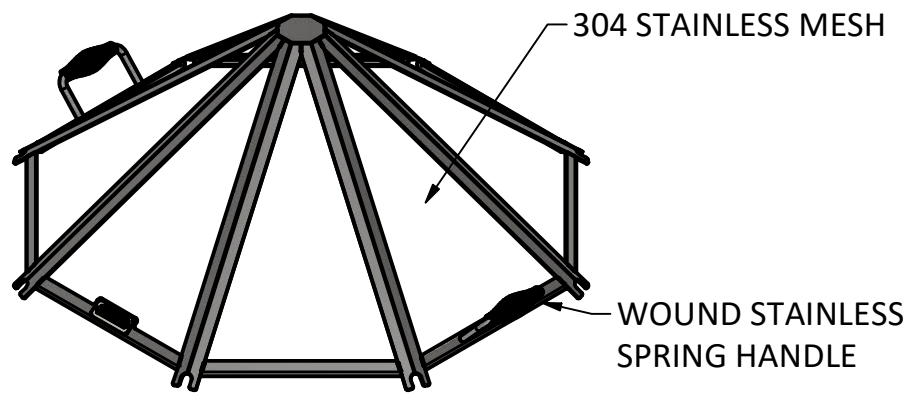

LARGE DOOR OPTION

PRODUCT	2' Cottager Stainless Spark Screen	SKU	AD-0021
Actual dimensions may vary, information on this drawing is for reference only			www.ironembers.com

LARGE DOOR OPTION

304 STAINLESS MESH

WOUND STAINLESS SPRING HANDLE

SMALL DOOR OPTION

PRODUCT	3' Cottager Stainless Spark Screen	SKU	AD-0024
Actual dimensions may vary, information on this drawing is for reference only		www.ironembers.com	

LARGE DOOR OPTION