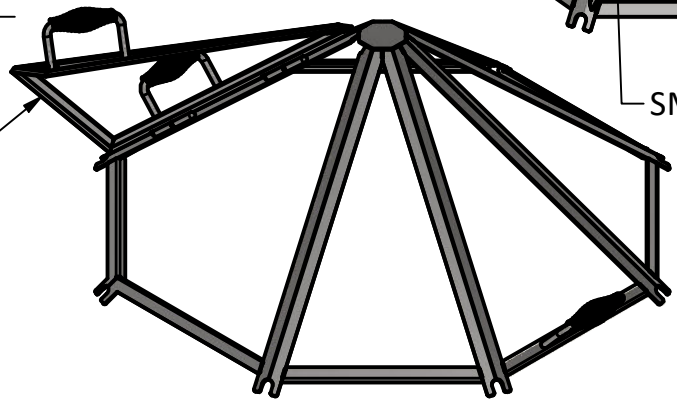

LARGE DOOR OPTION

PRODUCT	2' Cottager Stainless Spark Screen	SKU	AD-0021
Actual dimensions may vary, information on this drawing is for reference only			www.ironembers.com

LARGE DOOR OPTION

304 STAINLESS MESH

WOUND STAINLESS SPRING HANDLE

SMALL DOOR OPTION

PRODUCT	3' Cottager Stainless Spark Screen	SKU	AD-0024
Actual dimensions may vary, information on this drawing is for reference only		www.ironembers.com	

LARGE DOOR OPTION

**IRON EMBERS**

PRODUCT	4' Cottager Stainless Spark Screen	SKU	AD-0027
Actual dimensions may vary, information on this drawing is for reference only		www.ironembers.com	